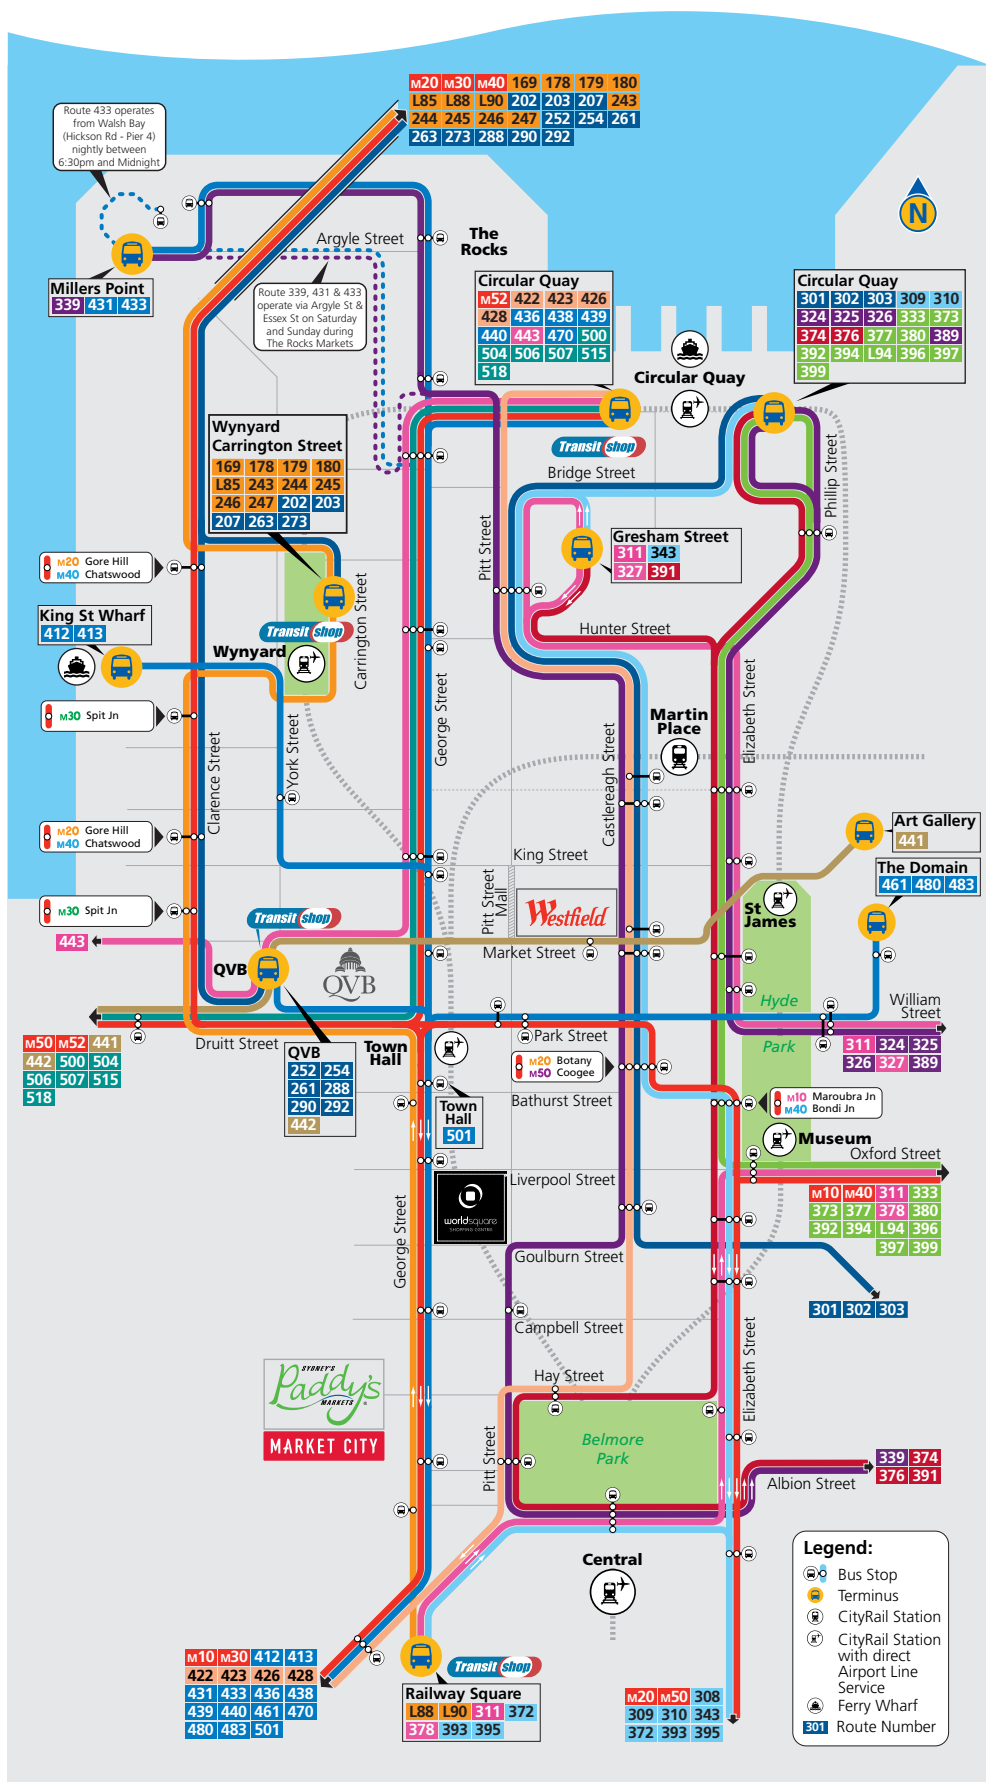

## ► Outbound City Service Map

**Sydney Buses** operate services across the Sydney Metropolitan area seven days a week.

This City Departure Guide shows regular route services leaving the City. All City bus stops include service information and departure times.

**Free CBD Shuttle** The **Free CBD Shuttle** service operates every 10 minutes, every day (except Christmas Day), between Circular Quay and Central Station via George and Elizabeth Streets as follows: