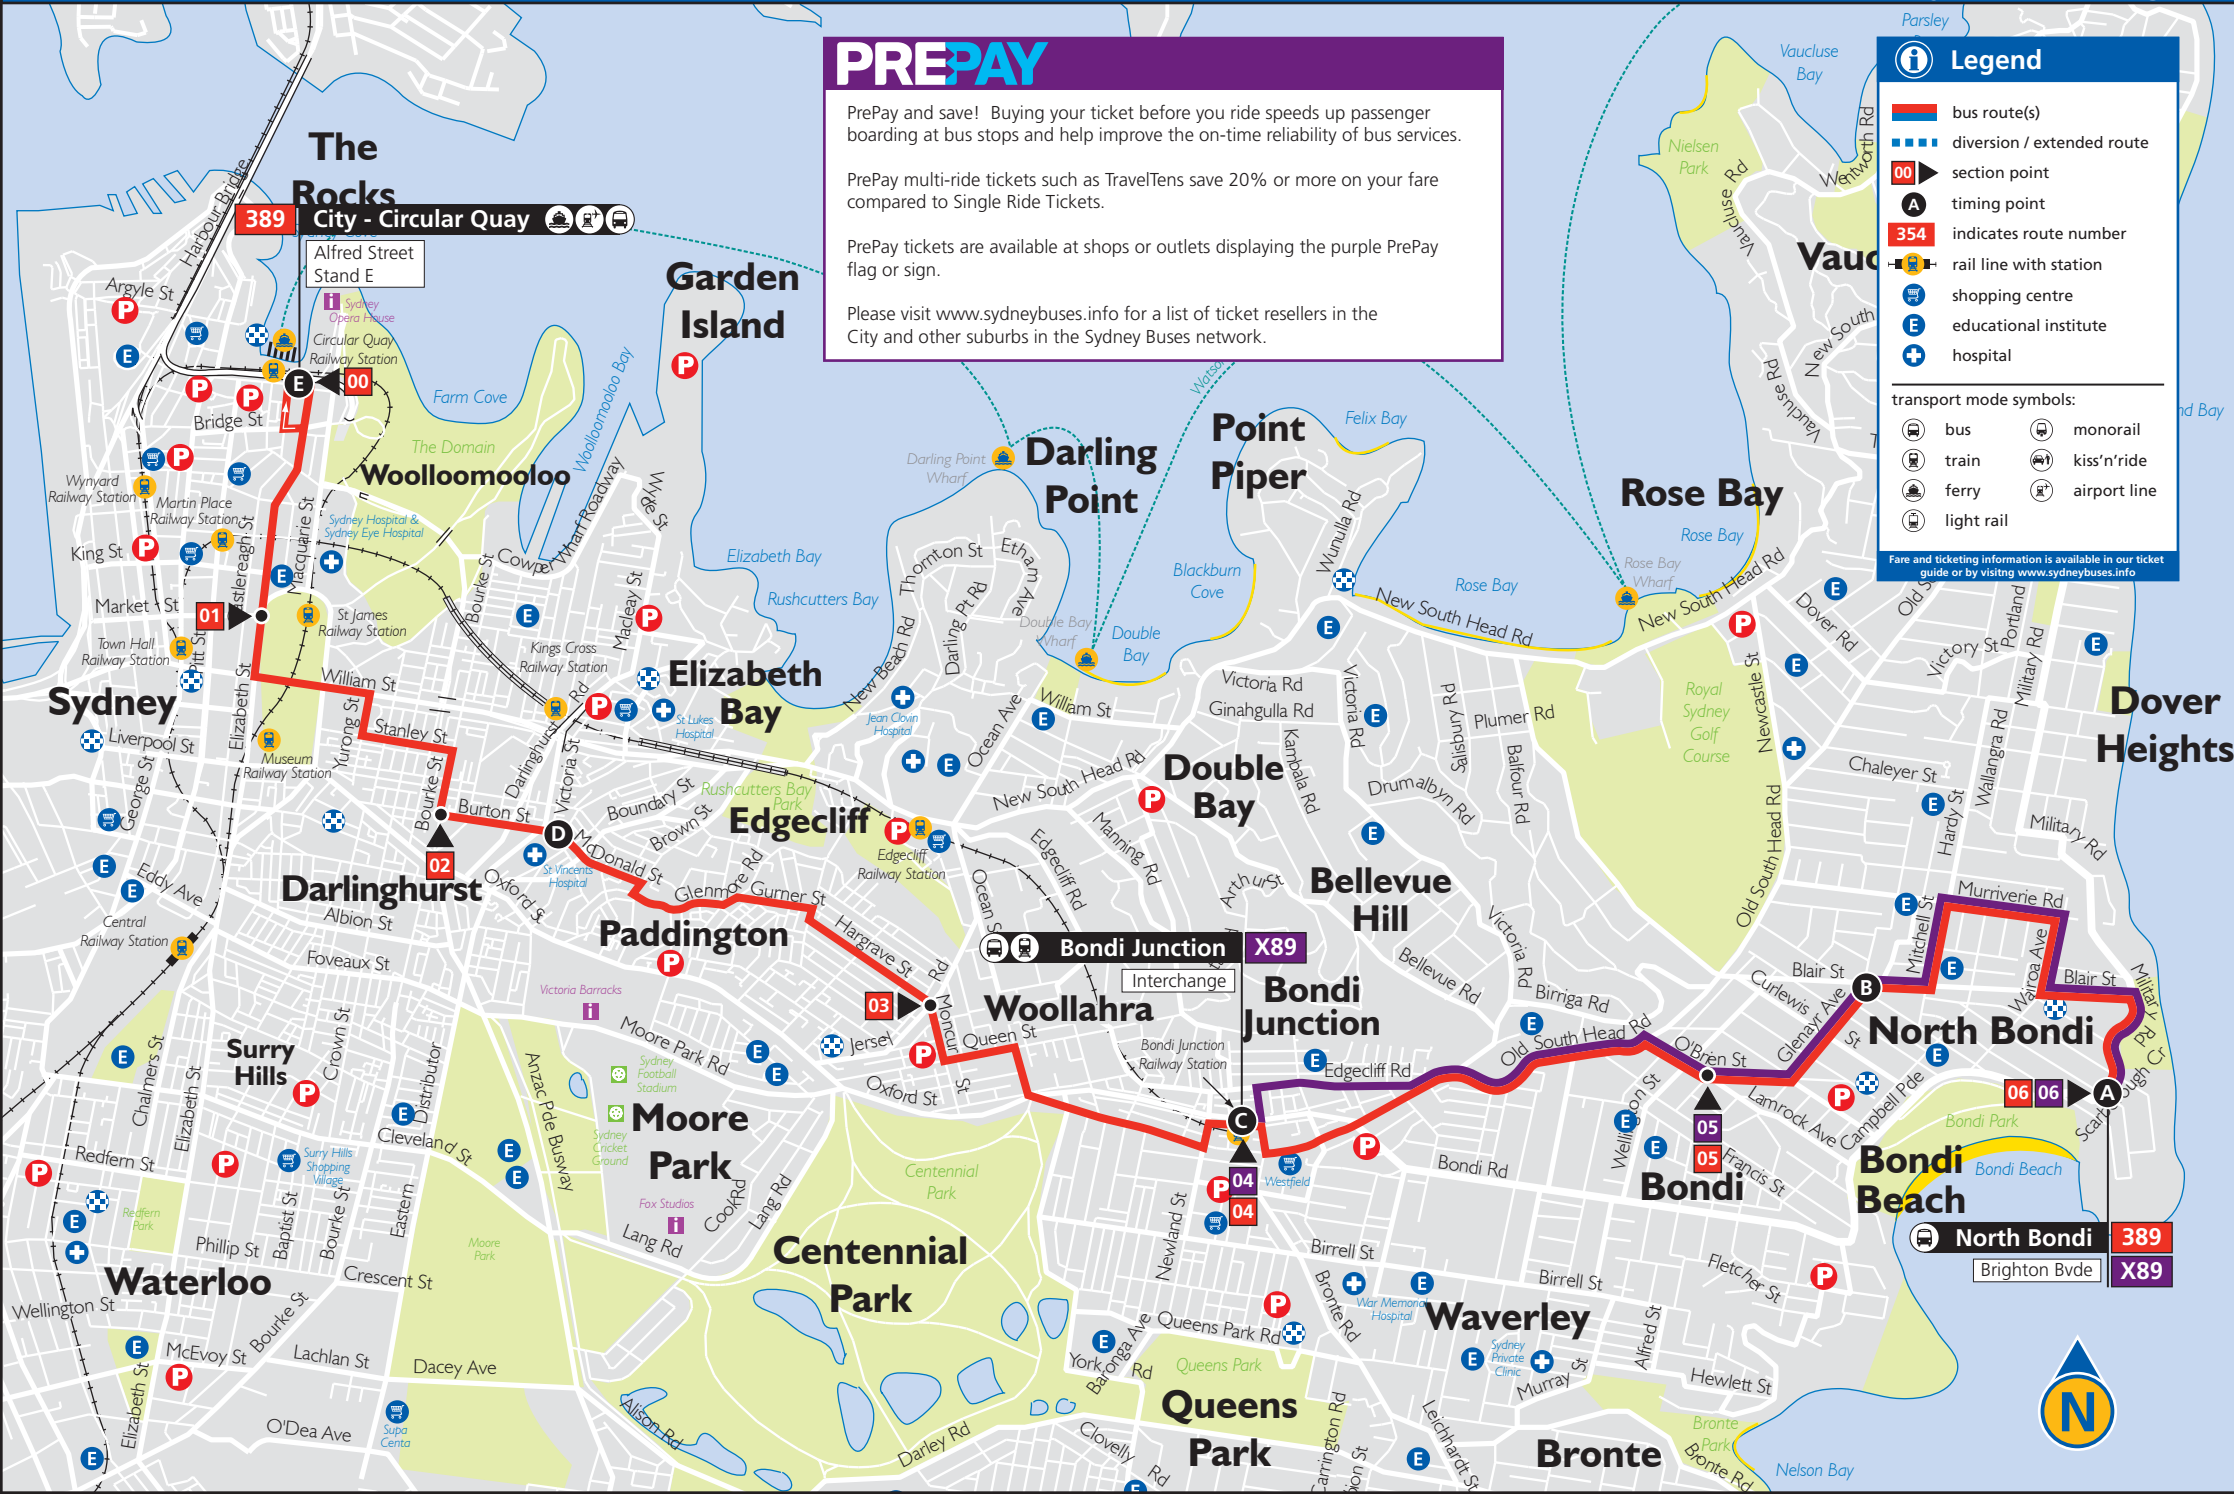

North Bondi to City via Paddington

PREPAY

PrePay and save! Buying your ticket before you ride speeds up passenger boarding at bus stops and help improve the on-time reliability of bus services.

PrePay multi-ride tickets such as TravelTens save 20% or more on your fare compared to Single Ride Tickets.

PrePay tickets are available at shops or outlets displaying the purple PrePay flag or sign.

Please visit www.sydneybuses.info for a list of ticket resellers in the City and other suburbs in the Sydney Buses network.

Legend

- bus route(s)
- diversion / extended route
- section point
- timing point
- indicates route number
- rail line with station
- shopping centre
- educational institute
- hospital

transport mode symbols:

- bus
- monorail
- train
- kiss'n'ride
- ferry
- airport line
- light rail

Fare and ticketing information is available in our ticket guide or by visiting www.sydneybuses.info

North Bondi 389
Brighton Bvde **X89**