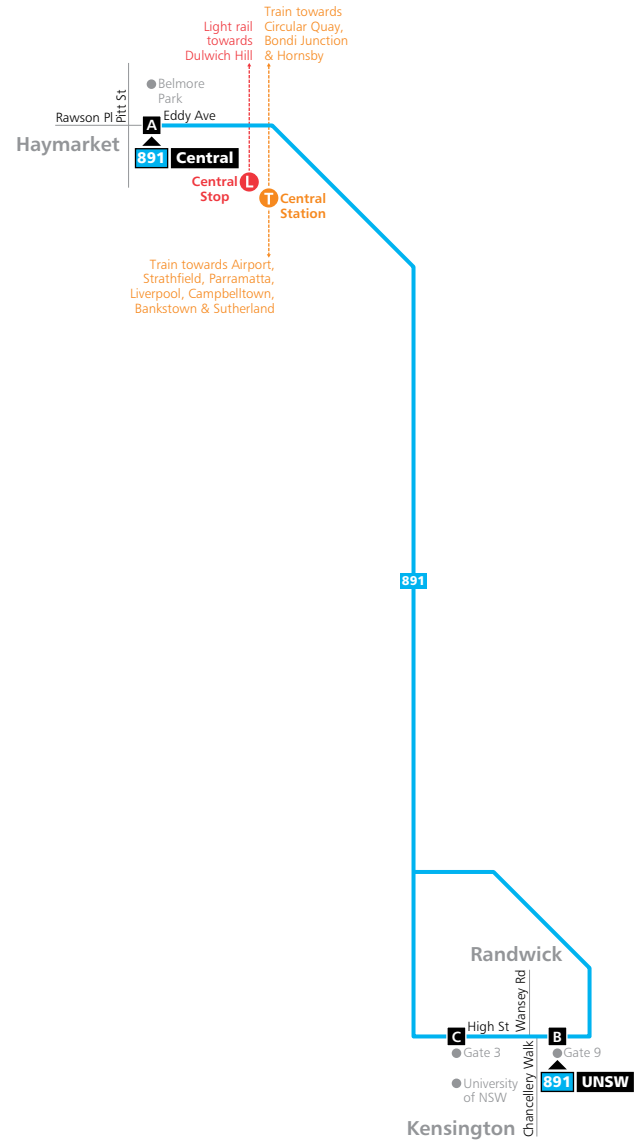

Route 891 to Central Station

Picks up passengers at UNSW - Gates 9 & 3, then sets down passengers at Eddy Avenue.

Alternative services

Other buses operate past the university on Anzac Parade and High Street for travel when UNSW services are not operating.

Routes 392, 394, L94, 396, 397 and 399 run between Anzac Parade and Circular Quay via Taylor Square.

Routes 391, 393 and 395 run between Anzac Parade and Central.

Route M10 runs between Anzac Parade and Central via Taylor Square, continuing to Leichhardt.

Route M50 runs between High Street, Central and Town Hall, continuing to Drummoyne.

Timing Points

- A** Central Station Eddy Avenue
- B** UNSW High Street, Gate 9
- C** UNSW High Street, Gate 3

 Diagrammatic Map
Not to Scale