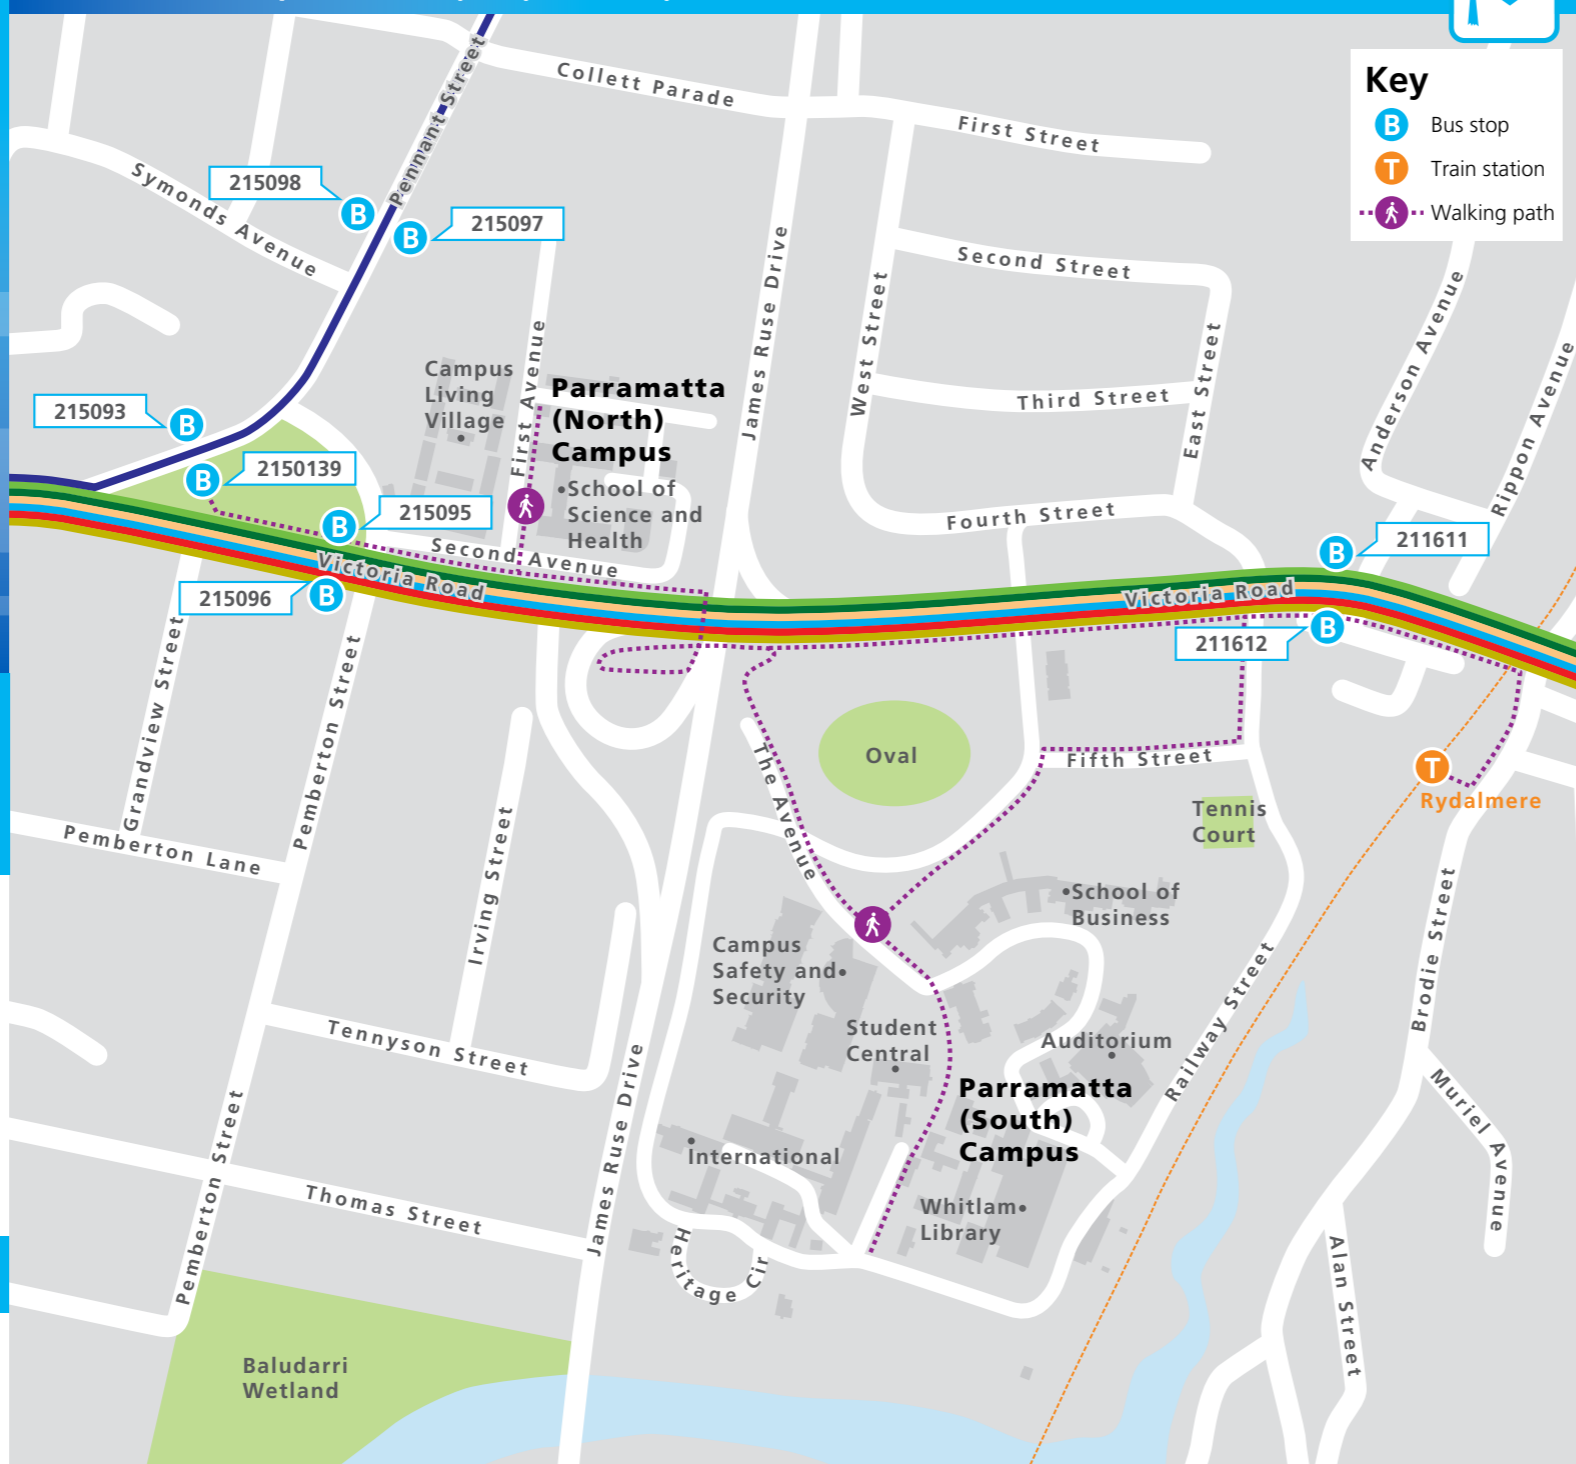

### Your State Transit Western Sydney University Parramatta campus travel guide

State Transit buses link the Parramatta campus with the Parramatta CBD, Sydney City, suburbs, and major transport interchanges where you can connect with other train, bus and ferry services.

- Where your train, bus, ferry or light rail service is right now
- Estimated arrival times
- Service updates
- Closest stations, stops, wharves and routes
- Accessibility details.

#### Timetables and maps

To download maps and timetables, visit [sydneybuses.info](http://sydneybuses.info). A full range of route maps, network maps and bus timetables can be viewed online and printed.

### Bus route map: Western Sydney University local area

Stop	Routes	Towards
<b>Victoria Road</b>		
211611	M52 520 521 523 524 525	Eastwood, Burwood, West Ryde, Ryde, City
211612	M52 520 521 523 524 525	Parramatta
215095	M52 520 521 523 524 525	Eastwood, Burwood, West Ryde, Ryde, City
215096	M52 520 521 523 524 525	Parramatta
<b>Pennant Street</b>		
215093	545	Chatswood
215097	545	Parramatta
215098	545	Chatswood
2150139	545	Parramatta