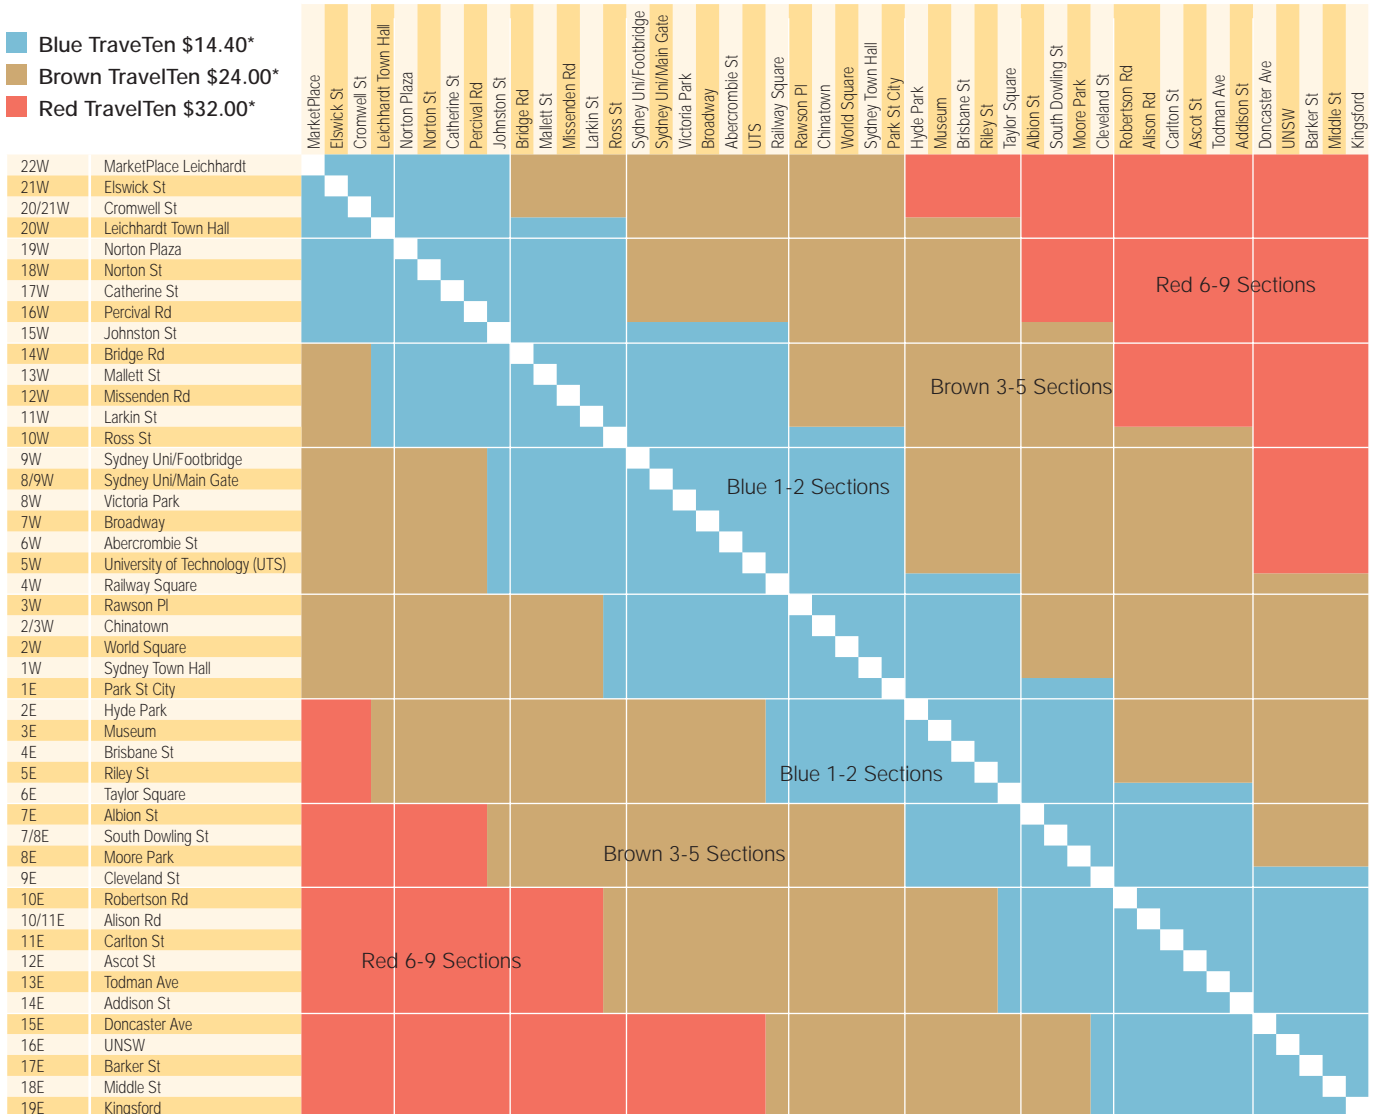

# TravelTen calculator for **metrobus**

\* Adult fares current as at 1 August, 2008. Concession fares available.

- Blue TraveTen \$14.40\*
- Brown TraveTen \$24.00\*
- Red TraveTen \$32.00\*

## How to use the calculator

- Select one stop on the vertical list and one on the horizontal
- The correct TravelTen is between these 2 stops at the point where the 2 lines meet.

Example: Sydney Uni Footbridge to Railway Square is 1-2 section blue