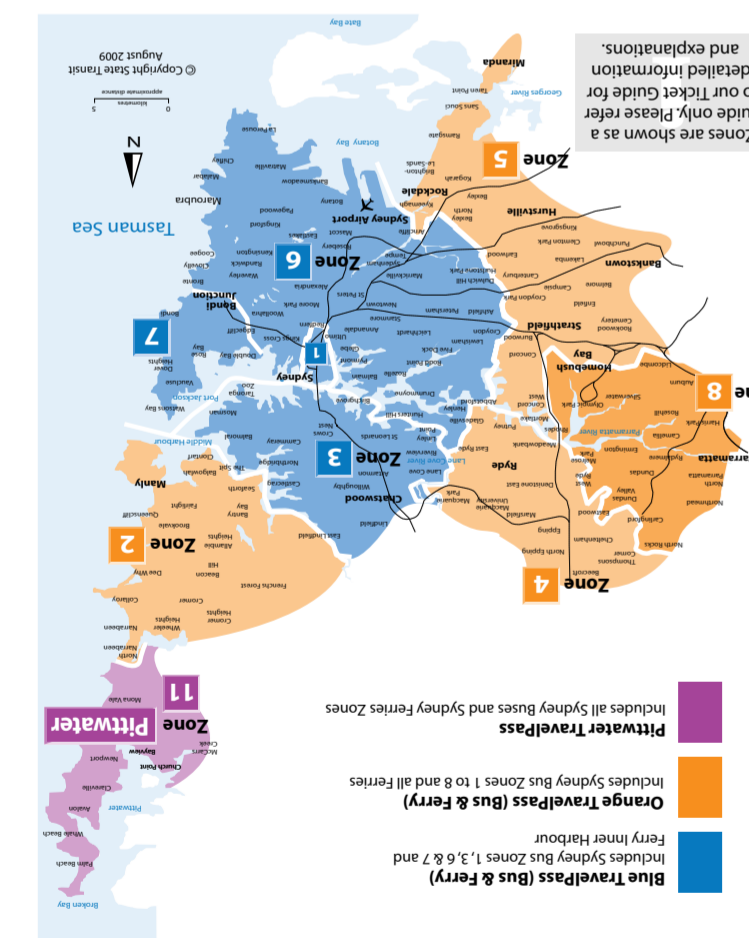

Network Map & Service Information

Sydney Buses' services in the North West, Northern Harbour and Riverside suburbs of Sydney.

Other tickets are available including TravelPasses with connections to other destinations. For details, please visit www.sydneybuses.info or refer to Sydney Buses Ticketing Guide. For details, please visit www.sydneybuses.info or refer to Sydney Buses Ticketing Guide.

A new bus network for Sydney Buses' Western Region

A new bus network for the Western Region will be introduced from:

Sunday 11 October 2009

In November 2008 Sydney Buses invited the community to comment on a proposal to improve bus services by making routes more direct and providing services to meet growing demand.

We appreciate the time the local community took to be involved in the comment process. We received submissions on a variety of topics, all of which were carefully considered and reviewed. A summary of the main topics raised and our responses is included in this brochure.

The new bus network introduces changes which allow customers across the whole community to access a greater number of bus transport options including:

- Additional weekend evening services to Lane Cove, Macquarie Park and Marsfield.
- A faster, more efficient Sydney CBD service from Marsfield on Route 293 through the introduction of PrePay-Only ticketing and routing via the Lane Cove Tunnel.
- Improved connections between bus and rail.
- Additional wheelchair accessible services.

Epping Road and Pacific Highway services will continue to terminate at QVB and will be extended when the Domain Interchange is complete.

School Special routes have not been altered although some minor time changes have been made. Local schools will be notified of these changes.

We will closely monitor the new network to respond to passenger demand.

You told us that you want d..... Our Response

A simplified route numbering system for our services. We have simplified our route numbering system for services along the Epping Road/Lane Cove Tunnel/Gore Hill Freeway and Pacific Highway corridors. This change reduces complexity for customers, making services more consistent and the network easier to understand and use.

Less complicated route structures. Many services have been streamlined and diversions removed so as to provide passengers with reduced travel times and increased comfort.

No evening or Sunday services to parts of the Riverview area (Routes 253 and 254). Services after 8pm Monday to Saturday will not operate via the Riverview loop. They will terminate/start in Tambourine Bay Road (York's Corner).

No change to Route 261. For the benefit of local school children one AM peak and one PM peak trip to and from Chatswood will be retained. Additionally due to public concern, the Lucretia Avenue, Poole Street and Stuart Street sections of the service will also be retained.

No change to Route 265. In response to concerns raised by the community the diversion via Crows Nest shops will be retained but services in Campbell Avenue, Richardson Street East and Third Avenue, Osborne Park will be withdrawn.