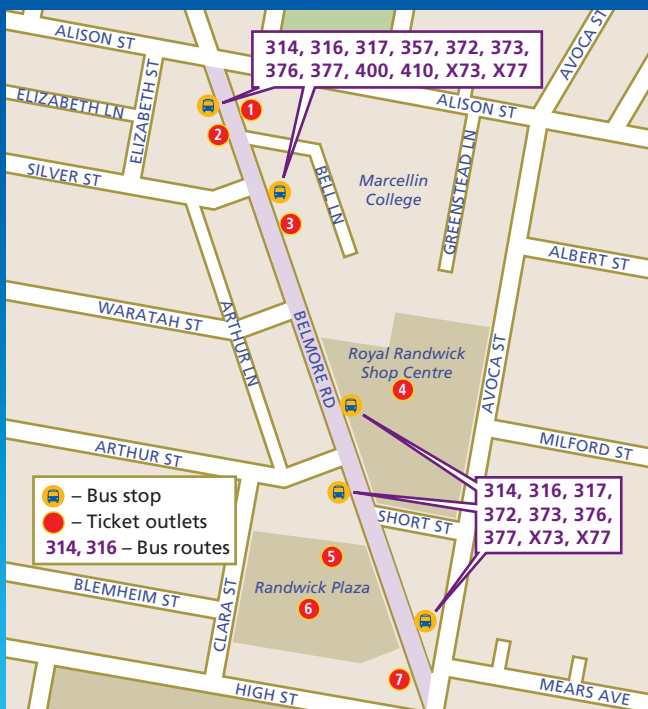

Belmore Rd Randwick Junction

PREPAY ONLY

From Monday 16 November 09
Weekdays, 7am - 7pm

**No tickets will be sold on the bus.
Please buy your ticket before you travel.**

– Bus stop
 – Ticket outlets
314, 316 – Bus routes

- | | |
|--|--|
| <ul style="list-style-type: none"> 1 Randwick Convenience Store
9 Belmore Rd 2 Randwick Newsagency
18 Belmore Rd 3 7-Eleven
35 Belmore Rd 4 Royal Randwick Newsagency
Shop 16, Royal Randwick Shopping Centre,
73 Belmore Rd | <ul style="list-style-type: none"> 5 Randwick Plaza Newsagency
Shop 6, Randwick Plaza,
130-148 Belmore Rd 6 Cignall Tobacconist
Shop 12A, Randwick Plaza,
130-148 Belmore Rd 7 Nightowl Convenience Store
Shop 2, 166-168 Belmore Rd |
|--|--|