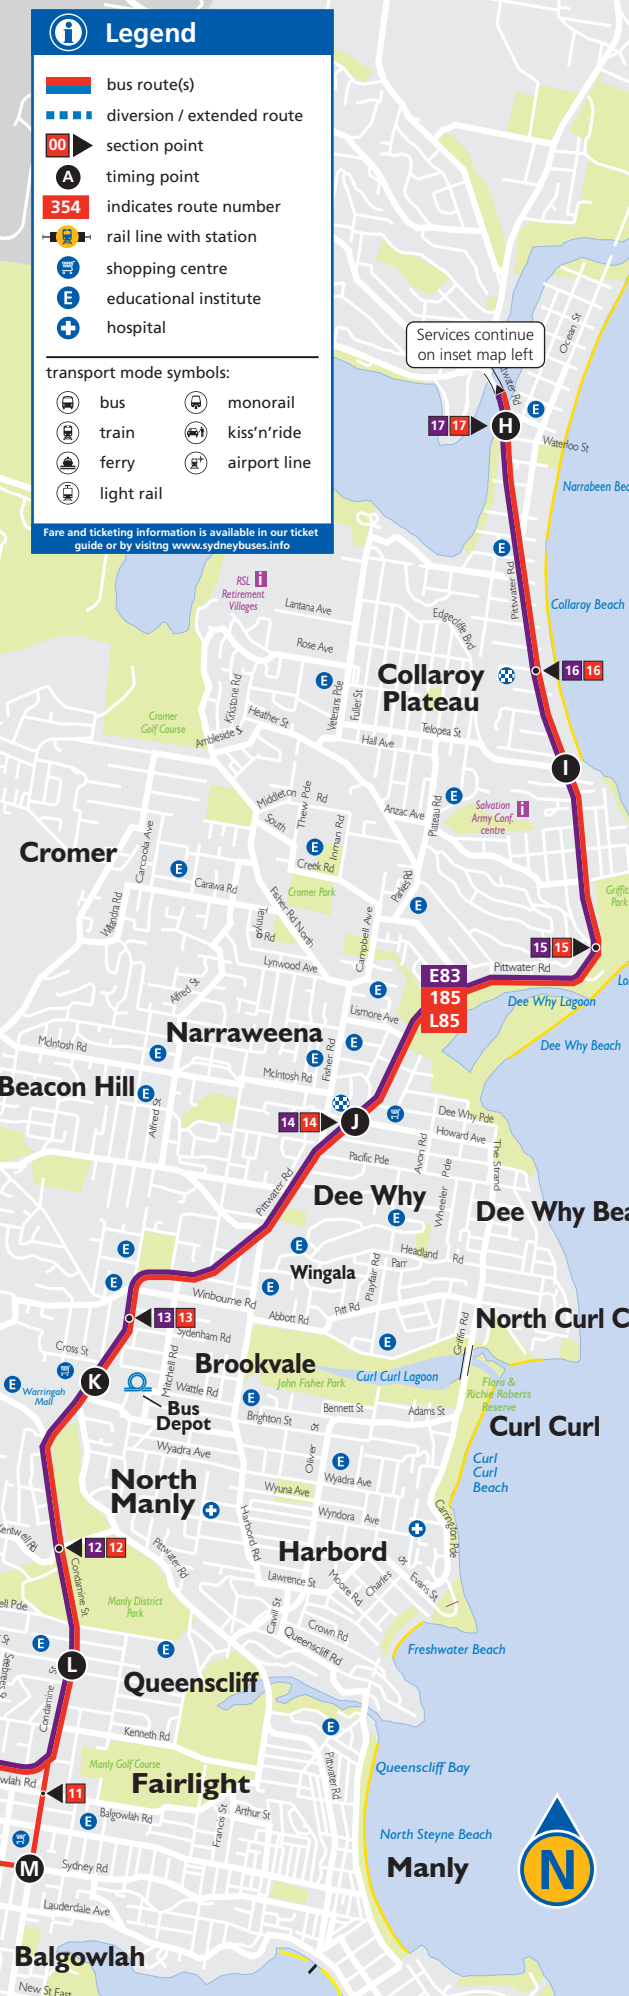

Inset Map Mona Vale to Narrabeen

Legend

- bus route(s)
 - diversion / extended route
 - 00 section point
 - A timing point
 - 354 indicates route number
 - rail line with station
 - S shopping centre
 - E educational institute
 - + hospital
- transport mode symbols:
- | | |
|--|--|
| B bus | M monorail |
| T train | K kiss'n'ride |
| F ferry | A airport line |
| L light rail | |
- Fare and ticketing information is available in our ticket guide or by visiting www.sydneybuses.info

Citybound bus stops at Watson Street, Neutral Bay Junction and Cremorne Junction are PrePay-only between 7:00am and 10:00am on weekdays.

Please visit www.sydneybuses.info for a list of ticket resellers in the City and other suburbs in the Sydney Buses network.

Sections

- 01 City - QVB
- 02 City - Wynyard
- 06 Neutral Bay Junction
- 07 Spit Junction
- 08 Medusa St, Beauty point
- 09 The Spit
- 10 Balgowlah Boys High
- 11 Balgowlah Rd
- 12 Warringah Golf Course
- 13 Brookvale Shops
- 14 Dee Why
- 15 Hay St, Long Reef
- 16 Ramsay St, Collaroy
- 17 Narrabeen
- 18 Elanora & Kalang Rds, Elanora Heights (Routes 182 & E83)
- 19 Jacksons Rd, North Narrabeen (Routes 185 & L85)
- 20 Macpherson & Apollo Sts (Route 182)
- 21 Waratah St, Mona Vale (Routes 185 & L85)

Inset Map Sydney CBD