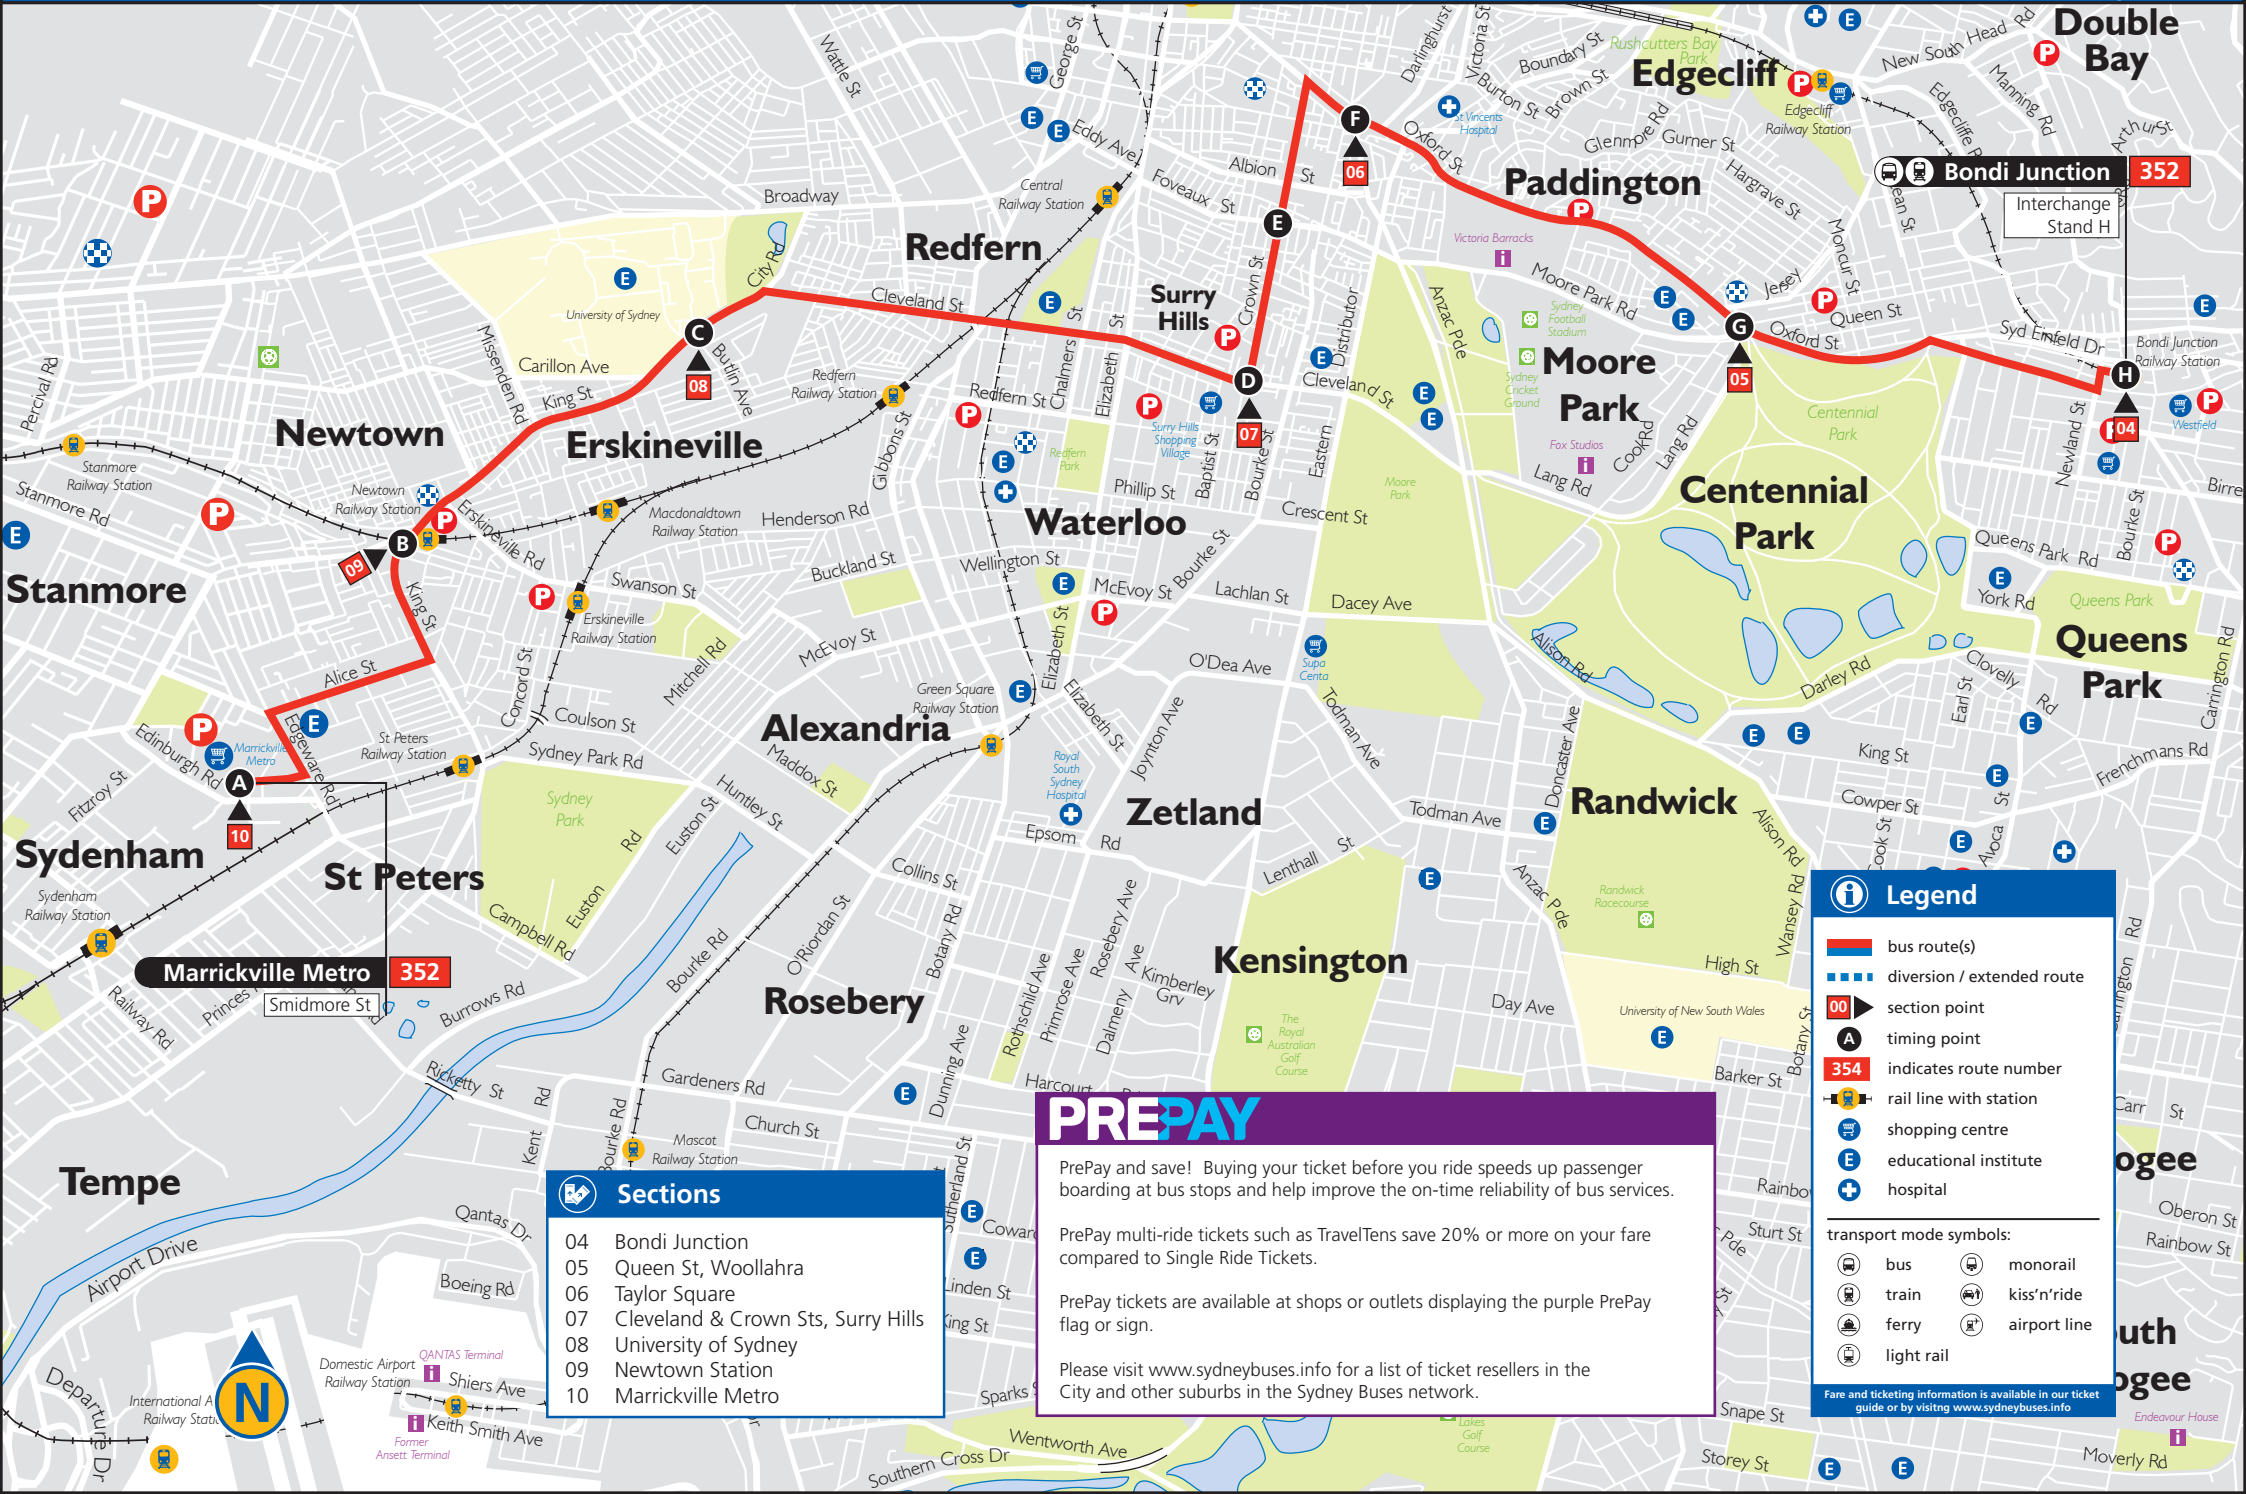

Marrickville Metro to Bondi Junction via Surry Hills

Marrickville Metro 352

Bondi Junction 352

- Sections**
- 04 Bondi Junction
 - 05 Queen St, Woollahra
 - 06 Taylor Square
 - 07 Cleveland & Crown Sts, Surry Hills
 - 08 University of Sydney
 - 09 Newtown Station
 - 10 Marrickville Metro

PREPAY

PrePay and save! Buying your ticket before you ride speeds up passenger boarding at bus stops and help improve the on-time reliability of bus services.

PrePay multi-ride tickets such as TravelTens save 20% or more on your fare compared to Single Ride Tickets.

Legend

- bus route(s)
- diversion / extended route
- section point
- timing point
- indicates route number
- rail line with station
- shopping centre
- educational institute
- hospital

transport mode symbols:

- bus
- monorail
- train
- kiss'n'ride
- ferry
- airport line
- light rail

Fare and ticketing information is available in our ticket guide or by visiting www.sydneybuses.info