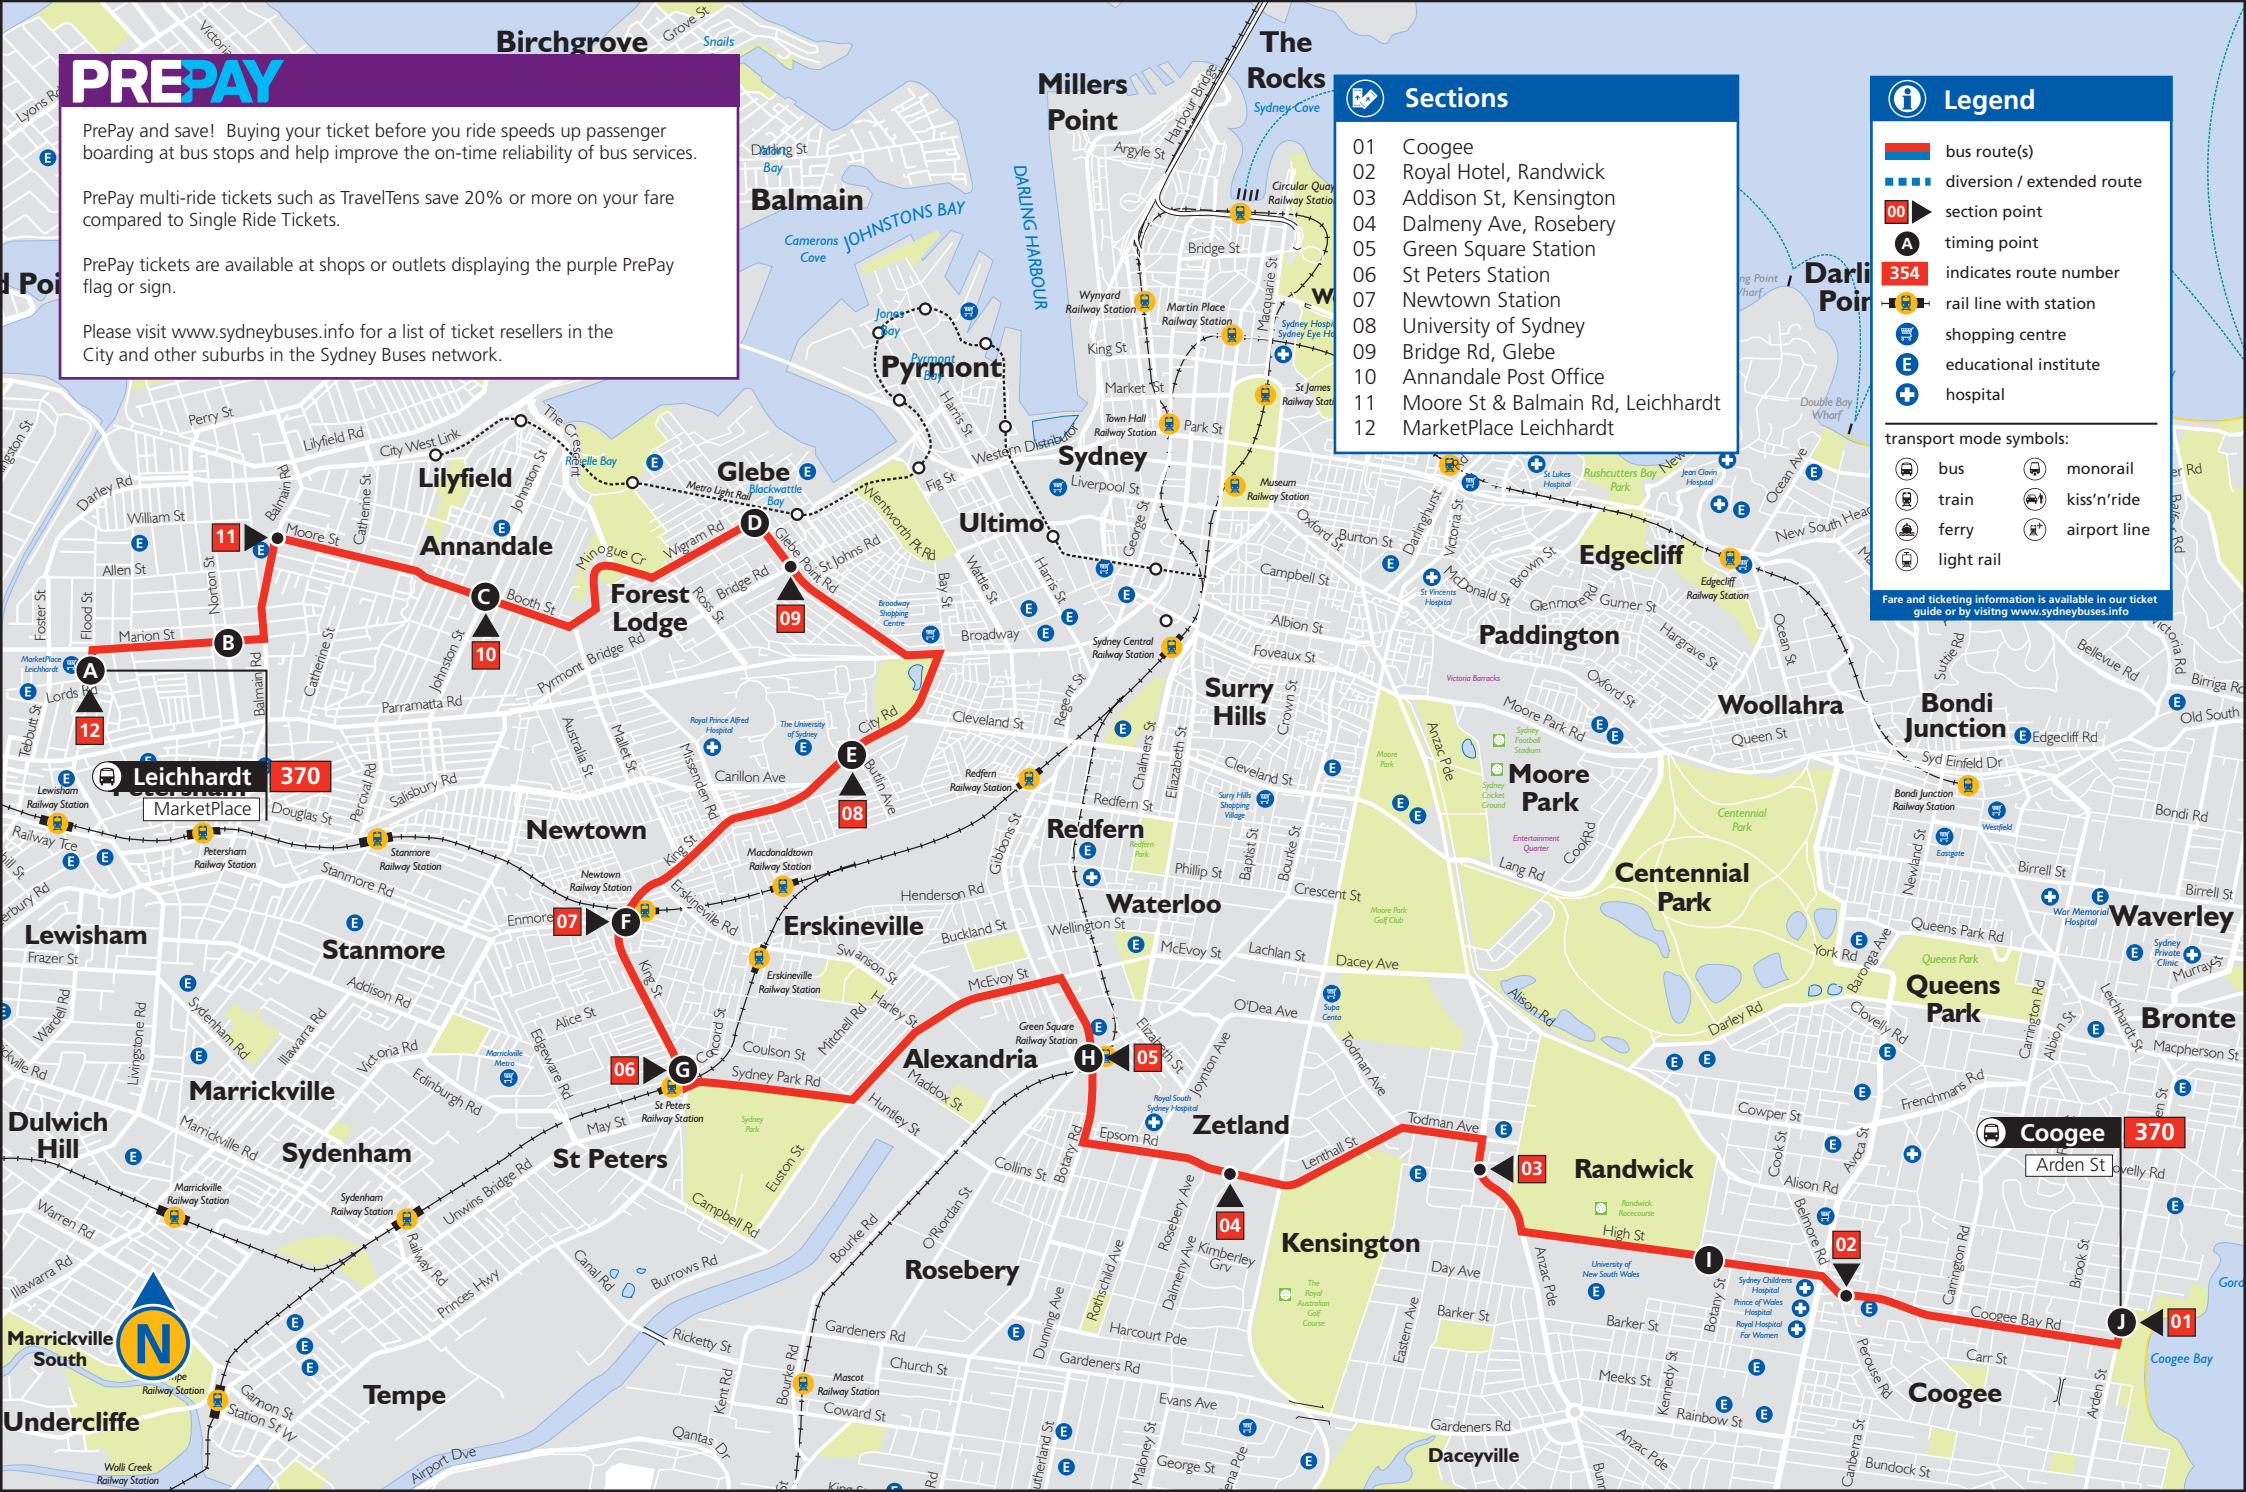

PREPAY

PrePay and save! Buying your ticket before you ride speeds up passenger boarding at bus stops and help improve the on-time reliability of bus services.

PrePay multi-ride tickets such as TravelTens save 20% or more on your fare compared to Single Ride Tickets.

PrePay tickets are available at shops or outlets displaying the purple PrePay flag or sign.

Please visit www.sydneybuses.info for a list of ticket resellers in the City and other suburbs in the Sydney Buses network.

Sections

1. 01 Coogee
2. 02 Royal Hotel, Randwick
3. 03 Addison St, Kensington
4. 04 Dalmeny Ave, Rosebery
5. 05 Green Square Station
6. 06 St Peters Station
7. 07 Newtown Station
8. 08 University of Sydney
9. 09 Bridge Rd, Glebe
10. 10 Annandale Post Office
11. 11 Moore St & Balmain Rd, Leichardt
12. 12 MarketPlace Leichardt

Legend

- bus route(s)
- diversion / extended route
- section point
- timing point
- indicates route number
- rail line with station
- shopping centre
- educational institute
- hospital

1. transport mode symbols:
2. bus
   - monorail
   - train
   - kiss'n'ride
   - ferry
   - airport line
   - light rail

Coogee 370
Arden St