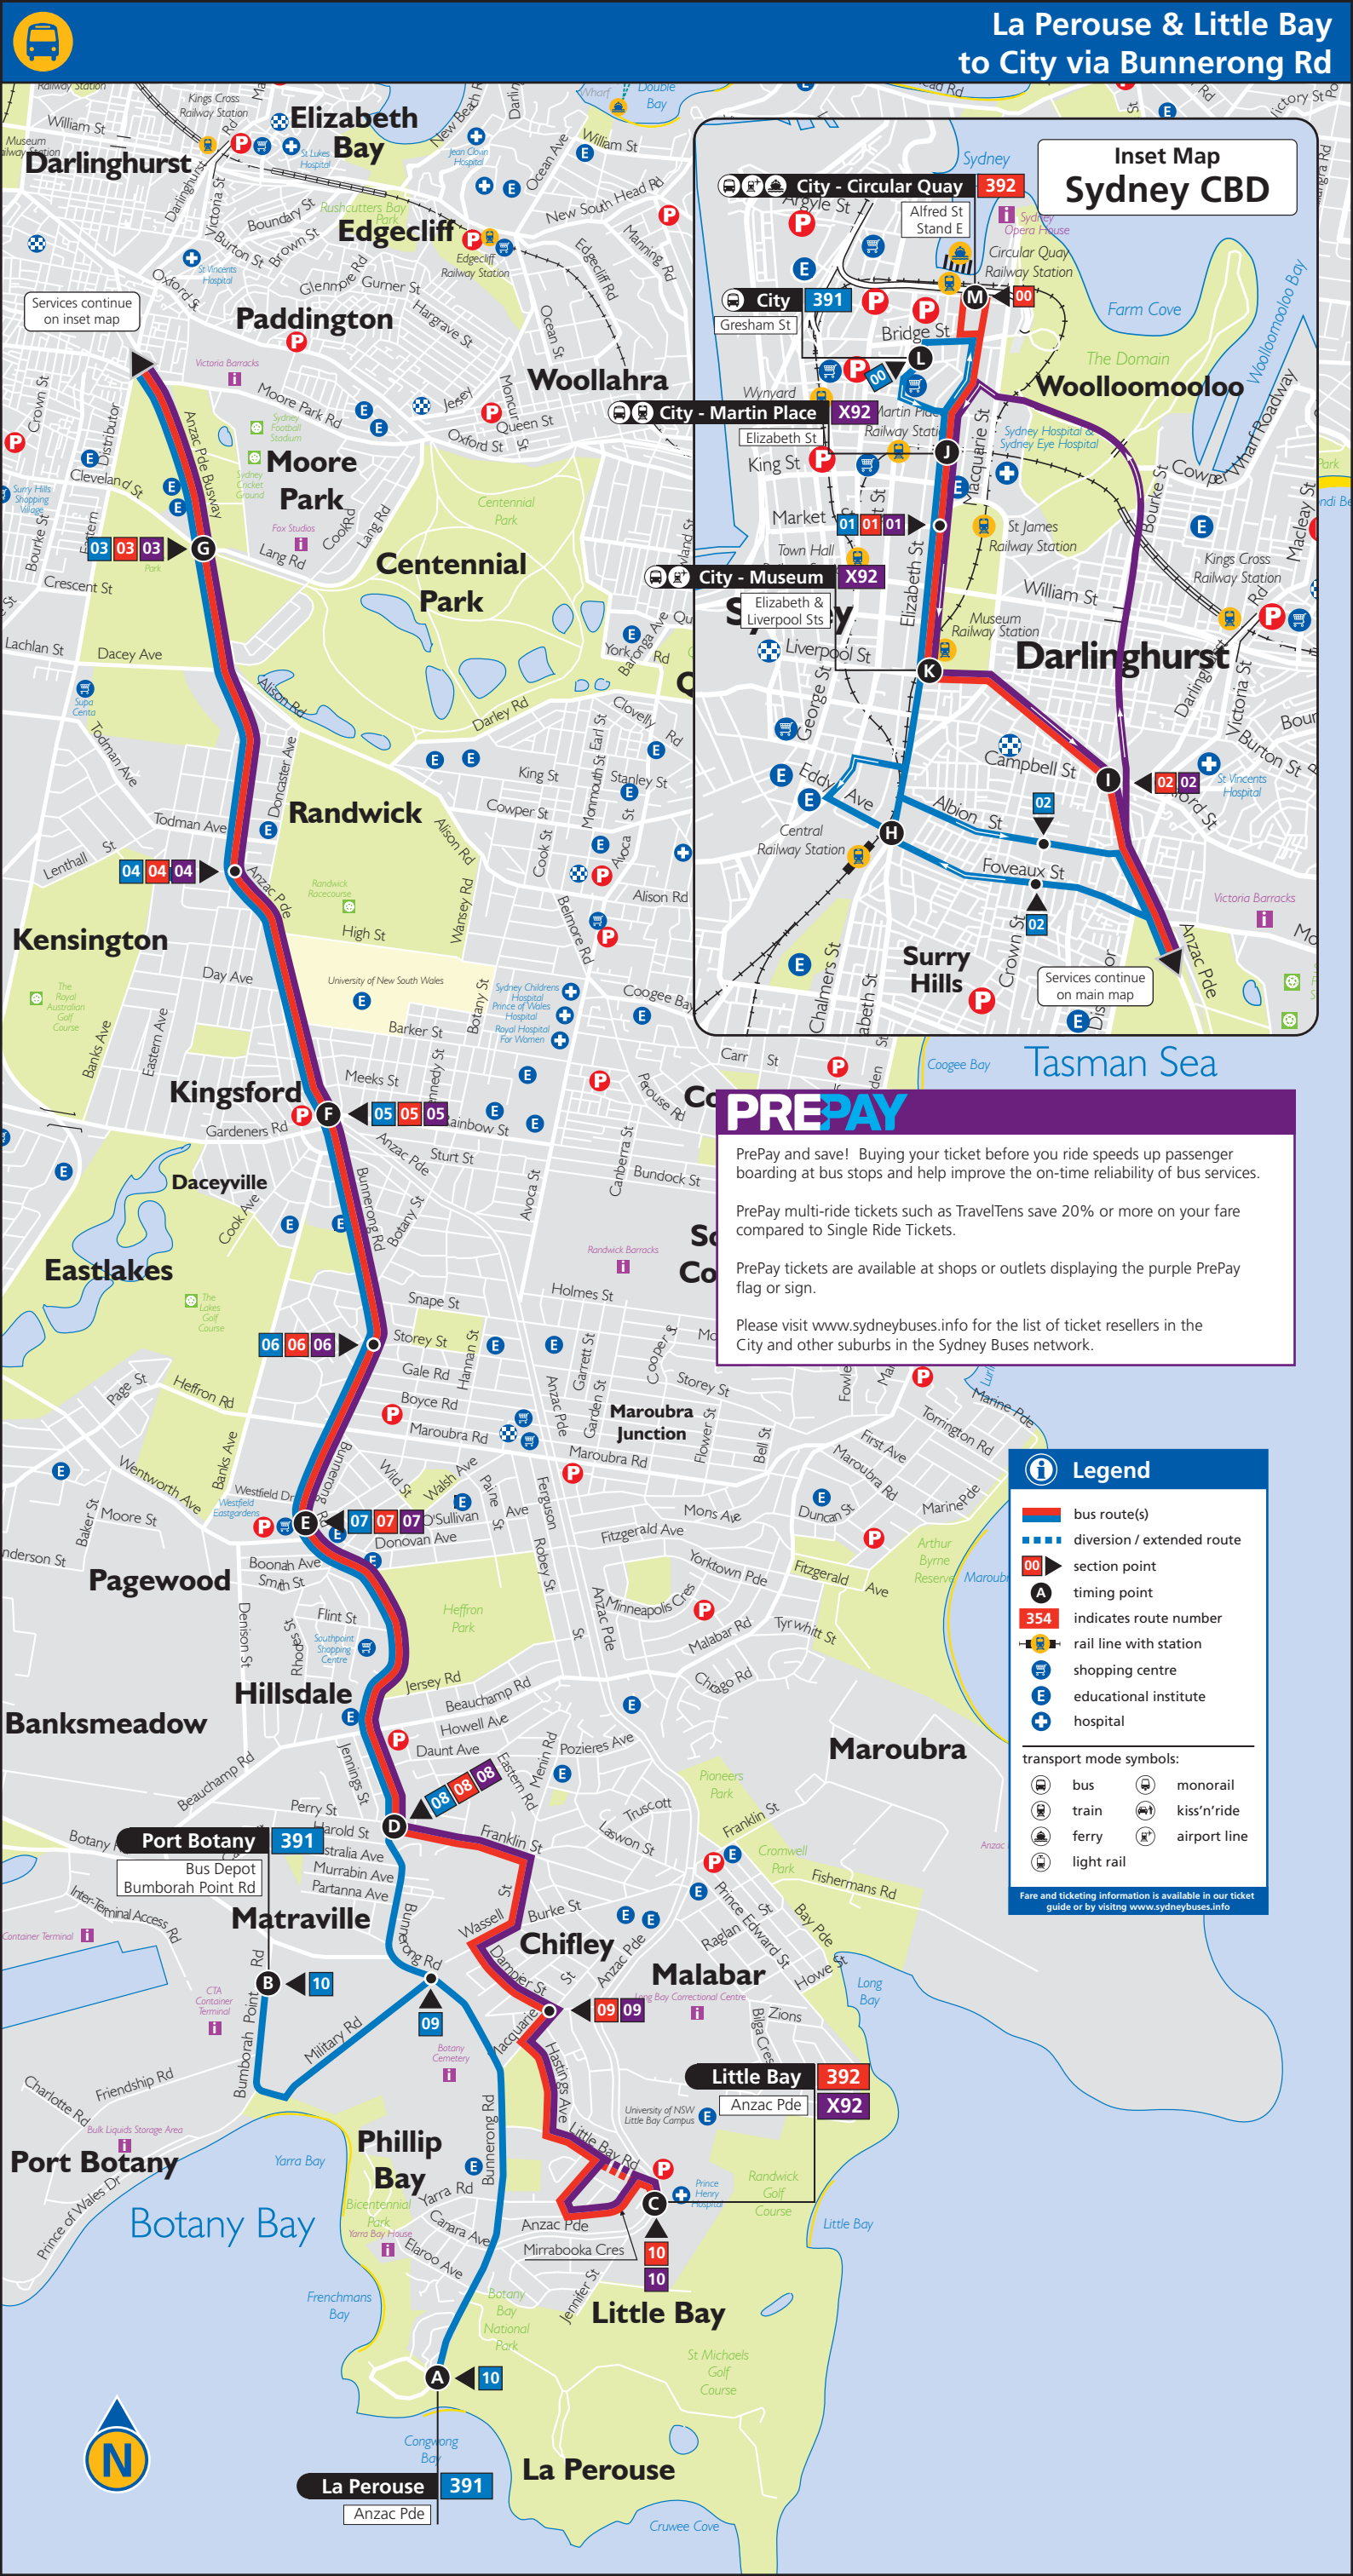

La Perouse & Little Bay to City via Bunnerong Rd

Inset Map Sydney CBD

PREPAY

PrePay and save! Buying your ticket before you ride speeds up passenger boarding at bus stops and help improve the on-time reliability of bus services.

PrePay multi-ride tickets such as Travellers save 20% or more on your fare compared to Single Ride Tickets.

PrePay tickets are available at shops or outlets displaying the purple PrePay flag or sign.

Please visit www.sydneybuses.info for the list of ticket resellers in the City and other suburbs in the Sydney Buses network.

Legend

- bus route(s)
 - diversion / extended route
 - section point
 - timing point
 - indicates route number
 - rail line with station
 - shopping centre
 - educational institute
 - hospital
- transport mode symbols:
- bus
 - train
 - ferry
 - light rail
 - monorail
 - kiss'n'ride
 - airport line
- Fare and ticketing information is available in our ticket guide or by visiting www.sydneybuses.info