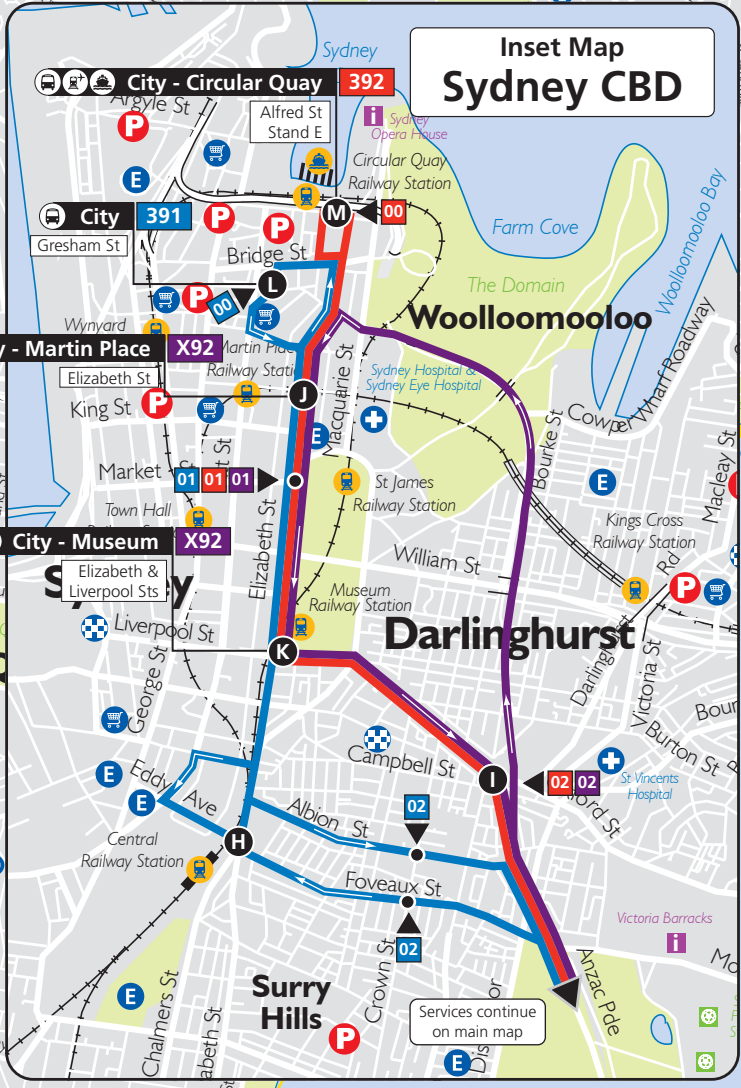

La Perouse & Little Bay to City via Bunnerong Rd

Inset Map Sydney CBD

PREPAY

PrePay and save! Buying your ticket before you ride speeds up passenger boarding at bus stops and help improve the on-time reliability of bus services.

PrePay multi-ride tickets such as Travellers save 20% or more on your fare compared to Single Ride Tickets.

PrePay tickets are available at shops or outlets displaying the purple PrePay flag or sign.

Please visit www.sydneybuses.info for the list of ticket resellers in the City and other suburbs in the Sydney Buses network.

Legend

- bus route(s)
 - diversion / extended route
 - section point
 - timing point
 - indicates route number
 - rail line with station
 - shopping centre
 - educational institute
 - hospital
- transport mode symbols:
- bus
 - train
 - ferry
 - light rail
 - monorail
 - kiss'n'ride
 - airport line
- Fare and ticketing information is available in our ticket guide or by visiting www.sydneybuses.info