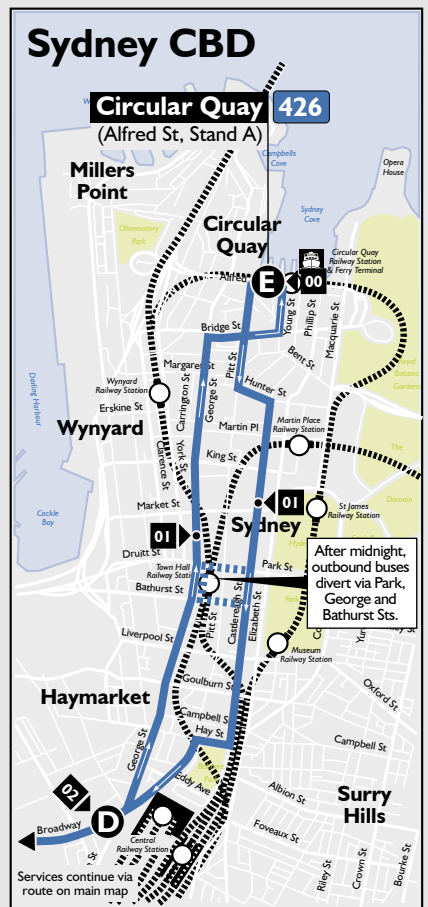

Sections

- 00 Circular Quay
- 01 City - Town Hall IN
Market St, City OUT
- 02 Railway Square
- 03 University of Sydney
- 04 Newtown Station
- 05 Enmore Park
- 06 Illawarra Rd, Marrickville
- 07 Dulwich Hill

Legend

- 426 Bus Route
- Timing Point (see timetable)
- Indicates Route Number
- Railway Line with Station
- Route Diversion (see timetable)
- Shopping Centre
- School / Educational Institution
- Section Point
- Hospital

Diagrammatic Map - not to scale