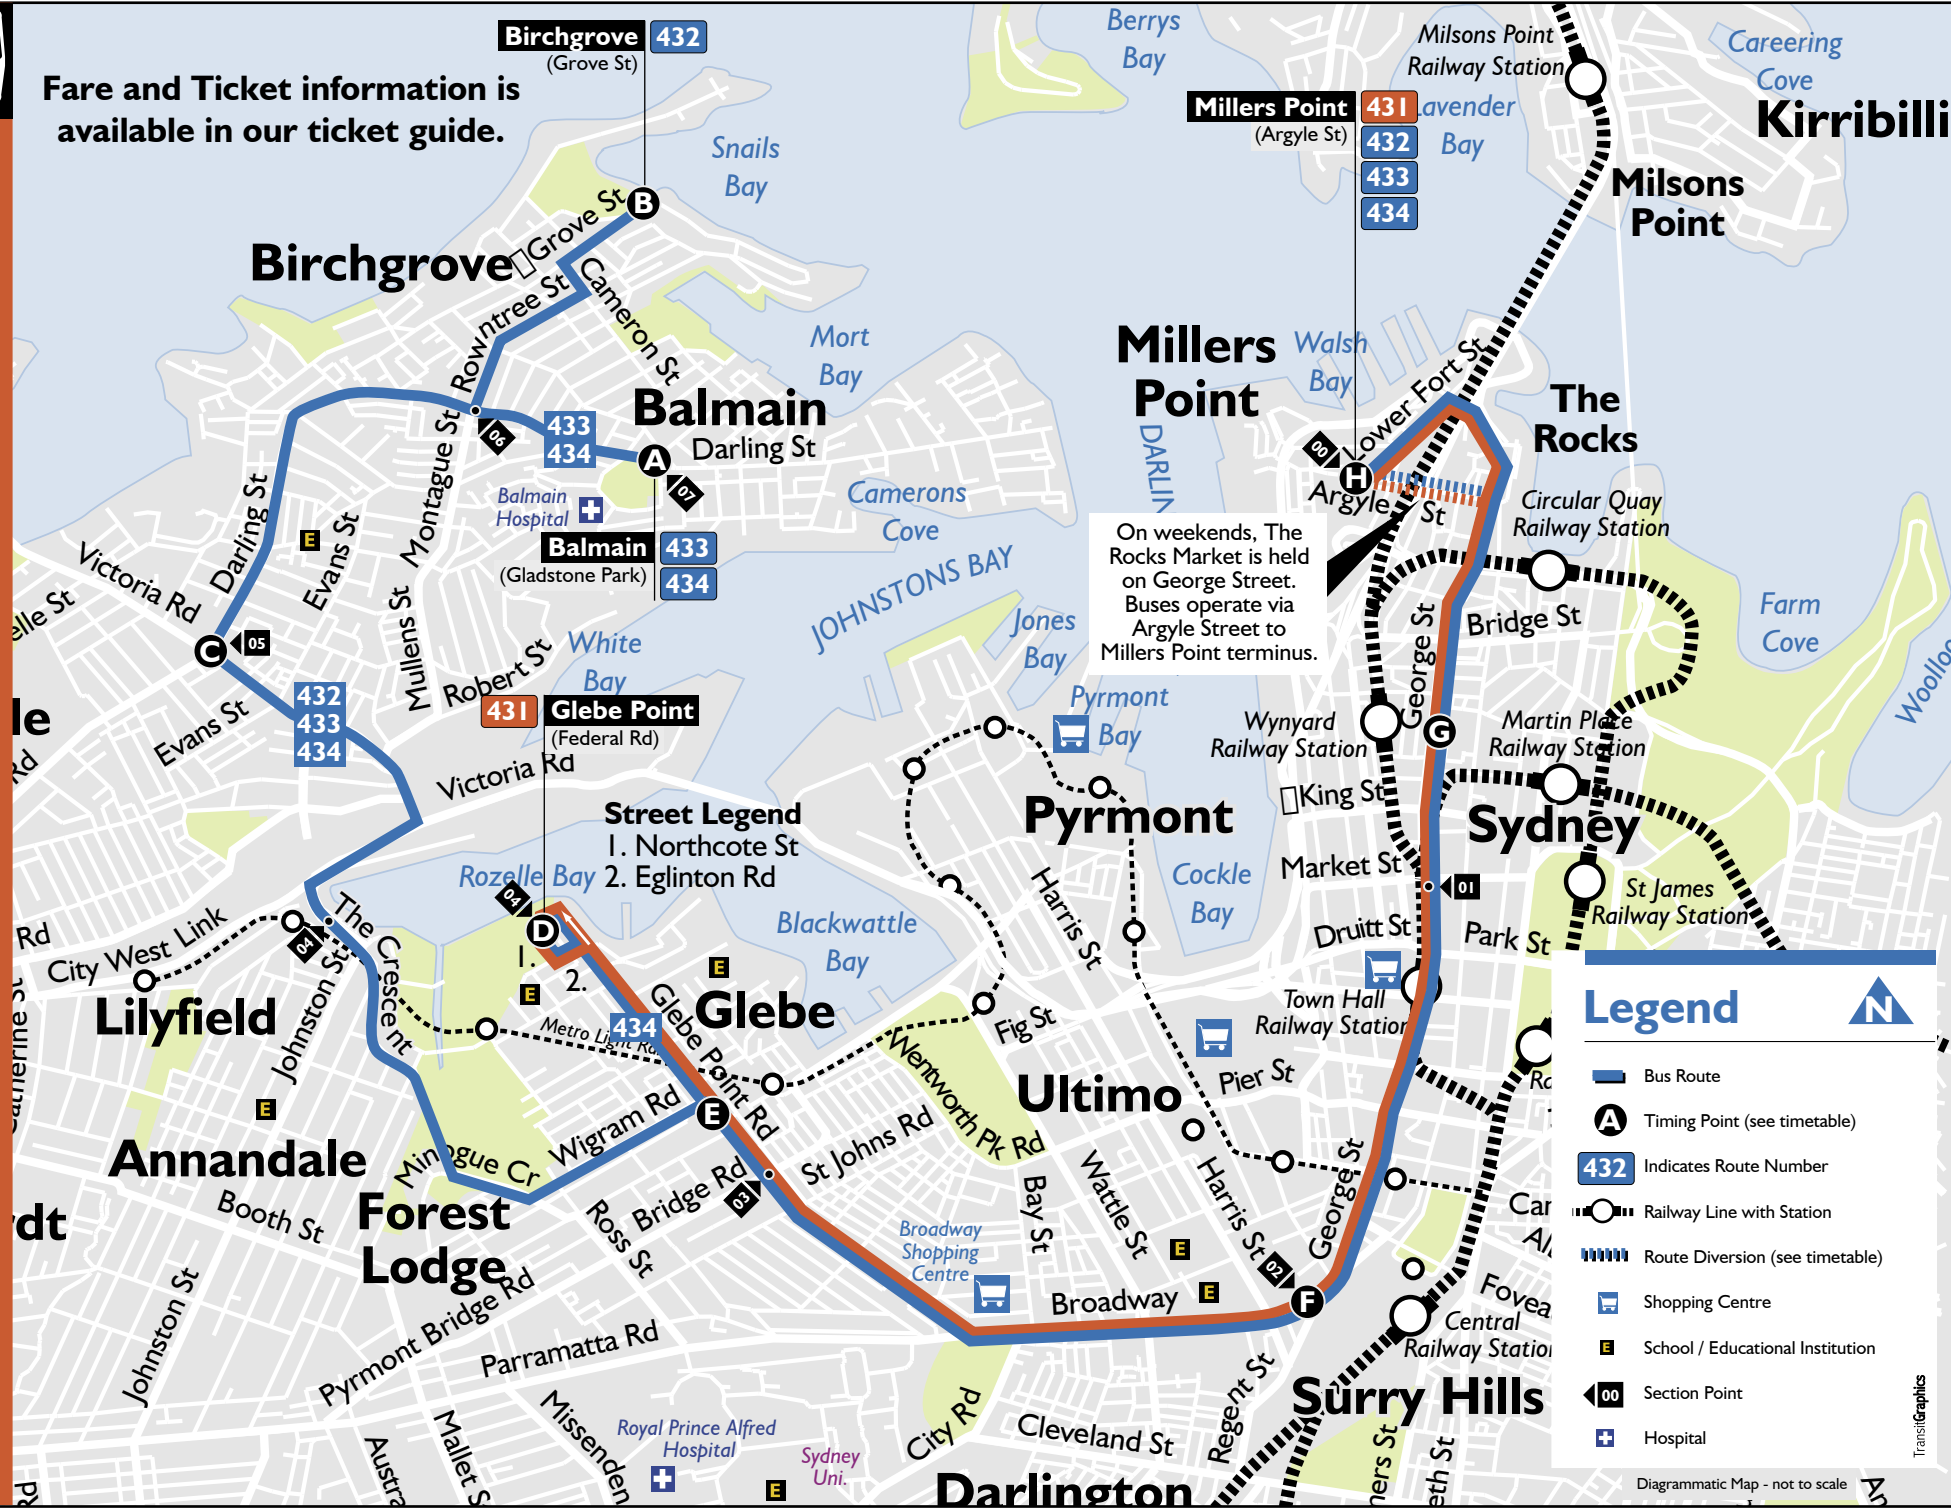

Fare and Ticket information is available in our ticket guide.

43 | Glebe Point ◀▶ Millers Point

432/433/434 Birchgrove/Balmain ◀▶ Glebe ◀▶ Millers Point

TransitGraphics