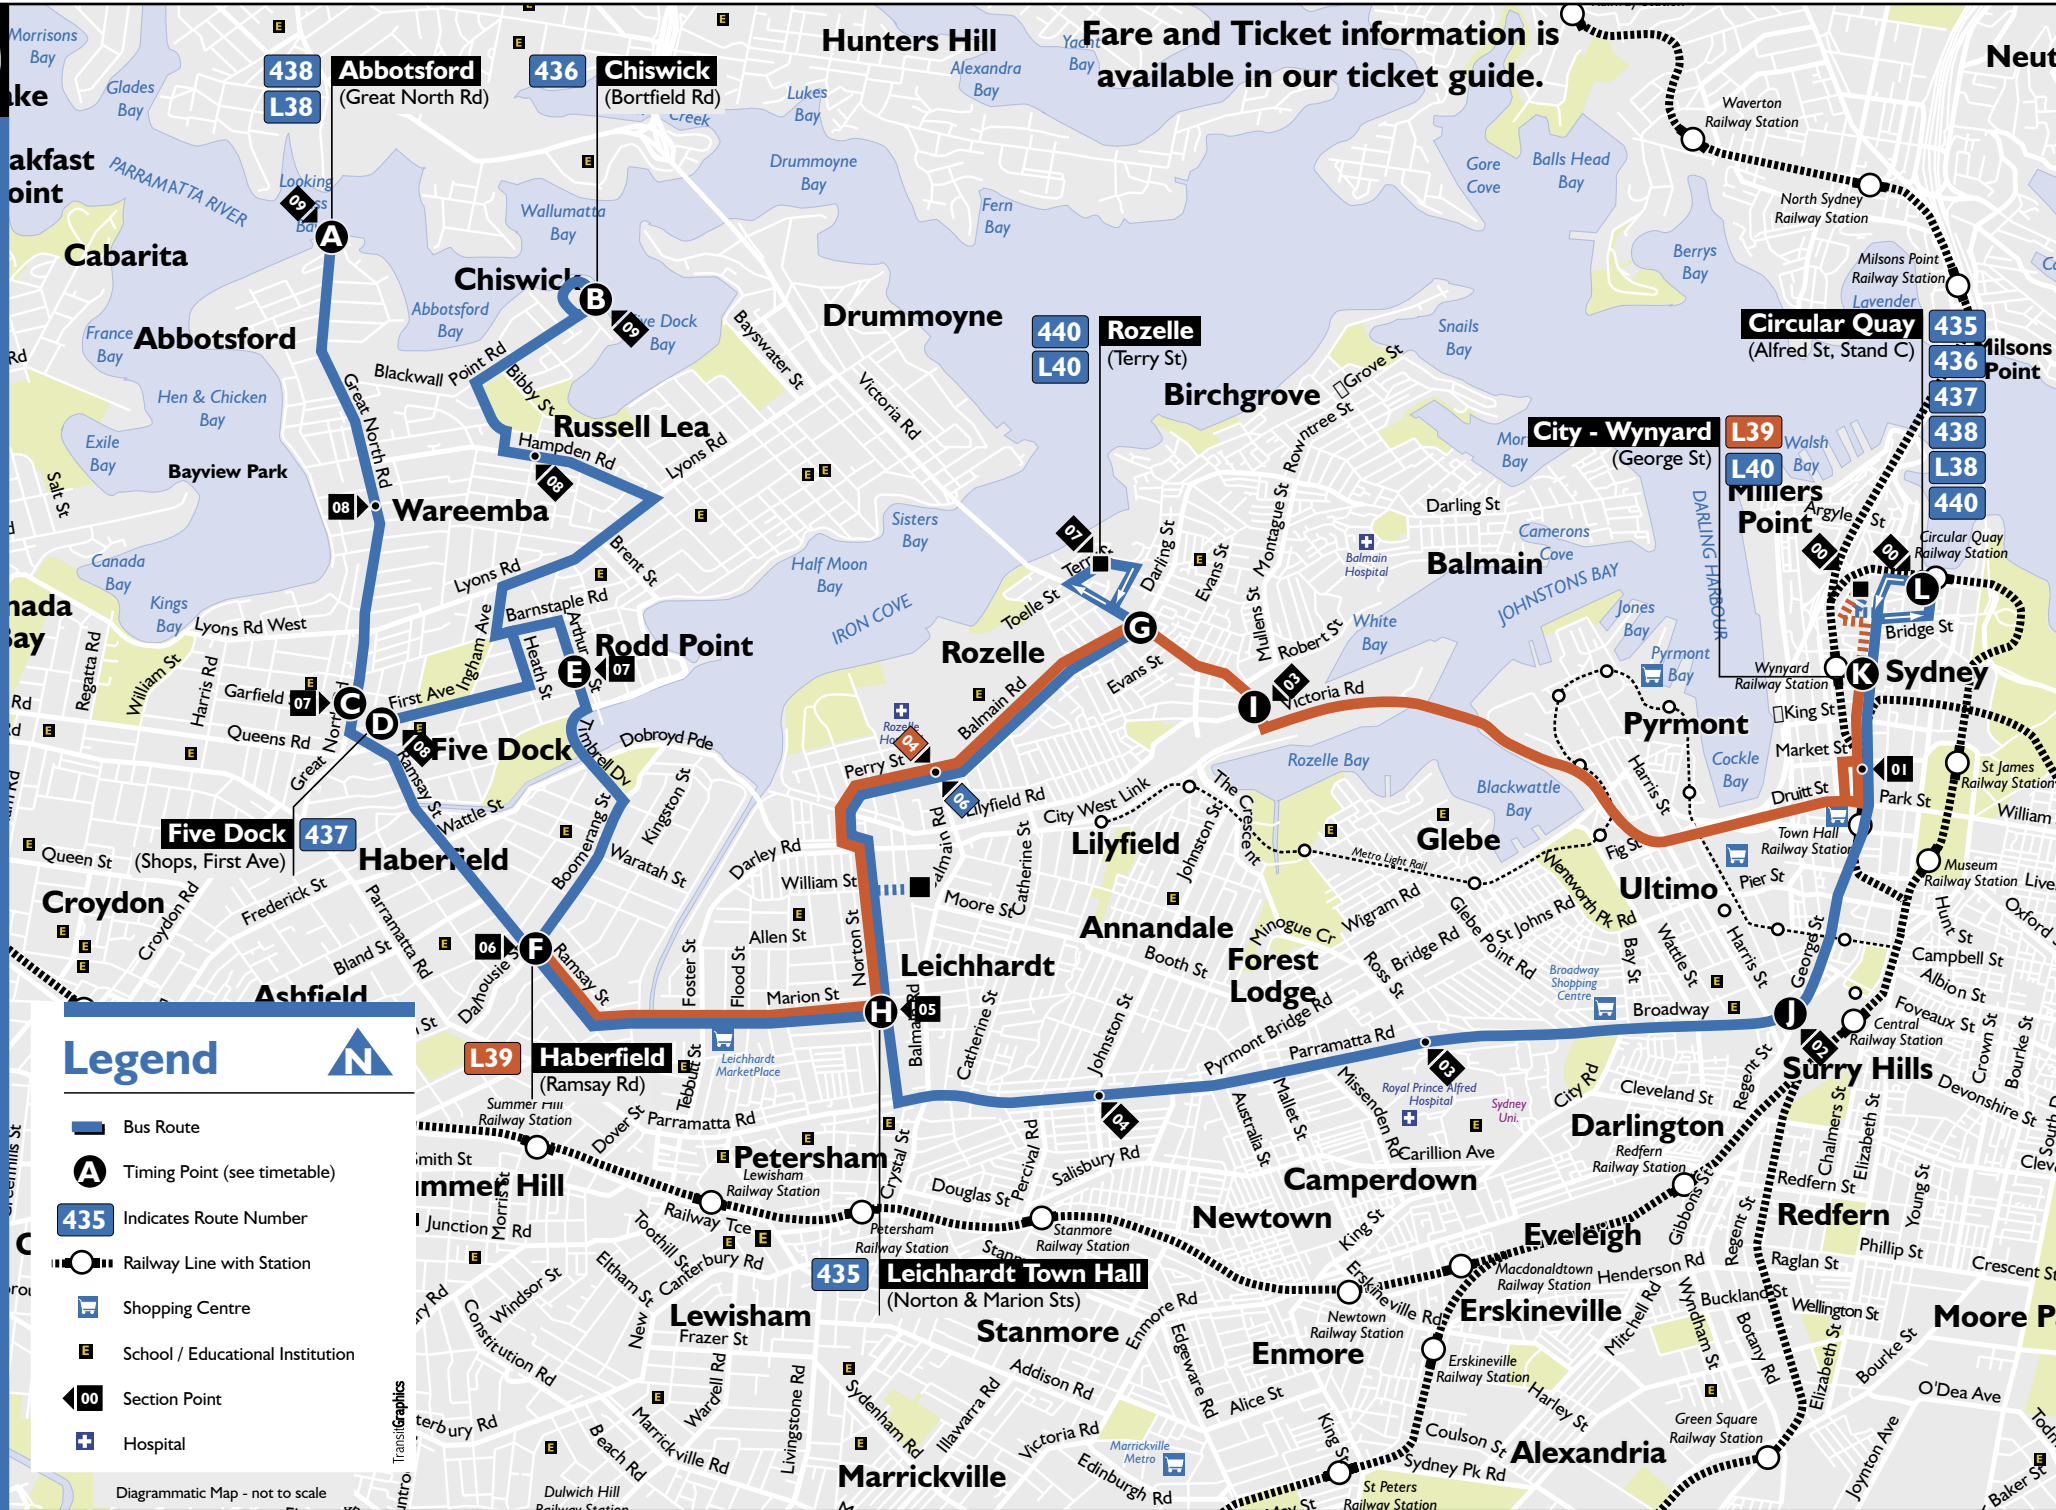

SERVICE INFORMATION

Route 435

Monday to Saturday limited service between Leichhardt and City - Circular Quay.

Route 436

Monday to Saturday daytime service between Chiswick, Rodd Point, Leichhardt and City - Circular Quay.

Route 437

Daily full time service between Five Dock, Rodd Point, Leichhardt and City - Circular Quay.

Route 438

Daily full time service between Abbotsford, Five Dock, Leichhardt and City - Circular Quay.

Route L38

Monday to Friday peak hour limited stops service between Abbotsford, Five Dock, Leichhardt and City - Circular Quay.

Route L39

Monday to Friday peak hour limited stops service between Haberfield, Leichhardt, Rozelle and City - Wynyard.

Route 440

Daily full time service between Rozelle, Leichhardt and City - Circular Quay.

Route L40

Monday to Friday peak hour limited stops service between Rozelle, Leichhardt and City - Wynyard.

435/436/437/438/L38/L39/440/L40 Leichhardt District Services

Sections

1. **Routes 435, 436, 437**
2. 00 Circular Quay
   - 01 Market St, City
   - 02 Railway Square
   - 03 Ross St, Forest Lodge
   - 04 Johnston St, Annandale
   - 05 Leichhardt Town Hall
   - 06 Haberfield Shops
   - 07 Rodd Point
   - 08 Sibbick St & Hampden Rd, Russell Lea: Route 436
   - 09 Five Dock Shops: Route 437
3. Chiswick: Route 436

1. **Routes 438, L38**
2. 00 Circular Quay
   - 01 Market St, City
   - 02 Railway Square
   - 03 Ross St, Forest Lodge
   - 04 Johnston St, Annandale
   - 05 Leichhardt Town Hall
   - 06 Haberfield Shops
   - 07 Five Dock Shops
   - 08 Coranto St, Five Dock
   - 09 Abbotsford

1. **Route L39**
2. 00 Harrington St, City
   - 01 Market St, City
   - 03 White Bay
   - 04 Orange Grove
   - 05 Leichhardt Town Hall
   - 06 Harberfield Shops

1. **Routes 440, L40**
2. 00 Circular Quay: Route 440
   - 01 Harrington St, City: Route L40
   - 02 Market St, City
   - 03 Railway Square
   - 04 Ross St, Forest Lodge
   - 05 Johnston St, Annandale
   - 06 Leichhardt Town Hall
   - 07 Orange Grove
   - 08 Rozelle