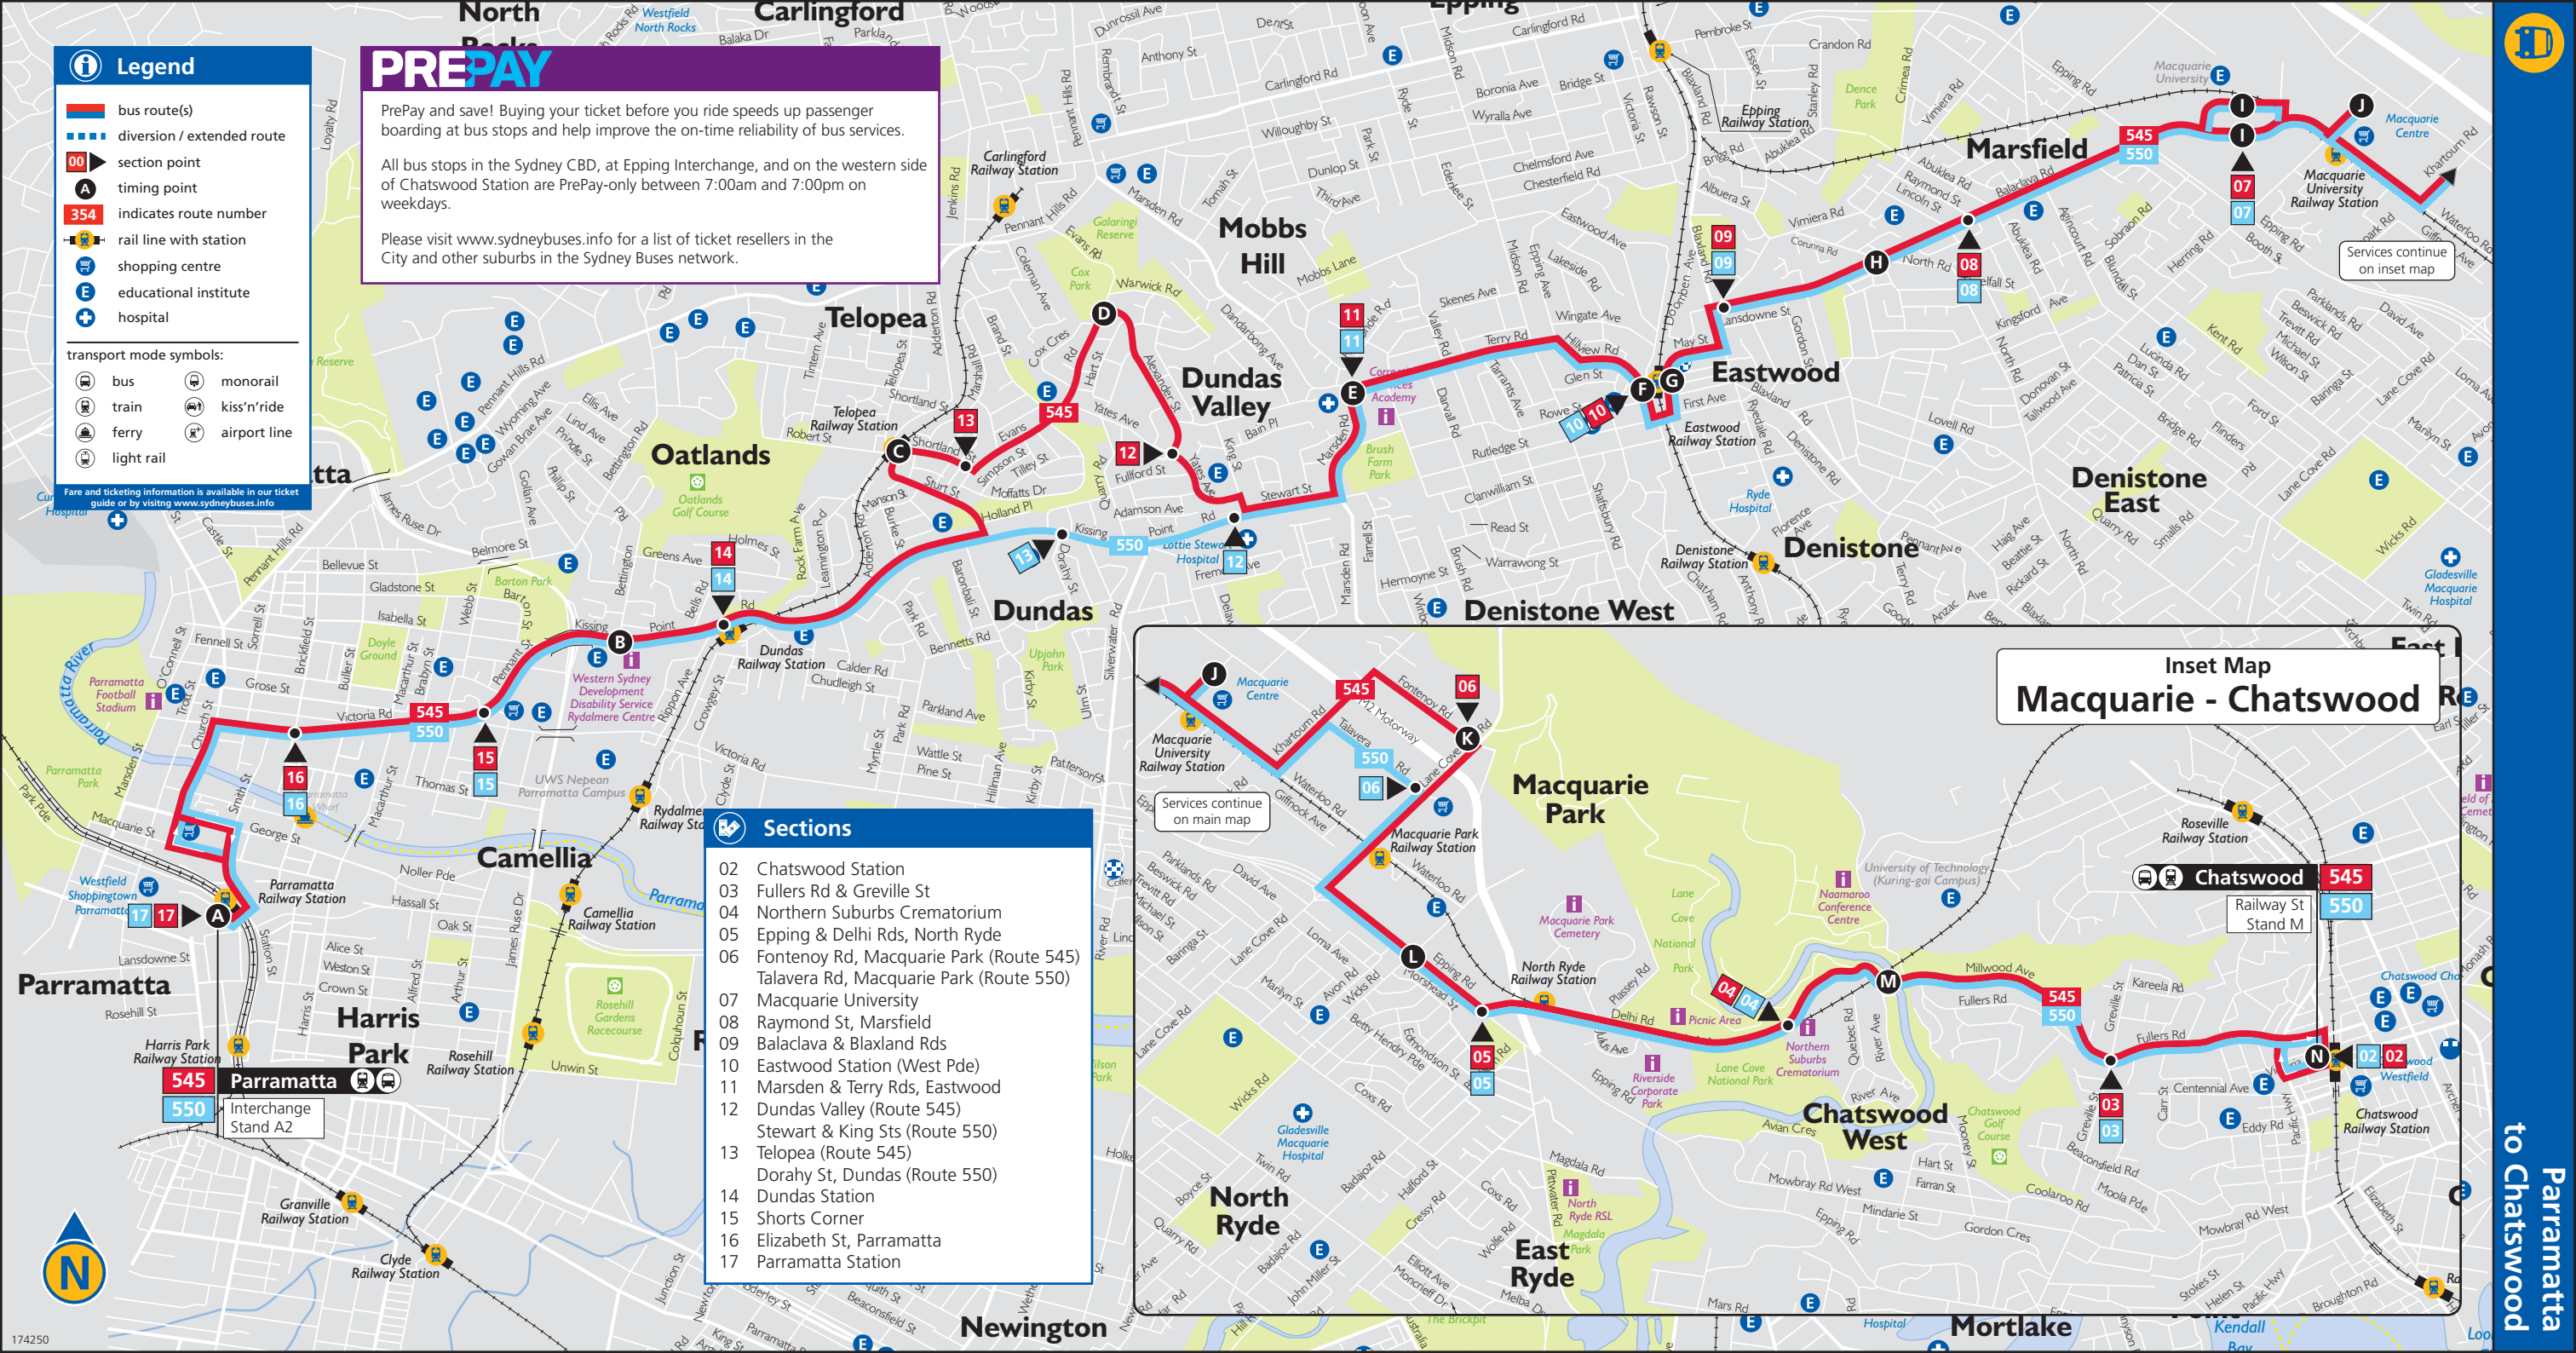

Sections

1. 02 Chatswood Station
2. 03 Fullers Rd & Greville St
3. 04 Northern Suburbs Crematorium
4. 05 Epping & Delhi Rds, North Ryde
5. 06 Fontenoy Rd, Macquarie Park (Route 545)
6. 07 Talavera Rd, Macquarie Park (Route 550)
7. 08 Macquarie University
8. 09 Raymond St, Marsfield
9. 10 Balaclava & Blaxland Rds
10. 11 Eastwood Station (West Pde)
11. 12 Marsden & Terry Rds, Eastwood
12. 13 Dundas Valley (Route 545)
13. 14 Stewart & King Sts (Route 550)
14. 15 Telopea (Route 545)
15. 16 Dorahy St, Dundas (Route 550)
16. 17 Dundas Station
17. 18 Shorts Corner
18. 19 Elizabeth St, Parramatta
19. 20 Parramatta Station

Inset Map Macquarie - Chatswood

This inset map provides a detailed view of the route between Macquarie Park and Chatswood West. It shows the following sections:

- 02 Chatswood Station
- 03 Fullers Rd & Greville St
- 04 Northern Suburbs Crematorium
- 05 Epping & Delhi Rds, North Ryde
- 06 Fontenoy Rd, Macquarie Park (Route 545)
- 07 Talavera Rd, Macquarie Park (Route 550)

Key locations and landmarks shown include Macquarie University, Macquarie Park Railway Station, Macquarie Park Cemetery, Naamaroo Conference Centre, University of Technology (Kuring-gai Campus), Northern Suburbs Crematorium, Chatswood West, and Chatswood Station.

Parramatta to Chatswood