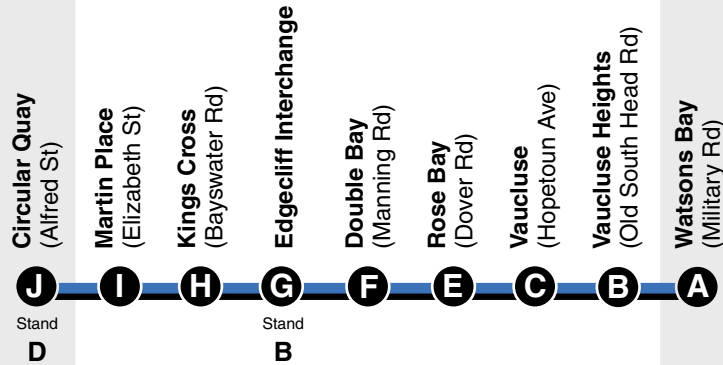

SERVICES TO NEW SOUTH HEAD ROAD

324
325
326

Time Period

Showing Route Number

Monday to Friday

AM	324	325	326	324	325	326	324	325	326	324	325	326	324	325	326	324	325	326	324	325	326	
	5:25	5:28	5:35	5:40	5:42	5:49	.....	5:53	5:58													
	6:00	6:03	6:10	6:15	6:17	6:24	.....	6:28	6:34													
	.....	.....	.....	6:25	6:27	.....	.....	.....	.....													
	6:25	6:28	6:39	6:47	6:50	6:58	.....	7:02	7:08													
	.....	.....	.....	6:54	6:57	7:05	7:13	.....	7:18													
	6:51	6:54	7:07	7:15	7:18	7:26	.....	7:30	7:36													
	.....	.....	.....	7:19	7:22	.....	.....	.....	.....													
	7:03	7:06	7:19	7:27	7:30	7:38	.....	7:44	7:50													
	7:10	7:13	7:26	7:34	7:37	7:45	7:53	.....	7:59													
	7:20	7:23	7:36	7:44	7:47	.....	.....	.....	.....													
	.....	.....	.....	7:50	7:53	8:01	.....	8:07	.....													
	7:30	7:34	7:47	7:55	7:58	8:06	.....	8:12	8:18													
	.....	.....	.....	8:00	8:03	8:11	.....	8:17	.....													
	7:38	7:42	7:55	8:03	8:06	8:14	8:22	.....	8:28													
	.....	.....	.....	8:11	8:14	8:22	.....	8:28	.....													
	7:48	7:52	8:05	8:13	8:16	.....	.....	.....	.....													
	7:58	8:02	8:15	8:23	8:26	8:34	.....	8:40	8:46													
	8:08	8:12	8:25	8:33	8:36	8:44	8:52	.....	8:58													
	.....	.....	.....	8:40	8:43	8:51	.....	8:57	.....													
	8:17	8:21	8:34	8:42	8:45	.....	.....	.....	.....													
	8:24	8:28	8:41	8:49	8:52	9:00	.....	9:06	9:12													
	8:34	8:38	8:51	8:59	9:02	9:11	9:20	.....	9:25													
	8:44	8:48	9:01	9:10	9:13	.....	.....	.....	.....													
	8:51	8:55	9:09	9:18	9:21	9:30	.....	9:36	9:42													
	9:02	9:06	9:20	9:29	9:32	9:41	9:50	.....	9:55													
	9:10	9:14	9:28	9:37	9:40	.....	.....	.....	.....													
	9:17	9:21	9:35	9:44	9:47	9:56	.....	10:02	10:08													
	9:32	9:36	9:50	9:59	10:02	10:11	10:20	.....	10:25													
	9:47	9:51	10:05	10:14	10:17	10:26	.....	10:32	10:38													
	10:02	10:06	10:20	10:29	10:32	10:41	10:50	.....	10:55													
	10:10	10:14	10:28	10:37	10:40	.....	.....	.....	.....													
	10:17	10:21	10:35	10:44	10:47	10:56	.....	11:02	11:08													
	10:32	10:36	10:50	10:59	11:02	11:11	11:20	.....	11:25													
	10:47	10:51	11:05	11:14	11:17	11:26	.....	11:32	11:38													
	11:02	11:06	11:20	11:29	11:32	11:41	11:50	.....	11:55													
	11:10	11:14	11:28	11:37	11:40	.....	.....	.....	.....													
	11:17	11:21	11:35	11:44	11:47	11:56	.....	12:02	12:08													
	11:32	11:36	11:50	11:59	12:02	12:11	12:20	.....	12:25