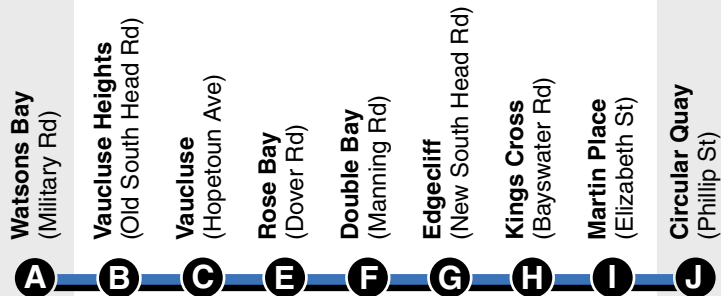

SERVICES TO CITY

324
325
326

Time Period

Showing Route Number

Monday to Friday Continued...

AM	324	325	326	324	325	326	324	325	326	324	325	326	324	325	326	324	325	326	324	325	326	
	10:08	10:20	10:38	10:50	11:08	11:20	11:38	11:50	12:08	12:20	12:38	12:50	1:08	1:20	1:38	1:50	2:08	2:20	2:38	2:50	3:08	3:20
	10:14	10:25	10:44	10:55	11:14	11:25	11:44	11:55	12:14	12:25	12:44	12:55	1:14	1:25	1:44	1:55	2:14	2:26	2:47	2:56	3:11	3:15
	.....	.....	.....	.....	.....	.....	.....	.....	.....	.....	.....	.....	.....	.....	.....	.....	.....	.....	.....	.....	.....	.....
	10:20	10:35	10:50	11:05	11:20	11:35	11:50	12:05	12:20	12:35	12:50	1:05	1:20	1:35	1:50	2:05	2:20	2:35	2:50	3:05	3:20	3:30
	10:38	10:46	11:01	11:16	11:31	11:46	12:01	12:16	12:31	12:46	1:01	1:16	1:31	1:46	2:01	2:16	2:31	2:46	3:01	3:16	3:31	3:33
	10:50	11:03	11:18	11:33	11:48	12:03	12:18	12:33	12:48	1:03	1:18	1:33	1:48	2:03	2:18	2:33	2:48	3:03	3:18	3:33	.....	.....
	11:08	11:18	11:33	11:48	12:03	12:18	12:33	12:48	1:03	1:18	1:33	1:48	2:03	2:18	2:33	2:48	3:03	3:18	3:33	.....	.....	.....
	11:20	11:35	11:50	12:05	12:20	12:35	12:50	1:05	1:20	1:35	1:50	2:05	2:20	2:35	2:50	3:05	3:20	3:35	.....	.....	.....	.....
	11:38	11:48	12:03	12:18	12:33	12:48	1:03	1:18	1:33	1:48	2:03	2:18	2:33	2:48	3:03	3:18	3:33	.....	.....	.....	.....	.....
	11:50	12:05	12:20	12:35	12:50	1:05	1:20	1:35	1:50	2:05	2:20	2:35	2:50	3:05	3:20	3:35	.....	.....	.....	.....	.....	.....
	12:08	12:14	12:31	12:37	12:54	1:00	1:17	1:23	1:40	1:46	2:03	2:09	2:26	2:32	2:49	2:55	3:12	3:18	3:35	.....	.....	.....
	12:20	12:25	12:42	12:48	13:05	1:11	1:17	1:34	1:40	1:57	2:03	2:10	2:27	2:33	2:50	2:56	3:13	3:19	3:36	.....	.....	.....
	12:38	12:44	13:01	13:07	13:24	1:30	1:36	1:53	2:00	2:06	2:23	2:29	2:46	2:52	3:09	3:15	3:32	3:38	.....	.....	.....	.....
	12:50	12:55	13:12	13:18	13:35	1:42	1:48	2:05	2:11	2:28	2:34	2:51	2:57	3:14	3:20	3:37	3:43	.....	.....	.....	.....	.....
	1:08	1:14	1:31	1:37	1:54	2:00	2:06	2:23	2:29	2:46	2:52	3:09	3:15	3:32	3:38	.....	.....	.....	.....	.....	.....	.....
	1:20	1:25	1:42	1:48	2:05	2:11	2:28	2:34	2:51	2:57	3:14	3:20	3:37	3:43	.....	.....	.....	.....	.....	.....	.....	.....
	1:38	1:44	2:01	2:07	2:24	2:30	2:47	2:53	3:10	3:16	3:33	3:39	3:56	4:02	.....	.....	.....	.....	.....	.....	.....	.....
	1:50	1:55	2:12	2:18	2:35	2:41	2:58	3:04	3:21	3:27	3:44	3:50	4:07	4:13	.....	.....	.....	.....	.....	.....	.....	.....
	2:08	2:14	2:31	2:37	2:54	3:00	3:17	3:23	3:40	3:46	4:03	4:09	4:26	4:32	.....	.....	.....	.....	.....	.....	.....	.....
	2:21	2:26	2:43	2:49	3:06	3:12	3:29	3:35	3:52	3:58	4:15	4:21	4:38	4:44	.....	.....	.....	.....	.....	.....	.....	.....
	2:35	2:41	3:00	3:06	3:25	3:31	3:50	3:56	4:15	4:21	4:40	4:46	5:05	5:11	.....	.....	.....	.....	.....	.....	.....	.....
	2:47	2:53	3:13	3:19	3:39	3:45	4:05	4:11	4:31	4:37	4:57	5:03	5:23	5:29	.....	.....	.....	.....	.....	.....	.....	.....
	2:44	2:50	3:10	3:16	3:36	3:42	4:02	4:08	4:28	4:34	4:54	5:00	5:20	5:26	.....	.....	.....	.....	.....	.....	.....	.....
	.....	.....	.....	.....	.....	.....	.....	.....	.....	.....	.....	.....	.....	.....	.....	.....	.....	.....	.....	.....	.....	.....

EXPLANATIONS