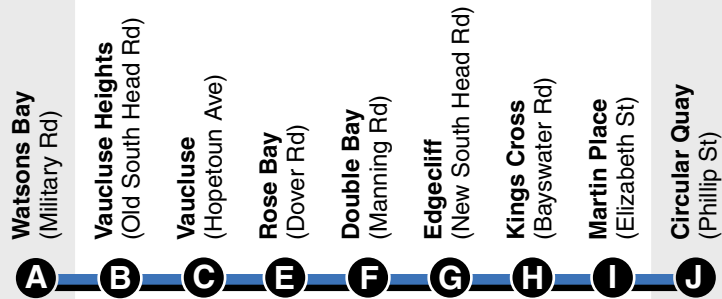

SERVICES TO CITY

324
325
326

Time Period

Showing Route Number

Saturday

AM	324	325	326	Watsons Bay (Military Rd)	Vauluse Heights (Old South Head Rd)	Vauluse (Hopetoun Ave)	Rose Bay (Dover Rd)	Double Bay (Manning Rd)	Edgecliff (New South Head Rd)	Kings Cross (Bayswater Rd)	Martin Place (Elizabeth St)	Circular Quay (Phillip St)
324	4:34	4:39	.....	4:43	4:51	4:53	4:57	5:04	5:07			
324	5:04	5:09	.....	5:13	5:21	5:23	5:27	5:34	5:37			
324	5:34	5:39	.....	5:43	5:51	5:53	5:57	6:04	6:07			
324	6:04	6:09	.....	6:13	6:21	6:23	6:27	6:34	6:37			
324	6:34	6:39	.....	6:43	6:51	6:53	6:57	7:04	7:07			
324	7:04	7:09	.....	7:13	7:21	7:23	7:27	7:35	7:38			
326	.....	.....	.....	.....	7:41	7:43	7:47	7:56	7:59			
325	7:28	.....	7:33	7:42	7:51	7:53	7:57	8:06	8:09			
324	7:48	7:53	.....	7:57	8:06	8:08	8:12	8:21	8:24			
325	7:58	.....	8:03	8:12	8:21	8:23	8:27	8:36	8:39			
324	8:18	8:23	.....	8:27	8:36	8:38	8:42	8:51	8:54			
326	.....	.....	.....	.....	8:42	8:44	8:48	8:57	9:00			
325	8:28	.....	8:33	8:42	8:51	8:53	8:57	9:07	9:10			
324	8:47	8:52	.....	8:56	9:06	9:08	9:13	9:23	9:26			
325	8:54	.....	8:59	9:10	9:21	9:23	9:28	9:38	9:41			
324	9:16	9:21	.....	9:25	9:36	9:38	9:43	9:53	9:56			
326	.....	.....	.....	.....	9:44	9:46	9:51	10:01	10:04			
325	9:23	.....	9:28	9:40	9:51	9:53	9:58	10:08	10:11			
324	9:46	9:51	.....	9:55	10:06	10:08	10:13	10:23	10:26			
325	9:53	.....	9:58	10:10	10:21	10:23	10:28	10:38	10:41			
324	10:16	10:21	.....	10:25	10:36	10:38	10:43	10:53	10:56			
326	.....	.....	.....	.....	10:44	10:46	10:51	11:01	11:04			
325	10:23	.....	10:28	10:40	10:51	10:53	10:58	11:08	11:11			
324	10:46	10:51	.....	10:55	11:06	11:08	11:13	11:23	11:26			
325	10:53	.....	10:58	11:10	11:21	11:23	11:28	11:38	11:41			
324	11:16	11:21	.....	11:25	11:36	11:38	11:43	11:53	11:56			
326	.....	.....	.....	.....	11:44	11:46	11:51	12:01	12:04			
325	11:23	.....	11:28	11:40	11:51	11:53	11:58	12:08	12:11			
324	11:46	11:51	.....	11:55	12:06	12:08	12:13	12:23	12:26			
325	11:53	.....	11:58	12:10	12:21	12:23	12:28	12:38	12:41			
324	12:16	12:21	.....	12:25	12:36	12:38	12:43	12:53	12:56			
326	.....	.....	.....	.....	12:44	12:46	12:51	1:01	1:04			
325	12:23	.....	12:28	12:40	12:51	12:53	12:58	1:08	1:11			
324	12:46	12:51	.....	12:55	1:06	1:08	1:13	1:23	1:26			
325	12:53	.....	12:58	1:10	1:21	1:23	1:28	1:38	1:41			
324	1:16	1:21	.....	1:25	1:36	1:38	1:43	1:53	1:56			
326	.....	.....	.....	.....	1:44	1:46	1:51	2:01	2:04			
325	1:23	.....	1:28	1:40	1:51	1:53	1:58	2:08	2:11			
324	1:46	1:51	.....	1:55	2:06	2:08	2:13	2:23	2:26			

PM