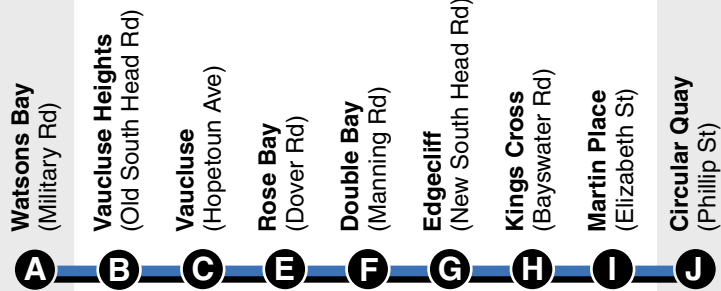

SERVICES TO CITY

324
325
326

Time Period

Showing Route Number

Monday to Friday Continued...