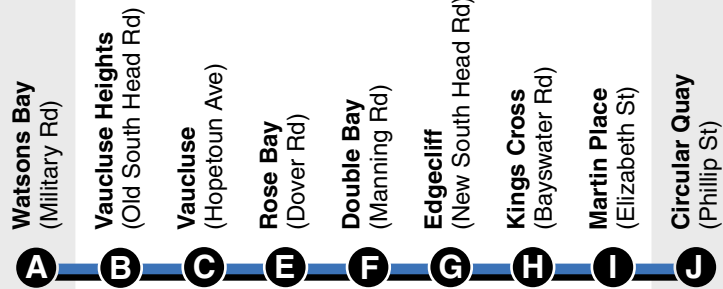

SERVICES TO CITY

324
325
326

Time Period

Showing Route Number

Sunday & Holidays Continued...

PM										
	324 ♿	2:43	2:49	.....	2:55	3:05	3:07	3:11	3:20	3:23
	325 ♿	2:54	.....	3:00	3:10	3:20	3:22	3:26	3:35	3:38
	324 ♿	3:13	3:19	.....	3:25	3:35	3:37	3:41	3:50	3:53
	326	.....	.....	.....	.....	3:43	3:45	3:49	3:58	4:01
	325 ♿	3:24	.....	3:30	3:40	3:50	3:52	3:56	4:05	4:08
	324 ♿	3:43	3:49	.....	3:55	4:05	4:07	4:11	4:20	4:23
	325 ♿	3:54	.....	4:00	4:10	4:20	4:22	4:26	4:35	4:38
	324	4:13	4:19	.....	4:25	4:35	4:37	4:41	4:50	4:53
	326	.....	.....	.....	.....	4:43	4:45	4:49	4:58	5:01
	325 ♿	4:24	.....	4:30	4:40	4:50	4:52	4:56	5:05	5:08
	324 ♿	4:43	4:49	.....	4:55	5:05	5:07	5:11	5:20	5:23
	325 ♿	4:54	.....	5:00	5:10	5:20	5:22	5:26	5:35	5:38
	324 ♿	5:13	5:19	.....	5:25	5:35	5:37	5:41	5:50	5:53
	326	.....	.....	.....	.....	5:42	5:44	5:48	5:57	6:00
	325 ♿	5:25	.....	5:31	5:41	5:51	5:53	5:57	6:05	6:08
	324 ♿	5:47	5:53	.....	5:59	6:07	6:09	6:13	6:20	6:23
	326	.....	.....	.....	.....	6:21	6:23	6:27	6:34	6:37
	325	6:02	.....	6:06	6:14	6:22	6:24	6:28	6:35	6:38
	324 ♿	6:16	6:22	.....	6:27	6:35	6:37	6:41	6:48	6:51
	324 ♿	6:31	6:37	.....	6:42	6:50	6:52	6:56	7:03	7:06
	325 ♿	6:45	.....	6:49	6:57	7:05	7:07	7:11	7:18	7:21
	326	.....	.....	.....	.....	7:21	7:23	7:27	7:34	7:37
	324	7:16	7:22	.....	7:27	7:35	7:37	7:41	7:48	7:51
	325	7:45	.....	7:49	7:57	8:05	8:07	8:11	8:18	8:21
	326	.....	.....	.....	.....	8:21	8:23	8:27	8:34	8:37
	324 ♿	8:16	8:22	.....	8:27	8:35	8:37	8:41	8:48	8:51
	325	8:46	.....	8:50	8:58	9:06	9:08	9:11	9:18	9:21
	326	.....	.....	.....	.....	9:21	9:23	9:26	9:33	9:36
	324 ♿	9:19	9:24	.....	9:28	9:36	9:38	9:41	9:48	9:51
	325 ♿	9:48	.....	9:52	9:59	10:07	10:09	10:12	10:19	10:22
	326	.....	.....	.....	.....	10:21	10:23	10:26	10:33	10:36
	324	10:21	10:26	.....	10:30	10:38	10:40	10:43	10:50	10:53
	325 ♿	10:48	.....	10:52	10:59	11:07	11:09	11:12	11:19	11:22

EXPLANATIONS	
Sign	Description

♿ Wheelchair-accessible.