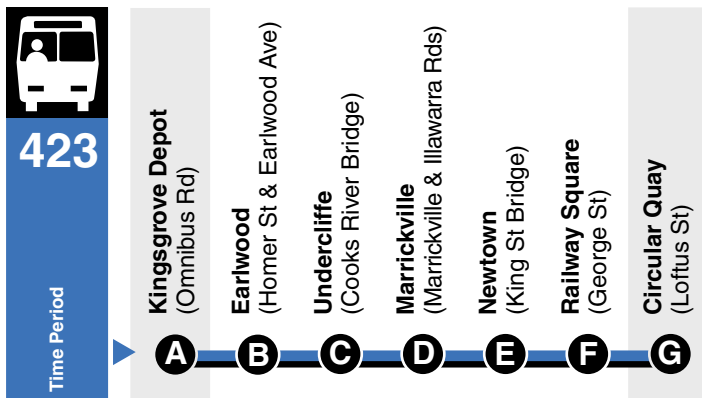

SERVICES TO CITY

Sunday & Holidays

AM	♿	5:58	6:06	6:11	6:15	6:24	6:33	6:42
▼		6:28	6:36	6:41	6:45	6:54	7:03	7:12
	♿	7:06	7:14	7:19	7:23	7:32	7:41	7:50
		7:26	7:34	7:39	7:43	7:52	8:01	8:10
		7:46	7:54	7:59	8:03	8:12	8:21	8:30
	♿	8:06	8:14	8:19	8:23	8:32	8:41	8:50
		8:26	8:34	8:39	8:43	8:53	9:05	9:17
		8:46	8:55	9:01	9:06	9:16	9:28	9:40
	♿	9:06	9:15	9:21	9:26	9:36	9:48	10:00
		9:26	9:35	9:41	9:46	9:56	10:08	10:20
		9:46	9:55	10:01	10:06	10:16	10:28	10:40
	♿	10:06	10:15	10:21	10:26	10:36	10:48	11:00
		10:26	10:35	10:41	10:46	10:56	11:08	11:20
		10:46	10:55	11:01	11:06	11:16	11:28	11:40
	♿	11:06	11:15	11:21	11:26	11:36	11:48	12:00
		11:26	11:35	11:41	11:46	11:56	12:08	12:20
		11:46	11:55	12:01	12:06	12:16	12:28	12:40
	♿	12:06	12:15	12:21	12:26	12:36	12:48	1:00
		12:26	12:35	12:41	12:46	12:56	1:08	1:20
		12:46	12:55	1:01	1:06	1:16	1:28	1:40
	♿	1:06	1:15	1:21	1:26	1:36	1:48	2:00
		1:26	1:35	1:41	1:46	1:56	2:08	2:22
		1:46	1:55	2:01	2:06	2:16	2:28	2:42
	♿	2:06	2:15	2:21	2:26	2:36	2:48	3:02
		2:26	2:35	2:41	2:46	2:56	3:08	3:22
		2:46	2:55	3:01	3:06	3:16	3:28	3:42
	♿	3:06	3:15	3:21	3:26	3:36	3:48	4:02
		3:26	3:35	3:41	3:46	3:56	4:08	4:22
		3:46	3:55	4:01	4:06	4:16	4:28	4:40
	♿	4:06	4:15	4:21	4:26	4:36	4:48	4:59
		4:26	4:35	4:41	4:46	4:56	5:08	5:19
	♿	4:51	5:00	5:06	5:11	5:21	5:33	5:44
		5:21	5:30	5:36	5:41	5:51	6:00	6:09
	♿	5:51	5:59	6:04	6:08	6:17	6:26	6:35
		6:21	6:29	6:34	6:38	6:47	6:56	7:05