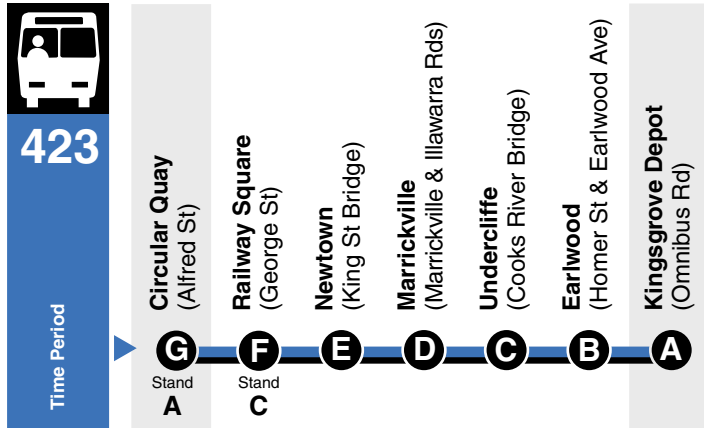

ROUTE L23 OUTWARD STOPS

Takes up & sets down at all stops to Railway Square, then only at Buckland St Broadway, Butlin Ave (University of Sydney), Missenden Rd, Newtown Bridge, Enmore Shops, Enmore Park, Marrickville Shops, then all stops to Kingsgrove Depot.

SCHOOL CHILDREN RESTRICTIONS

School children may be restricted from travel on part or all of the following journeys:

Route 423 7:34am from Circular Quay

SERVICES TO KINGSGROVE

Saturday

AM							
	5:21	5:30	5:39	5:48	5:52	5:57	6:06
	5:56	6:06	6:15	6:24	6:28	6:33	6:42
♿	6:26	6:37	6:46	6:55	6:59	7:04	7:13
	6:49	7:00	7:09	7:18	7:22	7:27	7:36
♿	7:20	7:31	7:40	7:49	7:53	7:58	8:07
	7:55	8:06	8:15	8:25	8:30	8:37	8:46
♿	8:25	8:38	8:47	8:57	9:02	9:09	9:19
	8:53	9:07	9:18	9:31	9:37	9:44	9:54
♿	9:15	9:29	9:40	9:53	9:59	10:06	10:16
	9:35	9:49	10:00	10:13	10:19	10:26	10:36
	9:55	10:09	10:20	10:33	10:39	10:46	10:56
♿	10:15	10:29	10:40	10:53	10:59	11:06	11:16
	10:35	10:49	11:00	11:13	11:19	11:26	11:36
	10:55	11:09	11:20	11:33	11:39	11:46	11:56
♿	11:15	11:29	11:40	11:53	11:59	12:06	12:16
	11:35	11:49	12:00	12:13	12:19	12:26	12:36
	11:55	12:09	12:20	12:33	12:39	12:46	12:56
♿	12:15	12:29	12:40	12:53	12:59	1:06	1:16
	12:35	12:49	1:00	1:13	1:19	1:26	1:36
	12:55	1:09	1:20	1:33	1:39	1:46	1:56
♿	1:15	1:29	1:40	1:53	1:59	2:06	2:16
	1:35	1:49	2:00	2:13	2:19	2:26	2:35
	1:55	2:09	2:20	2:33	2:39	2:46	2:55
♿	2:15	2:31	2:44	2:57	3:03	3:10	3:19
	2:35	2:51	3:04	3:17	3:23	3:30	3:39
	2:55	3:11	3:24	3:37	3:43	3:50	3:59
♿	3:15	3:31	3:44	3:57	4:03	4:10	4:19
	3:27	3:43	3:56	4:09	4:15	4:22	4:31
	3:35	3:51	4:04	4:17	4:23	4:30	4:39
	3:55	4:11	4:24	4:37	4:43	4:50	4:59
♿	4:12	4:28	4:41	4:54	5:00	5:07	5:16
	4:35	4:51	5:04	5:17	5:23	5:30	5:39
	4:55	5:11	5:24	5:37	5:43	5:50	5:59
♿	5:15	5:31	5:44	5:57	6:03	6:10	6:19
	5:35	5:51	6:04	6:17	6:23	6:30	6:39
	5:52	6:08	6:21	6:34	6:40	6:47	6:56