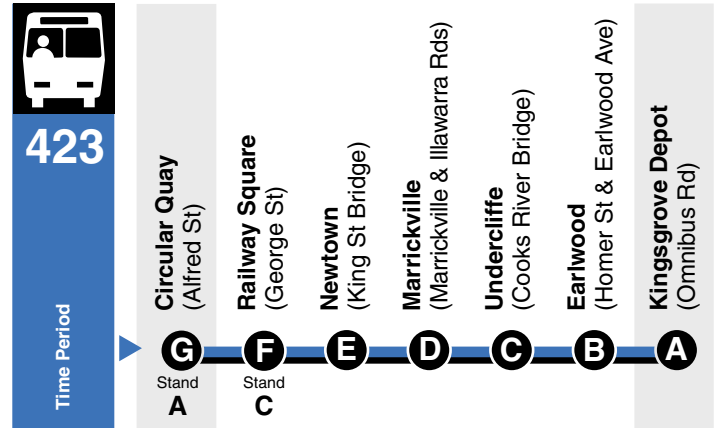

SERVICES TO KINGSGROVE

Saturday Continued...

PM							
	5:55	6:11	6:24	6:37	6:43	6:50	6:59
♿	6:18	6:34	6:47	7:00	7:06	7:13	7:22
	6:48	7:04	7:17	7:28	7:32	7:38	7:46
♿	7:18	7:34	7:45	7:54	7:58	8:04	8:12
	7:48	8:05	8:16	8:25	8:29	8:35	8:43
♿	8:18	8:35	8:46	8:55	8:59	9:05	9:13
	8:48	9:05	9:16	9:25	9:29	9:34	9:42
♿	9:21	9:35	9:46	9:55	9:59	10:04	10:12
	9:50	10:04	10:15	10:24	10:28	10:33	10:41
♿	10:20	10:34	10:45	10:54	10:58	11:03	11:11
	10:50	11:04	11:15	11:24	11:28	11:33	11:41
♿	11:18	11:32	11:43	11:52	11:56	12:01	12:09
	11:50	12:04	12:14	12:22	12:26	12:31	12:39
AM	g12:30	12:45	12:52	1:00	1:04	1:09	1:17
♿	g1:00	1:15	1:22	1:30	1:34	1:39	1:47
	g2:00	2:15	2:22	2:30	2:34	2:39	2:47

EXPLANATIONS

Sign	Description

♿ Wheelchair-accessible.