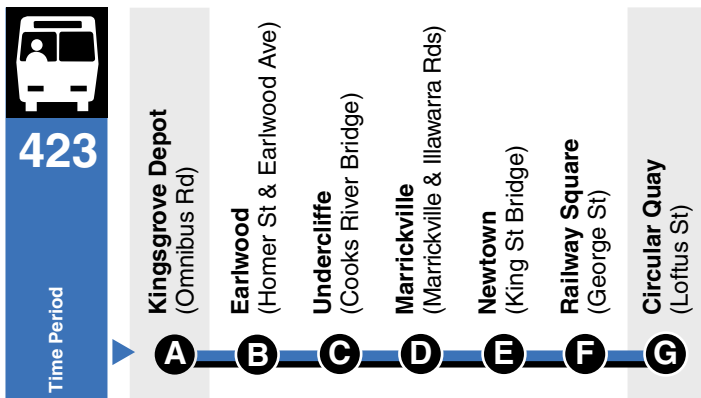

SERVICES TO CITY

Sunday & Holidays Continued...

PM	♿	6:51	6:59	7:04	7:08	7:17	7:26	7:35
▼		7:21	7:29	7:34	7:38	7:47	7:56	8:05
	♿	7:51	7:59	8:04	8:08	8:17	8:26	8:35
		8:21	8:29	8:34	8:38	8:47	8:56	9:05
	♿	8:51	8:59	9:04	9:08	9:17	9:26	9:35
		9:21	9:29	9:34	9:38	9:47	9:56	10:05
	♿	9:51	9:59	10:04	10:08	10:17	10:26	10:35
		10:21	10:29	10:34	10:38	10:47	10:56	11:05
	♿	10:51	10:59	11:04	11:08	11:17	11:26	11:35

EXPLANATIONS

Sign Description

♿ Wheelchair-accessible.

CHRISTMAS / NEW YEAR PERIOD

Between Christmas & New Year (excluding Public Holidays) a reduced peak hour timetable may operate. Route L23 Limited Stops services do not operate during this period.