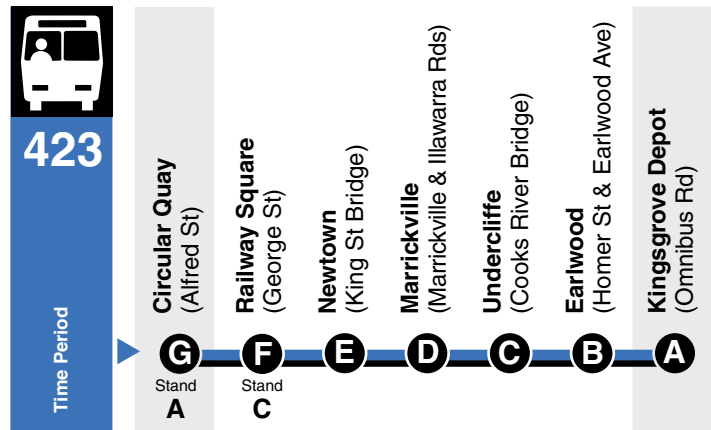

SERVICES TO KINGSGROVE

Sunday & Holidays Continued...

PM								
	♿	8:15	8:27	8:37	8:46	8:50	8:55	9:03
		8:45	8:57	9:07	9:16	9:20	9:25	9:33
	♿	9:15	9:27	9:37	9:46	9:50	9:55	10:03
		9:45	9:57	10:07	10:16	10:20	10:25	10:33
	♿	10:15	10:27	10:37	10:46	10:50	10:55	11:03
		10:45	10:57	11:07	11:16	11:20	11:25	11:33
	♿	11:15	11:27	11:37	11:46	11:50	11:55	12:02

EXPLANATIONS

Sign	Description
♿	Wheelchair-accessible.
k	For through journey join Route 428 bus departing Circular Quay at 6:50am and change to Route 423 bus at Newtown Bridge. Through fares allowed.

CHRISTMAS / NEW YEAR PERIOD

Between Christmas & New Year (excluding Public Holidays) a reduced peak hour timetable may operate. Route L23 Limited Stops services do not operate during this period.