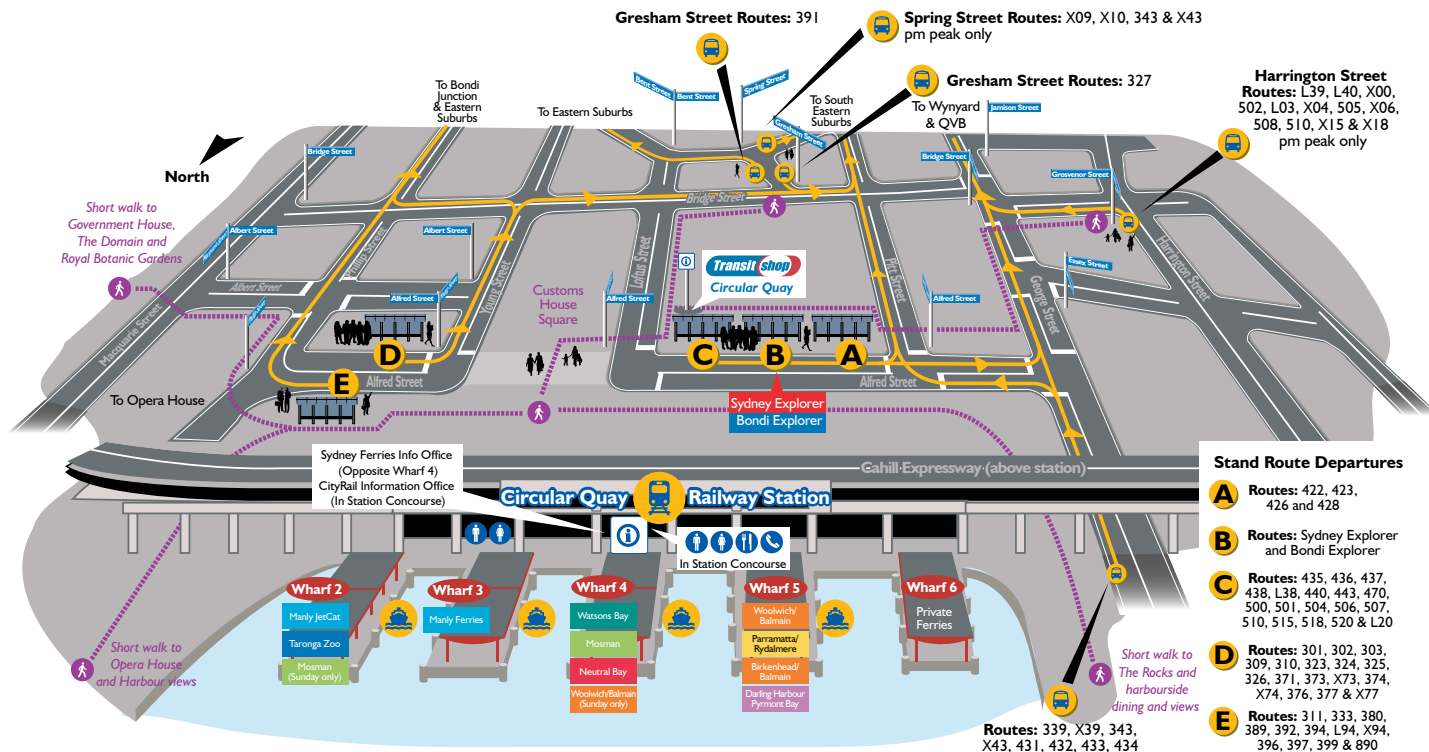

Terminal Departures Guide

Circular Quay

Sydney Buses
Safe, Clean & Convenient

SERVICES FROM CITY

Time Period	Showing Route Number	Monday to Friday										
		Circular Quay (Alfred St)	City - Wynyard (George St)	Railway Square (George St)	Leichhardt Town Hall (Norton & Marion Sts)	Rozelle (Victoria Rd & Darling St)	Haberfield Shops (Ramsay St)	Rodd Point (Arthur St)	Five Dock Shops (First Ave)	Five Dock Shops (Great North Rd)	Chiswick (Borfield Dr)	Abbotsford (Great North Rd)
AM ▼	438	5:15	5:17	5:25	5:38	.....	5:41	.....	.....	5:45	.....	5:52
	440	5:30	5:32	5:40	5:53	6:01	.....	.....	.....	.....	.....	.....
	438	5:45	5:47	5:55	6:08	.....	6:11	.....	.....	6:15	.....	6:22
	440	6:00	6:02	6:10	6:23	6:31	.....	.....	.....	.....	.....	.....
	438	6:15	6:17	6:25	6:40	.....	6:44	.....	.....	6:49	.....	6:57
	440	6:25	6:27	6:37	6:53	7:01	.....	.....	.....	.....	.....	7:08
	438	.....	.....	.....	.....	.....	.....	.....	.....	7:00	.....	7:08
	438	6:35	6:37	6:47	7:02	.....	7:07	.....	.....	7:12	.....	7:20
	440	6:40	6:42	6:52	7:08	7:16	.....	.....	.....	.....	.....	.....
	436	6:48	6:51	7:03	7:20	.....	7:25	7:29	.....	.....	7:38	.....
	438	6:55	6:58	7:10	7:27	.....	7:32	.....	.....	7:37	.....	7:45
	440	7:00	7:04	7:16	7:33	7:43	.....	.....	.....	.....	.....	.....
	437	7:09	7:13	7:25	7:42	.....	7:48	7:53	7:57	.....	.....	.....
	438	7:15	7:19	7:31	7:49	.....	7:55	.....	.....	8:00	.....	8:08
	440	7:20	7:24	7:37	7:55	8:05	.....	.....	.....	.....	.....	.....
	436	7:28	7:32	7:46	8:04	.....	8:10	8:14	.....	.....	8:23	.....
	438	7:35	7:40	7:54	8:12	.....	8:18	.....	.....	8:23	.....	8:31
	435	.....	.....	r7:57	.....	.....	.....	.....	.....	.....	.....	.....
	440	7:40	7:45	7:59	8:17	8:27	.....	.....	.....	.....	.....	.....
	435	.....	.....	t7:59	s8:17	.....	.....	.....	.....	.....	.....	.....
	437	7:46	7:51	8:05	8:23	.....	8:29	8:34	8:38	.....	.....	.....
	438	7:55	8:00	8:14	8:32	.....	8:38	.....	.....	8:43	.....	8:51
	435	7:57	8:02	8:16	8:34	.....	.....	.....	.....	.....	.....	.....
	440	8:00	8:05	8:19	8:37	8:47	.....	.....	.....	.....	.....	.....
	436	8:04	8:09	8:23	8:41	.....	8:47	8:51	.....	.....	9:00	.....
	435	8:08	8:13	j8:27	.....	.....	.....	.....	.....	.....	.....	.....
	438	8:10	8:15	8:29	8:47	.....	8:53	.....	.....	8:58	.....	9:06
	435	8:14	8:19	j8:33	.....	.....	.....	.....	.....	.....	.....	.....
440	8:15	8:20	8:34	8:52	9:02	.....	.....	.....	.....	.....	.....	
435	8:17	8:22	8:36	8:54	.....	.....	.....	.....	.....	.....	.....	
438	.....	.....	t8:39	s8:57	.....	s9:03	.....	.....	s9:08	.....	s9:16	

EXPLANATIONS

Sign	Description	Sign	Description
♿	Wheelchair-accessible.	t	Operates School days only. Commences from Town Hall, City 8 minutes earlier.
j	Continues to Johnston St, Annandale.	u	Operates School days only. Commences from Town Hall, City 8 minutes earlier. Continues to Johnston St, Annandale.
r	Commences from Town Hall, City 8 minutes earlier. Continues to Johnston St, Annandale.		
s	Operates School days only.