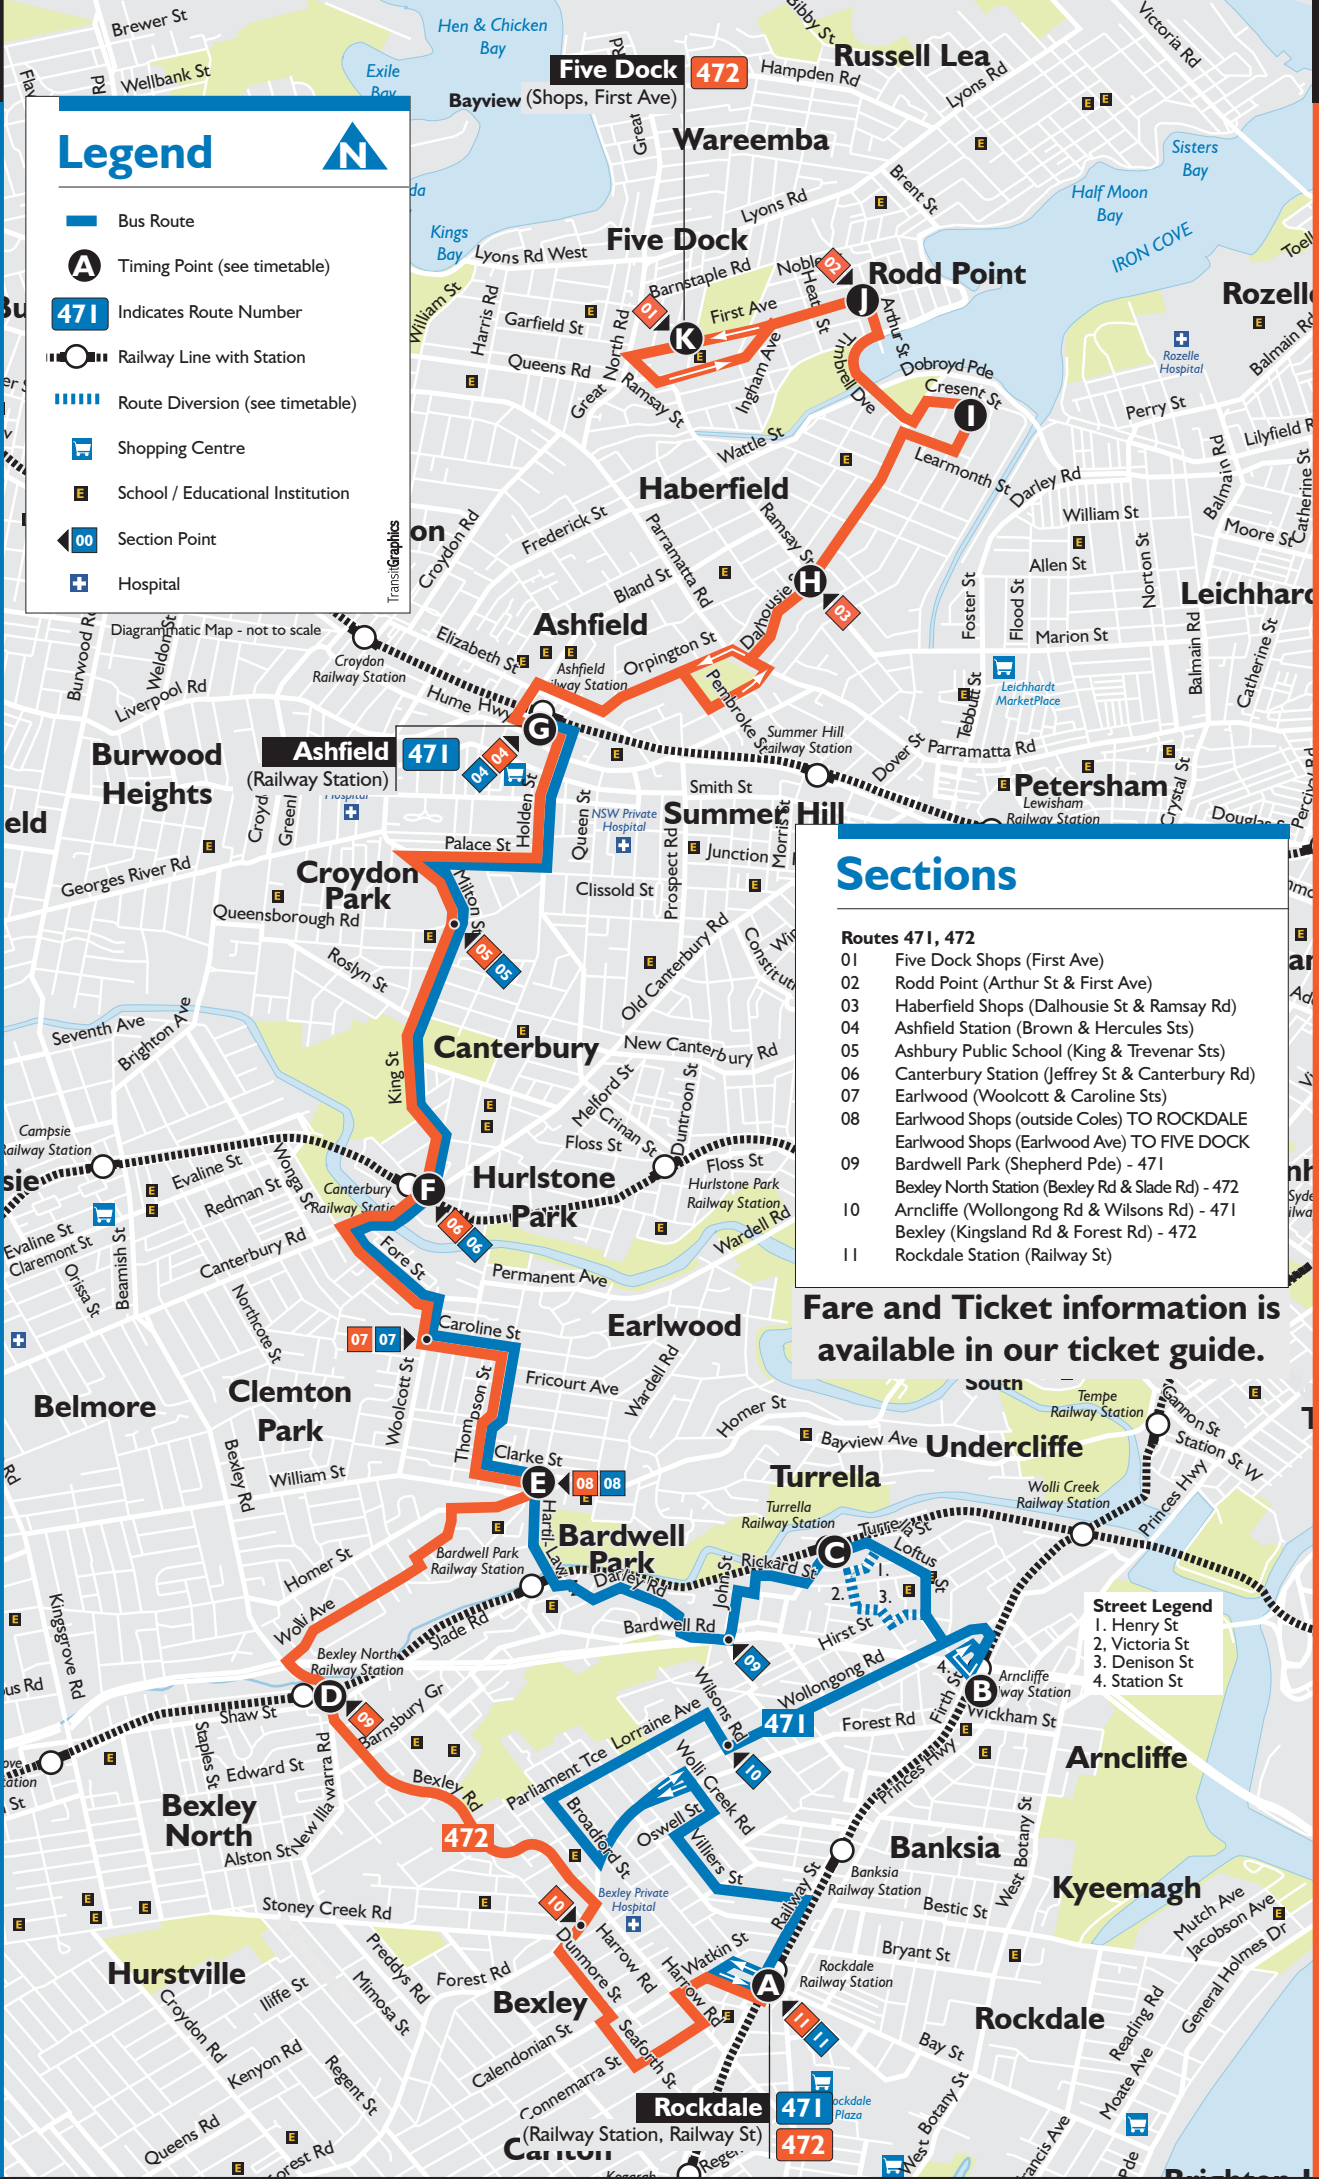

### Legend

- Bus Route
- Timing Point (see timetable)
- Indicates Route Number
- Railway Line with Station
- Route Diversion (see timetable)
- Shopping Centre
- School / Educational Institution
- Section Point
- Hospital

471 Rockdale ◀▶ Arnccliffe ◀▶ Canterbury ◀▶ Ashfield

472 Rockdale ◀▶ Bexley North ◀▶ Canterbury ◀▶ Five Dock

### Sections

- Routes 471, 472**
- 01 Five Dock Shops (First Ave)
  - 02 Rodd Point (Arthur St & First Ave)
  - 03 Haberfield Shops (Dalhousie St & Ramsay Rd)
  - 04 Ashfield Station (Brown & Hercules Sts)
  - 05 Ashbury Public School (King & Trevenar Sts)
  - 06 Canterbury Station (Jeffrey St & Canterbury Rd)
  - 07 Earlowood (Woolcott & Caroline Sts)
  - 08 Earlowood Shops (outside Coles) TO ROCKDALE
  - 09 Earlowood Shops (Earlowood Ave) TO FIVE DOCK
  - 10 Bardwell Park (Shepherd Pde) - 471
  - 11 Bexley North Station (Bexley Rd & Slade Rd) - 472
  - 12 Arnccliffe (Wollongong Rd & Wilsons Rd) - 471
  - 13 Bexley (Kingsland Rd & Forest Rd) - 472
  - 14 Rockdale Station (Railway St)

Fare and Ticket information is available in our ticket guide.

**Street Legend**  
 1. Henry St  
 2. Victoria St  
 3. Denison St  
 4. Station St