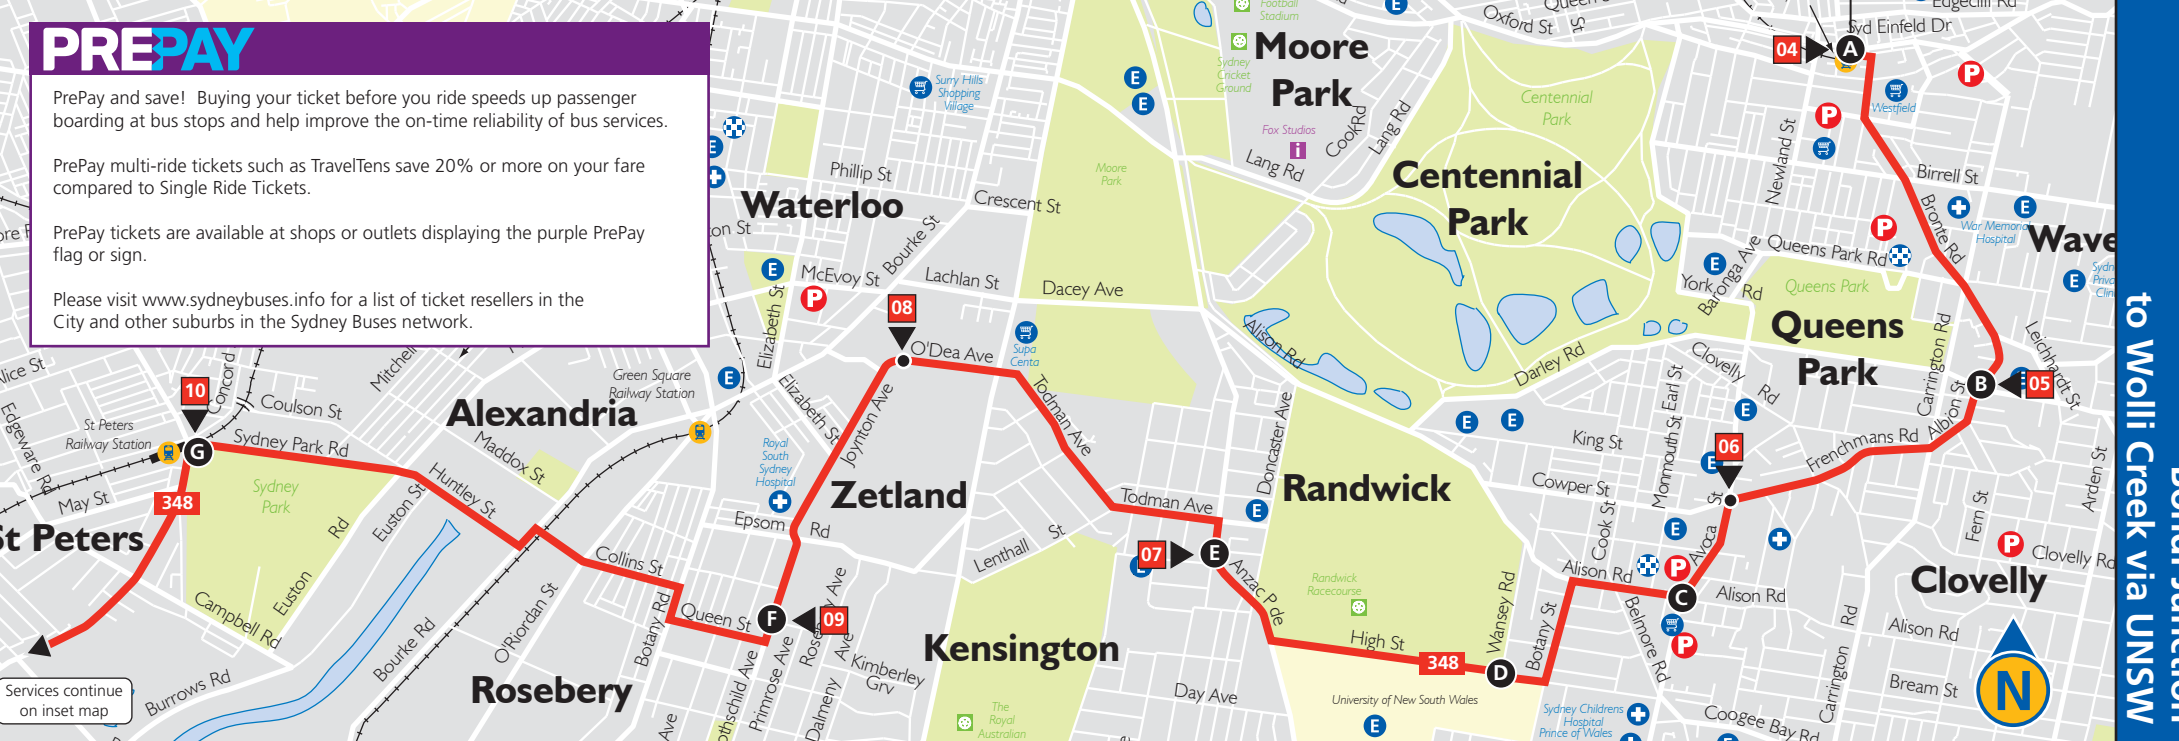

**Legend**

- bus route(s)
- diversion / extended route
- section point
- timing point
- 354 indicates route number
- rail line with station
- shopping centre
- educational institute
- hospital

transport mode symbols:

- bus
- monorail
- train
- kiss'n'ride
- ferry
- airport line
- light rail

Fare and ticketing information is available in our ticket guide or by visiting [www.sydneybuses.info](http://www.sydneybuses.info)

**PREPAY**

PrePay and save! Buying your ticket before you ride speeds up passenger boarding at bus stops and help improve the on-time reliability of bus services.

PrePay multi-ride tickets such as TravelTens save 20% or more on your fare compared to Single Ride Tickets.

Bondi Junction to Wollri Creek via UNSW