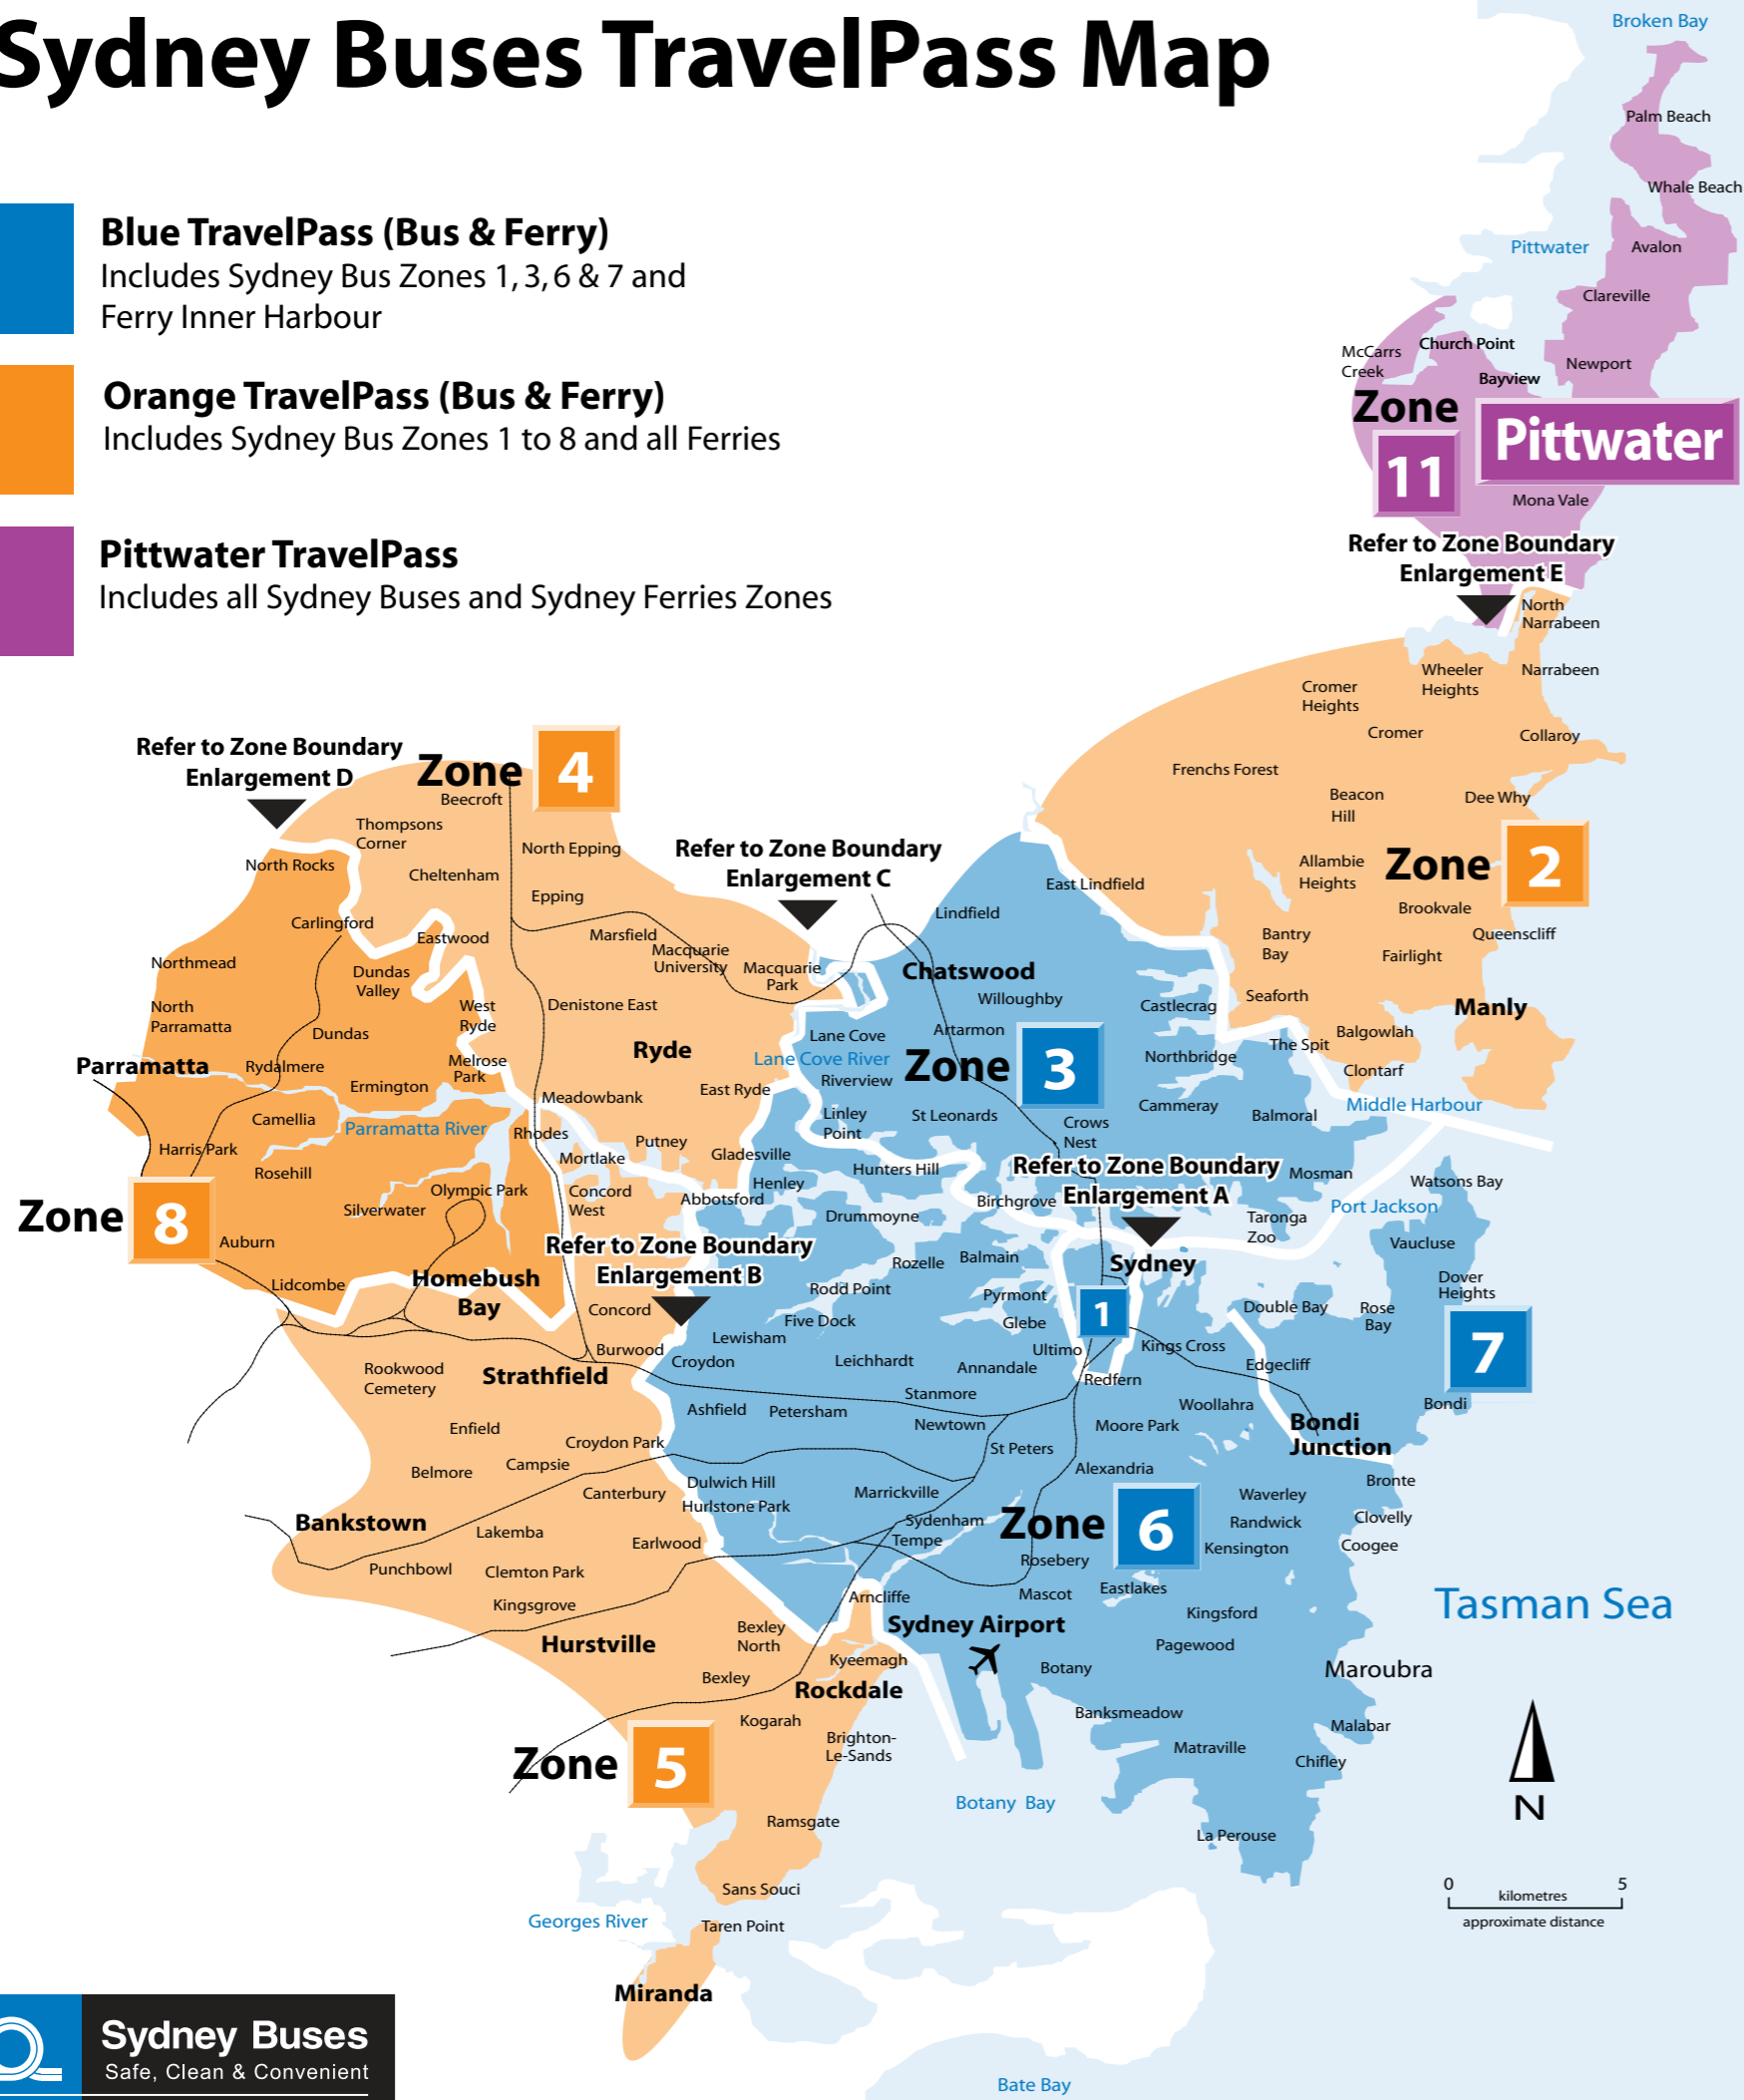

Sydney Buses TravelPass Map

Blue TravelPass (Bus & Ferry)
Includes Sydney Bus Zones 1, 3, 6 & 7 and Ferry Inner Harbour

Orange TravelPass (Bus & Ferry)
Includes Sydney Bus Zones 1 to 8 and all Ferries

Pittwater TravelPass
Includes all Sydney Buses and Sydney Ferries Zones

Enlarged Boundaries