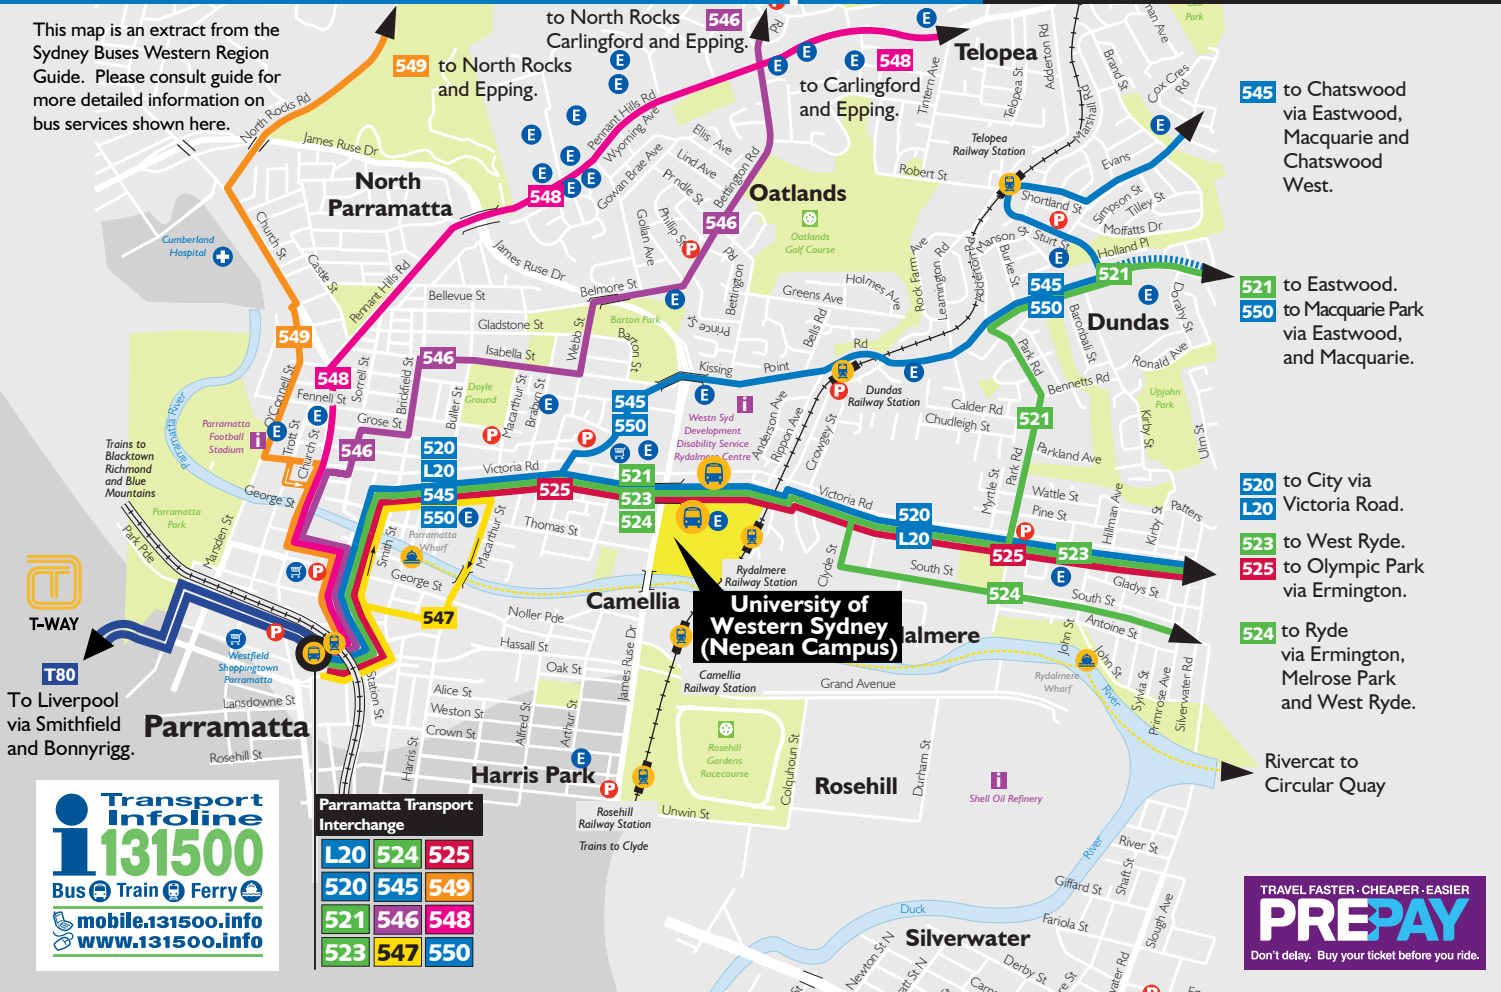

# University of Western Sydney, Rydalmere Campus Public Transport Guide

# Sydney Buses

Safe, Clean & Convenient

This map is an extract from the Sydney Buses Western Region Guide. Please consult guide for more detailed information on bus services shown here.

## Bus Services in the University Area

### Campus Bus Stops