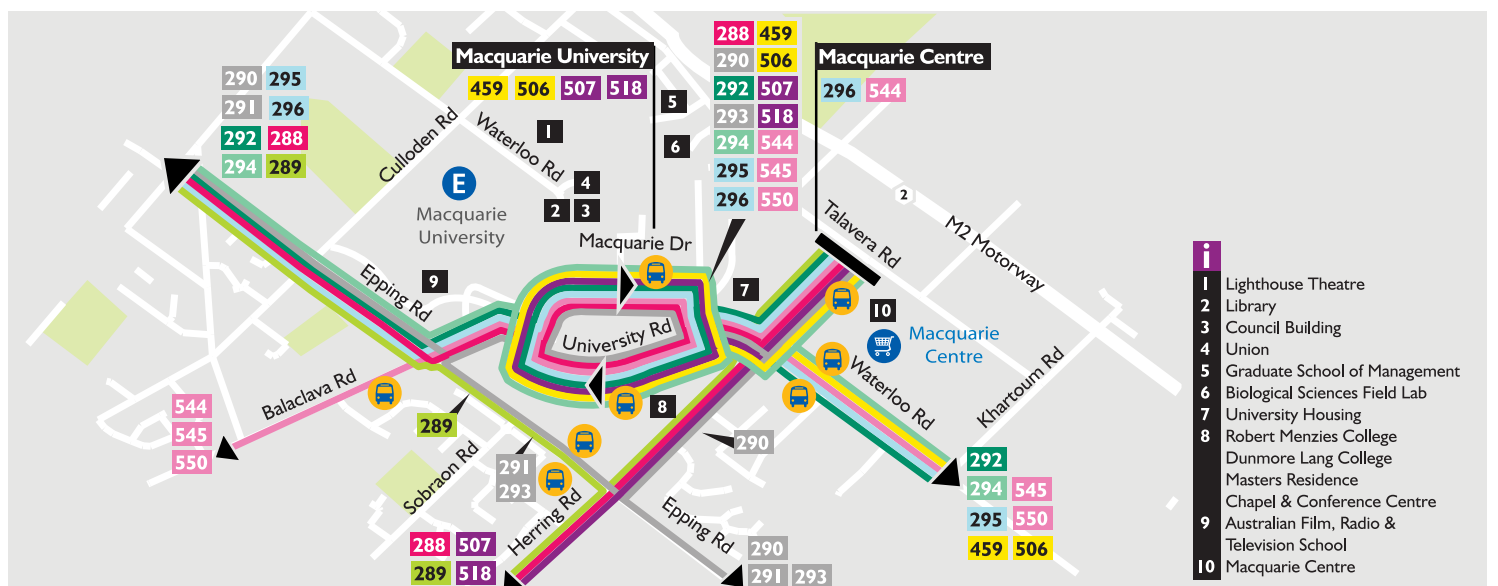

# Macquarie University Public Transport Guide

**Sydney Buses**  
Safe, Clean & Convenient

This map is an extract from the Sydney Buses Western Region Guide. Please consult guide for more detailed information on bus services shown here.

## Bus Services in the University Area

## Campus Bus Stops