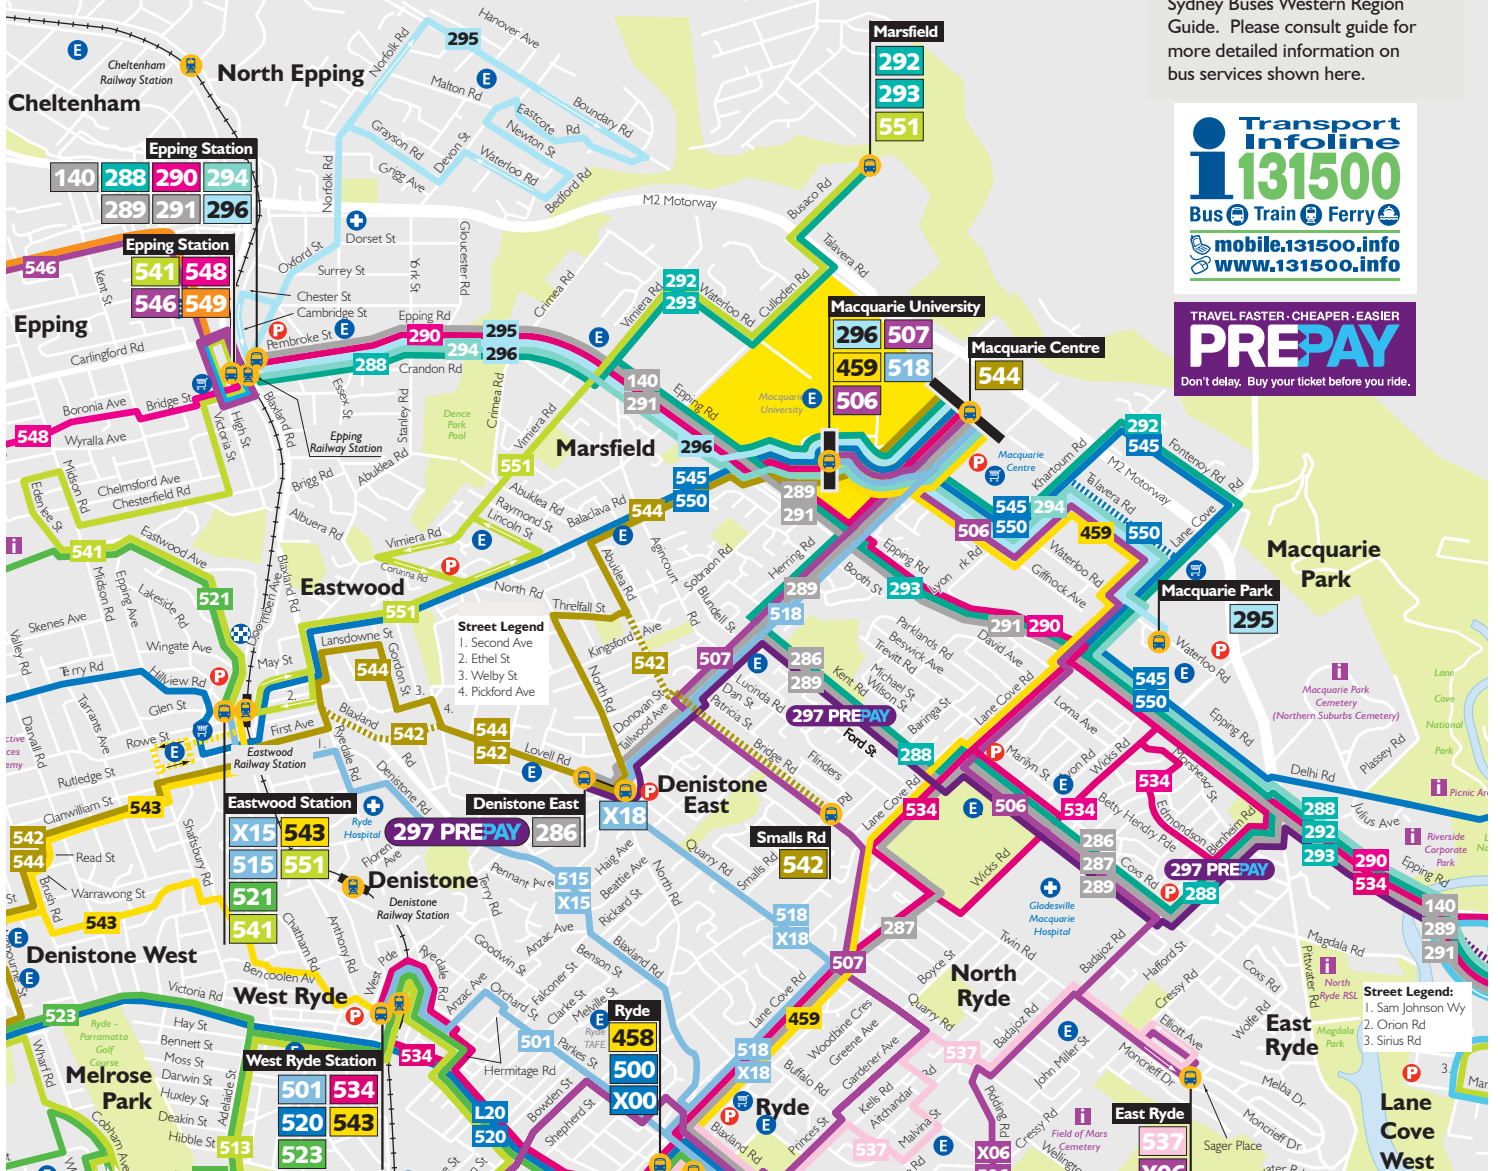

# Macquarie University Public Transport Guide

**Sydney Buses**  
Safe, Clean & Convenient

This map is an extract from the Sydney Buses Western Region Guide. Please consult guide for more detailed information on bus services shown here.

**Transport Infoline**  
**131500**  
Bus Train Ferry  
[mobile.131500.info](http://mobile.131500.info)  
[www.131500.info](http://www.131500.info)

TRAVEL FASTER · CHEAPER · EASIER  
**PREPAY**  
Don't delay. Buy your ticket before you ride.

## Bus Services in the University Area

## Campus Bus Stops