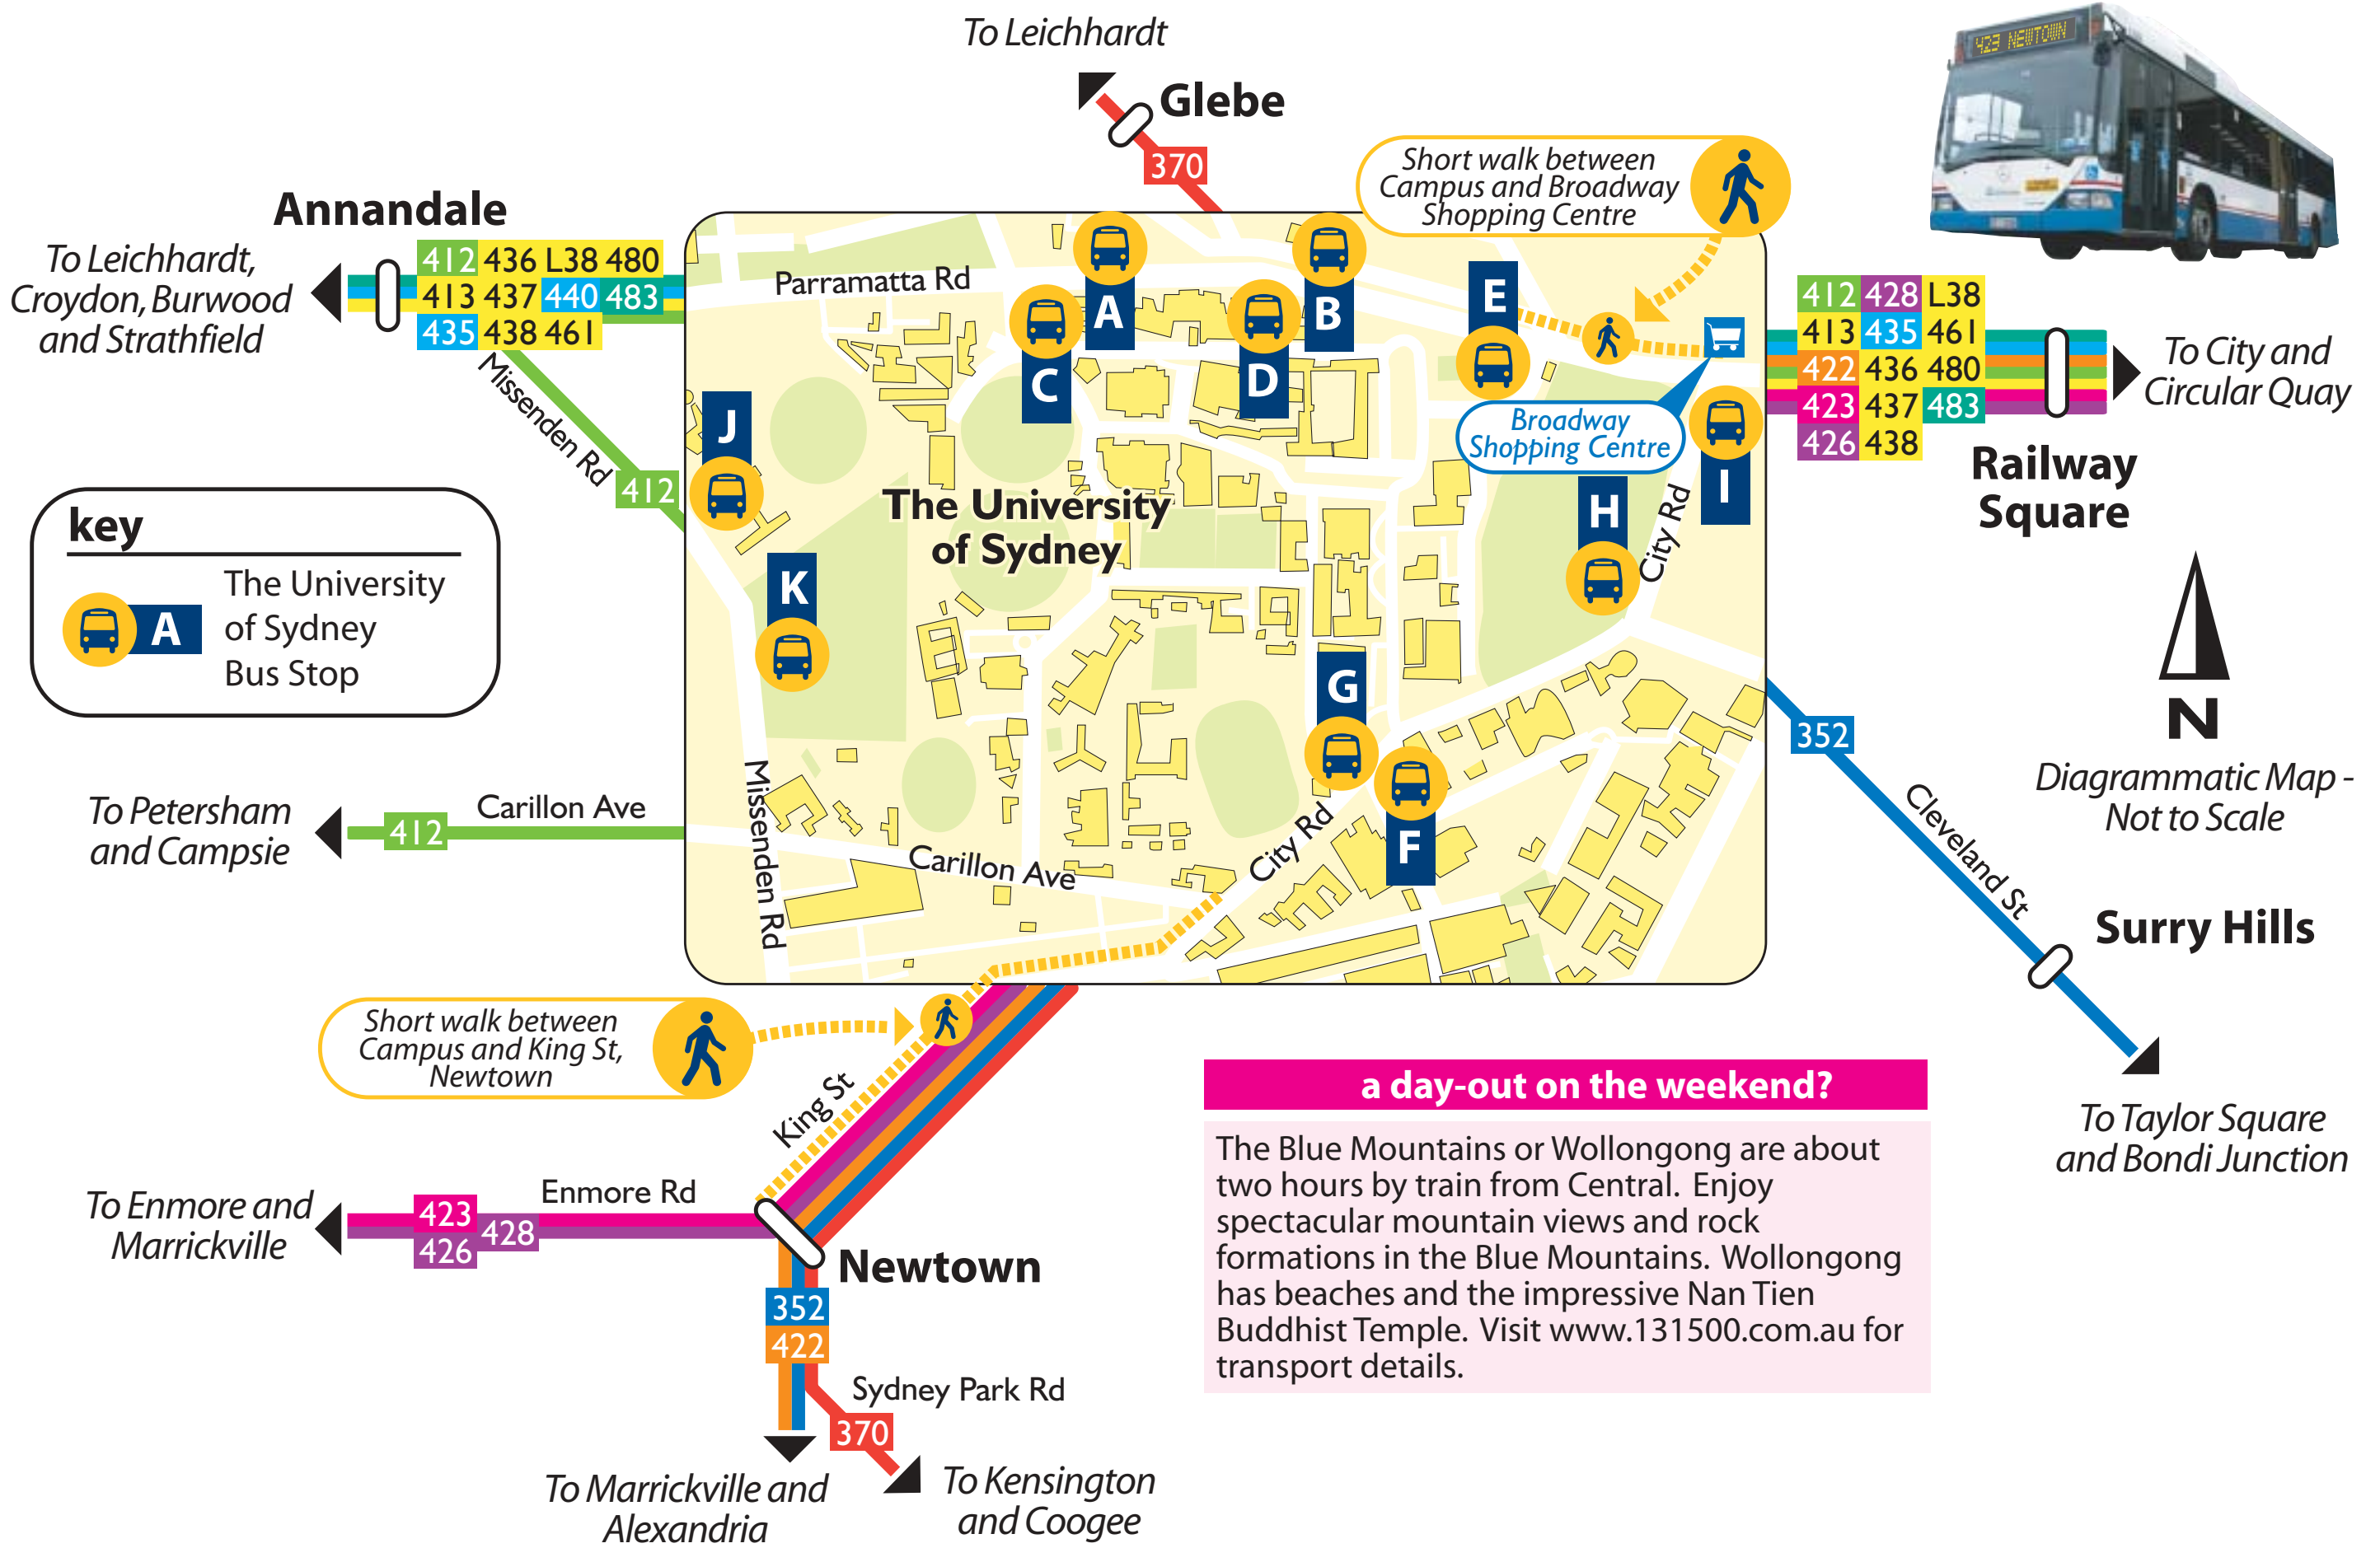

The University of Sydney

BUS SERVICES

The University of Sydney to -	Bus Routes	The University of Sydney Bus Stop	Service Frequency (mins*)	Approx. Travel Time (mins)*
Abbotsford	438, L38	C, D, E	10-15	25-30
Airport	Take the bus to Railway Square and change at Central to the Airport Link train on platform 22/23. Extra fare applies.			
Alexandria	370	F, I	10-20	20
Annandale	370	G, H	10-20	15
	413, 435, 436, 437, 438, 440, 461, 480, 483	C, D, E	1-4	5
Ashbury	413	C, D, E	20-30	20-25
Ashfield	480, 483	C, D, E	10-20	20
Bondi Beach	Take the bus to Railway Square, then train at Central to Bondi Junction, then 380, 382 or L82 to Bondi Beach.			
Bondi Junction	352	G	20-30	35
	Or take bus to Central then train at Central to Bondi Junction			
Burwood	461	C, D, E	10-20	25
Campsie	412	C, D, E, J, K	20-30	50-55
	413	C, D, E	20-30	35
Canterbury	428	F, I	10-15	30
Central Station	Take any Circular Quay or Town Hall bus and alight at Railway Square			
Chinatown	Take any Circular Quay or Town Hall bus, alight at Railway Square and walk 3 minutes.			
Chiswick	436	C, D, E	20-30	30-35
Circular Quay	422, 423, 426, 428, 435, 436, 437, 438, 440	A, B	1-5	25-30
City (George St)	Take any Circular Quay or Town Hall bus and alight at Town Hall or QVB			
Clemton Park	412	C, D, E, J, K	20-30	40-45
	423	F, I	10-15	35
Coogee	370	F, I	10-20	40
Croydon	461	C, D, E	10-20	20
Croydon Park	413	C, D, E	20-30	30
Darling Harbour	Take any Town Hall or Circular Quay bus, alight at George St near corner Hay St and walk 10-15 minutes.			
Darlinghurst	352	G	20-30	15-20
Dobroyd Point	436, 437	C, D, E	10-15	15-20
Dulwich Hill	412	C, D, E, J, K	20-30	25-30
	426, 428	F, I	5-10	20-25

The University of Sydney to -	Bus Routes	The University of Sydney Bus Stop	Service Frequency (mins*)	Approx. Travel Time (mins)*
Earlwood	412	C, D, E, J, K	20-30	35-40
	423	F, I	10-15	30
Enfield	480, 483	C, D, E	10-20	30
Enmore	423, 426, 428	F, I	5-10	10-15
Five Dock	437, 438, L38	C, D, E	7-15	20-25
Forest Lodge	370	G, H	10-20	10
Glebe	370	G, H	10-20	5-10
Green Square	370	F, I	10-20	20-25
Haberfield	436, 437, 438, L38	C, D, E	5-15	15
Hurlstone Park	428	F, I	10-15	25
Hyde Park	Take any Circular Quay bus, alight near corner Liverpool St and walk eastwards for 10 minutes.			
Kensington	370	F, I	10-20	30
Kingsgrove	423	F, I	10-15	40
Leichhardt	370	G, H	10-15	20
	413, 435, 436, 437, 438, L38, 440, 461, 480, 483	C, D, E	2-5	5-10
Lewisham	413, 461, 480, 483	C, D, E	7-15	10
Manly	Take a bus to Circular Quay, then the ferry to Manly. Extra fare applies			
Marrickville	412	C, D, E, J, K	20-30	15-20
	423, 426	F, I	5-10	15-20
Marrickville Metro	352	F, I	20-30	15
Martin Place	Take any Circular Quay bus, alight at the George St end of Martin Pl.			
Newtown	352, 370, 422, 423, 426, 428	F, I	2-5	5-10
Paddington	352	G	20-30	30
Petersham	412	C, D, E, J, K	20-30	10-15
	428	F, I	10-15	15
Railway Square	412, 413, 435, 436, 437, 438, 440, 461, 480, 483, 422, 423, 426, 428	A, B	1-4	5-10
Randwick	370	F, I	10-20	35
Redfern	352	G	20-30	5
Rodd Point	436, 437	C, D, E	10-15	20
Rosebery	370	F, I	10-20	25
Rozelle	440	C, D, E	10-15	15-20
Russell Lea	436	C, D, E	20-30	20-25