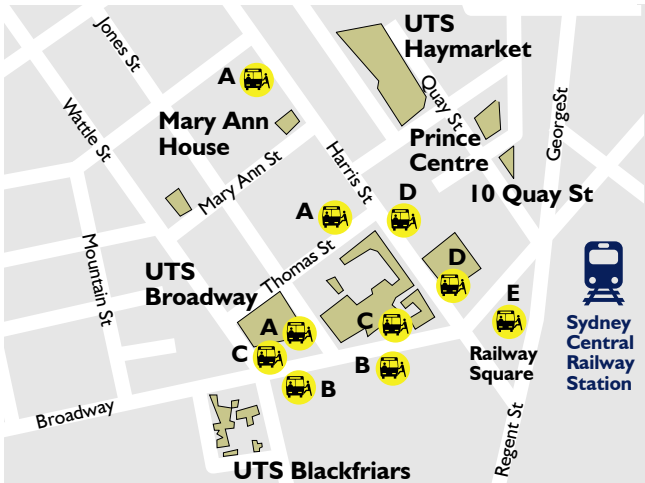

University of Technology, Public Transport Guide

Sydney Buses
Convenient, Friendly, Safe

This map is an extract from the Sydney Buses South Western Suburbs Region Guide. Please consult guide for more detailed information on bus services shown here.

**Transport
Infoline**
131500
www.131500.com.au

Bus Services in the University Area

- A**
To West Ryde Station - 501
- B**
To Campsie - 412, 413, To Tempe - 422, To Kingsgrove - 423, To Dulwich Hill - 426, To Canterbury - 428, To Glebe Point - 431, To Balmain - 433, To Leichhardt - 435, To Chiswick - 436, To Five Dock - 437, To Abbotsford - 438, To Rozelle - 440, To Lilyfield - 470, To Strathfield - 461, 480, 483.
- C**
To City, Town Hall - 412, 413, To Millers Point - 431, 433, To Circular Quay - 422, 423, 426, 428, 435 to 438, 440, 470, To City (QVB) - 461, 480, 483.
- D**
To City - 501
- E**
Buses depart Railway Square Interchange to most parts of Sydney. Access to Central Railway Station CityRail train services also.

Campus Bus Stops